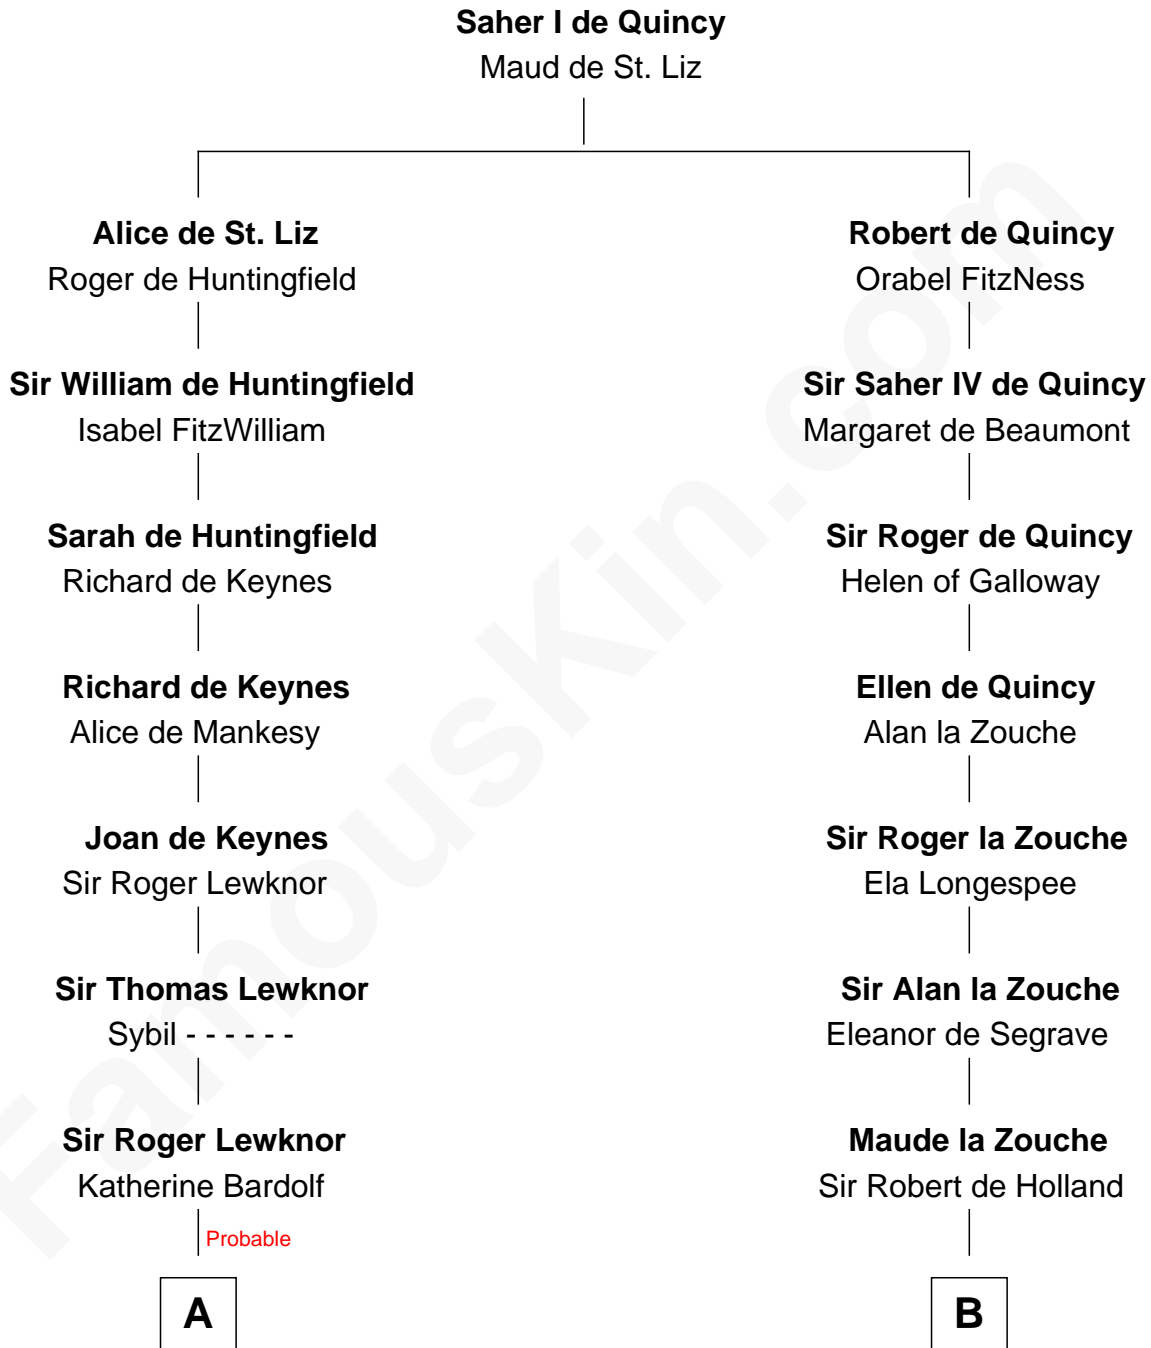

FamousKin.com

Relationship Chart of

Benedict Arnold

Traitor of the American Revolution

19th cousin 2 times removed of

Major John Pitcairn

British Commander at Battle of Lexington

C

Elizabeth Scudder

Samuel Lothrop

Samuel Lathrop

Hannah Adgate

Elizabeth Lathrop

John Waterman

Hannah Waterman

Benedict Arnold

Benedict Arnold

Traitor of the American Revolution

D

Mary Erskine

William Hamilton

Katherine Hamilton

Rev. David Pitcairn

Major John Pitcairn