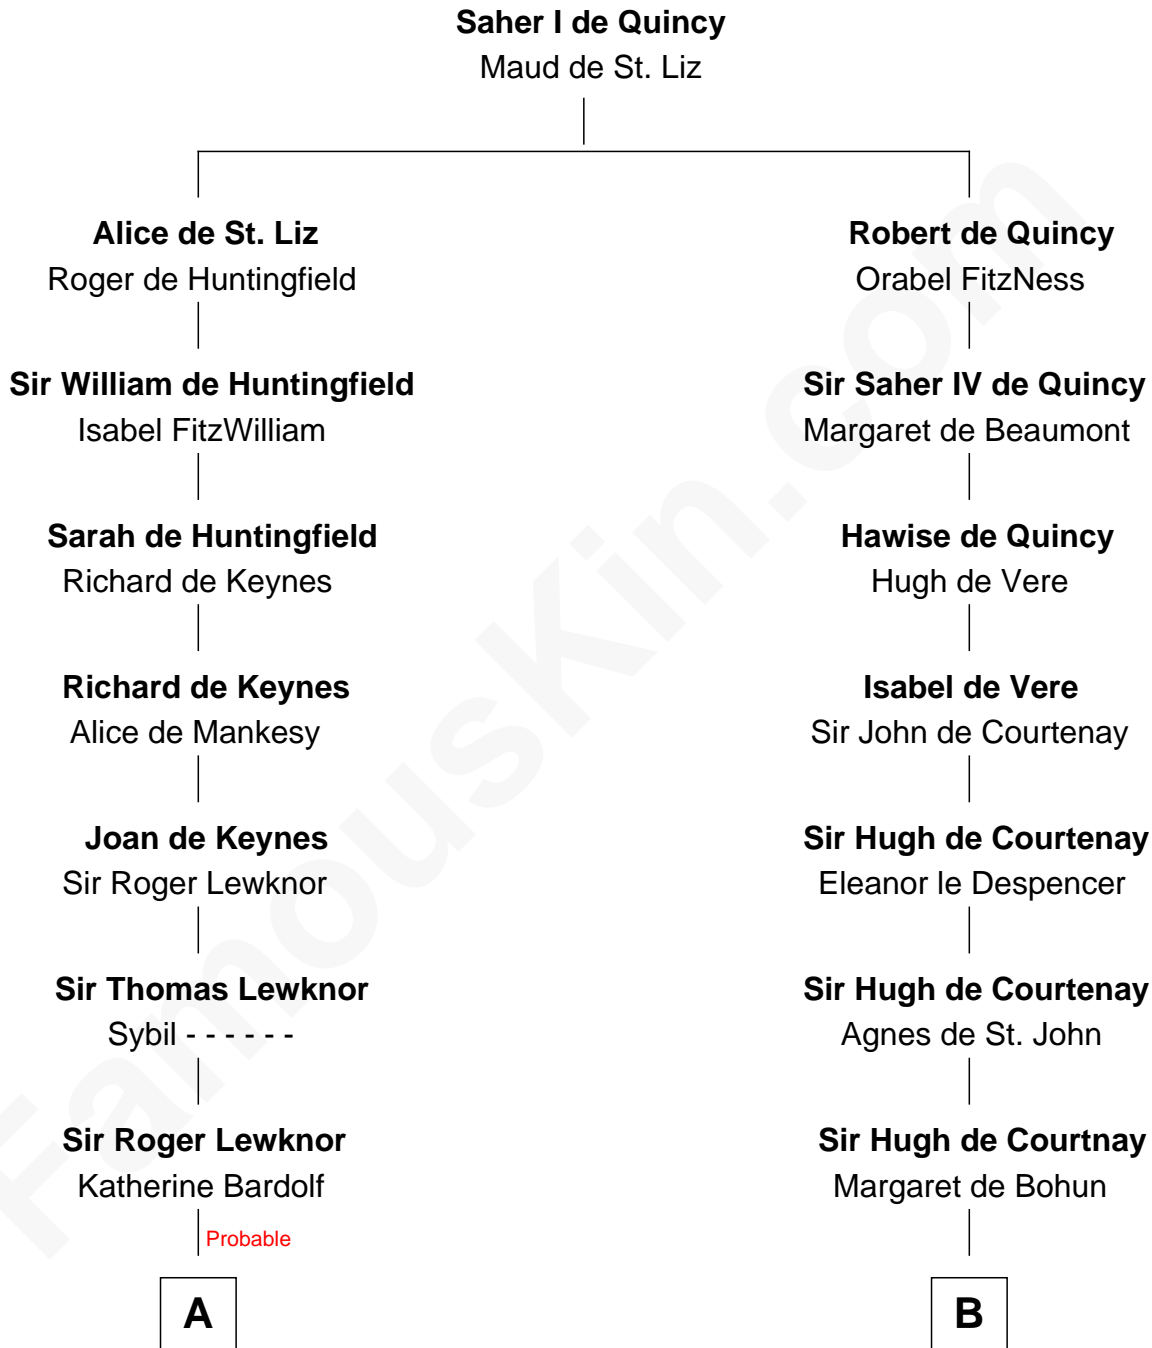

## Relationship Chart of

### Benedict Arnold

*Traitor of the American Revolution*

20th cousin 1 time removed of

### General William Whipple

*Signer of the Declaration of Independence*

**C**

**Elizabeth Scudder**

Samuel Lothrop

**Samuel Lathrop**

Hannah Adgate

**Elizabeth Lathrop**

John Waterman

**Hannah Waterman**

Benedict Arnold

**Benedict Arnold**

*Traitor of the American Revolution*

**D**

**Mary Oliver**

Col. Samuel Appleton