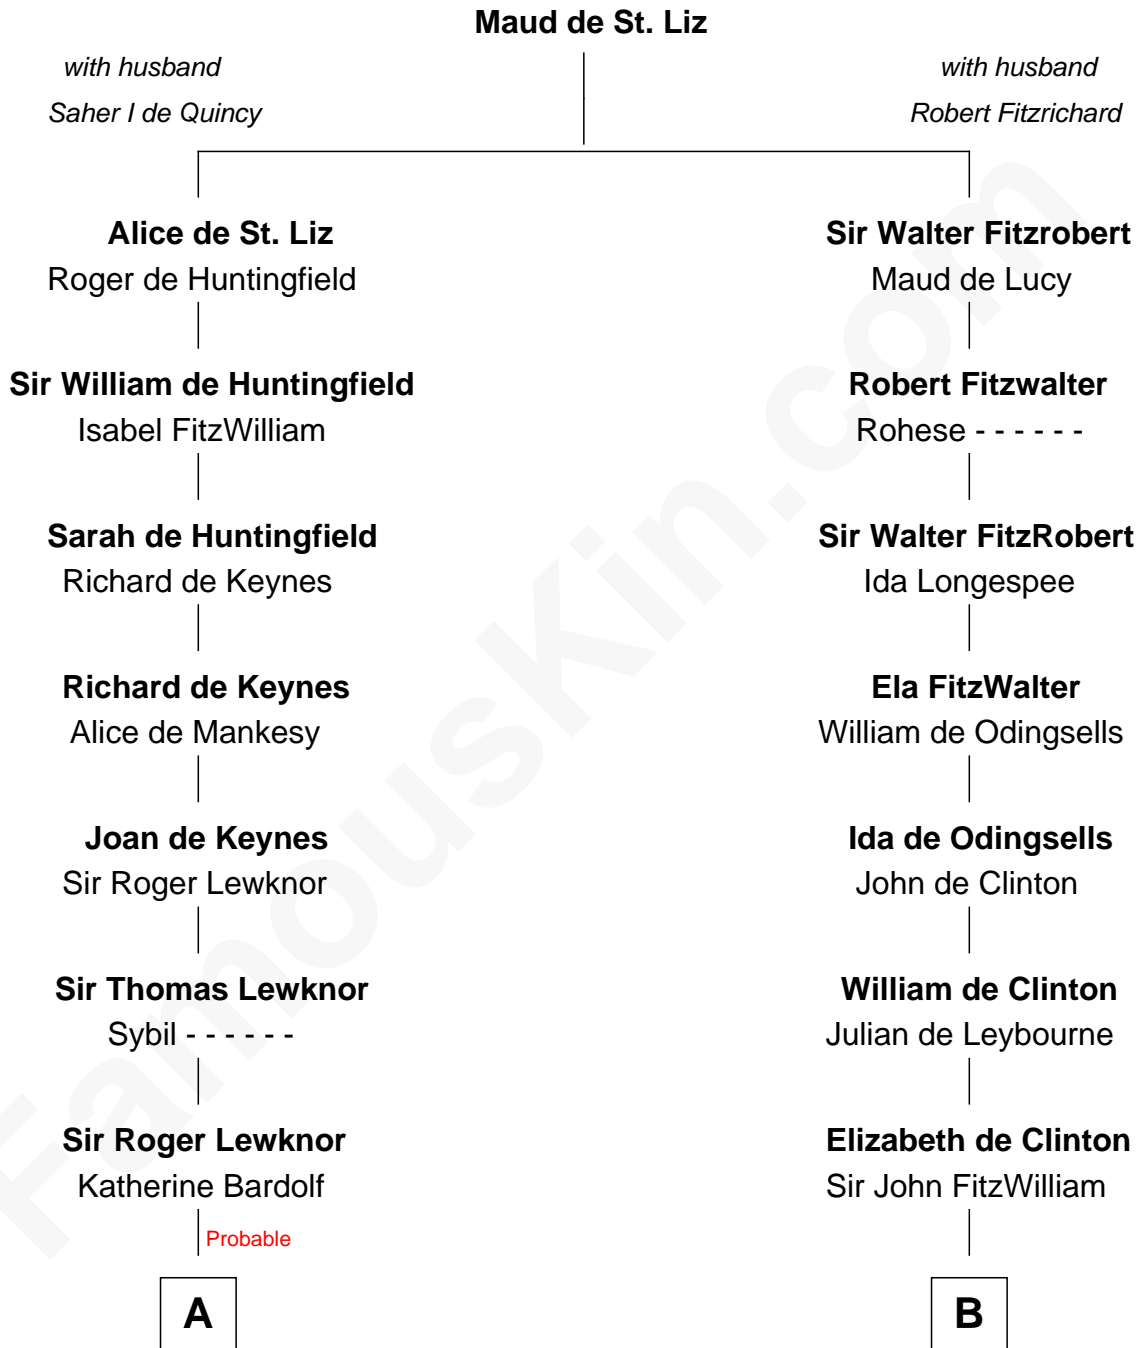

FamousKin.com

Relationship Chart of

Benedict Arnold

Traitor of the American Revolution

18th cousin 3 times removed of

William Wentworth

(c1616 - 1696/7) Great Migration Immigrant 1638

C

Elizabeth Scudder

Samuel Lothrop

Samuel Lathrop

Hannah Adgate

Elizabeth Lathrop

John Waterman

Hannah Waterman

Benedict Arnold

Benedict Arnold

Traitor of the American Revolution

D

William Wentworth

Susanna Carter

William Wentworth

Great Migration Immigrant 1638

FamousKin.com