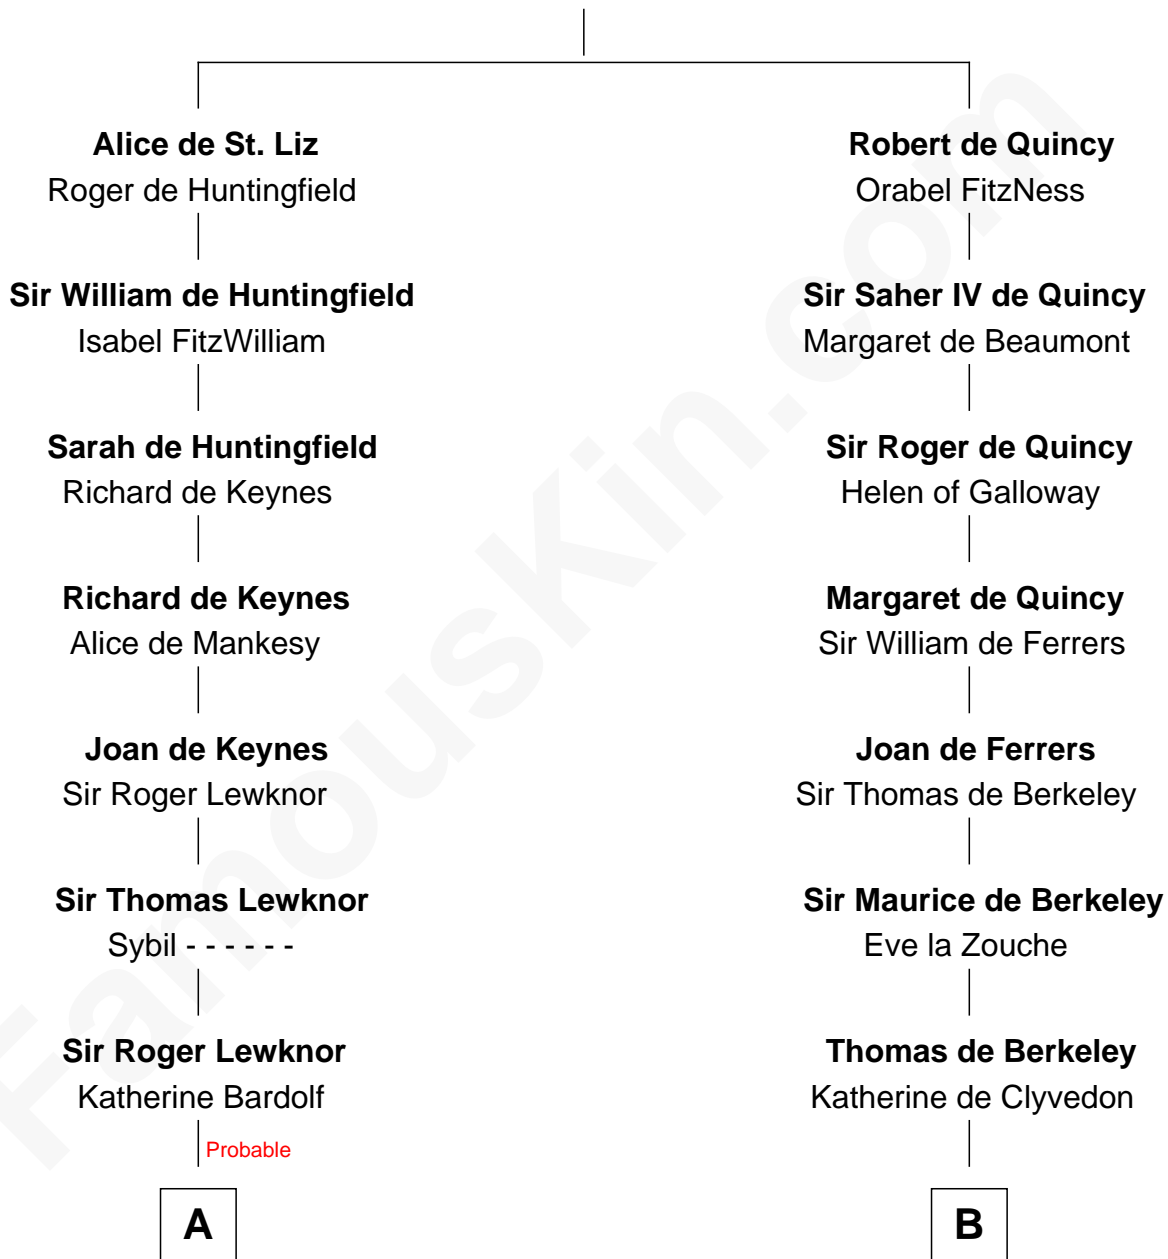

FamousKin.com

Relationship Chart of

Benedict Arnold

Traitor of the American Revolution

18th cousin 3 times removed of

George Washington

1st U.S. President

Saher I de Quincy

Maud de St. Liz

C

Elizabeth Scudder

Samuel Lothrop

Samuel Lathrop

Hannah Adgate

Elizabeth Lathrop

John Waterman

Hannah Waterman

Benedict Arnold

Benedict Arnold

Traitor of the American Revolution

D

Augustine Washington

Mary Ball

George Washington

1st U.S. President

FamousKin.com