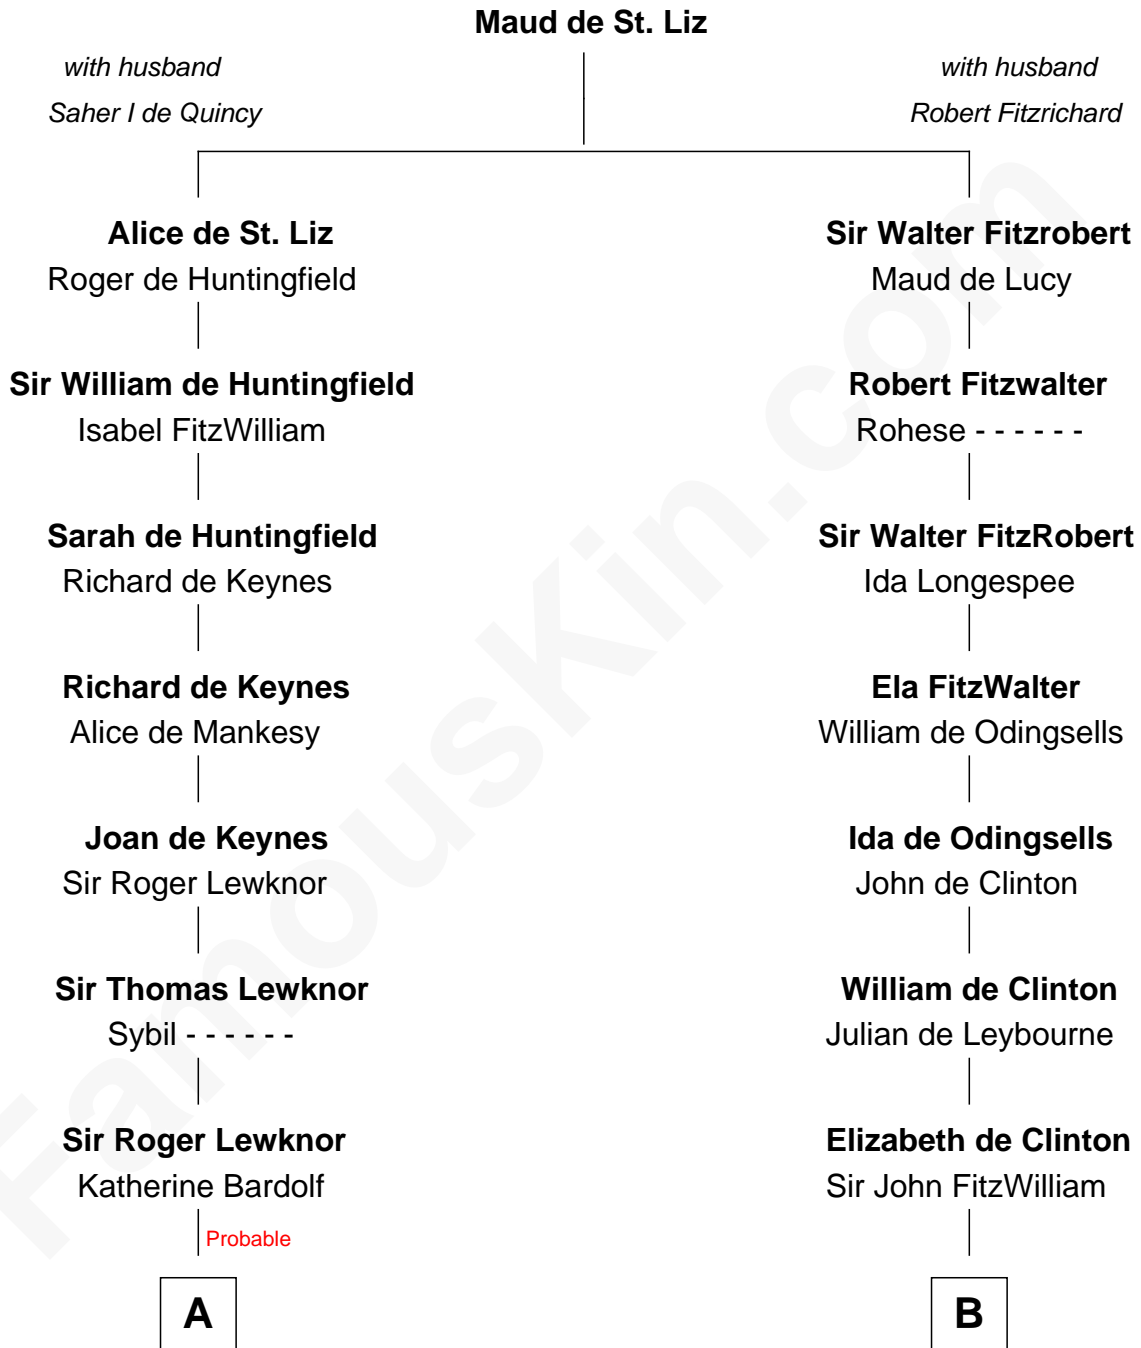

FamousKin.com

Relationship Chart of

Benedict Arnold

Traitor of the American Revolution

20th cousin 1 time removed of

John Quincy Adams

6th U.S. President

C

Elizabeth Scudder

Samuel Lothrop

Samuel Lathrop

Hannah Adgate

Elizabeth Lathrop

John Waterman

Hannah Waterman

Benedict Arnold

Benedict Arnold

Traitor of the American Revolution

D

Col John Quincy

Elizabeth Norton

Elizabeth Quincy

Rev. William Smith

Abigail Quincy Smith