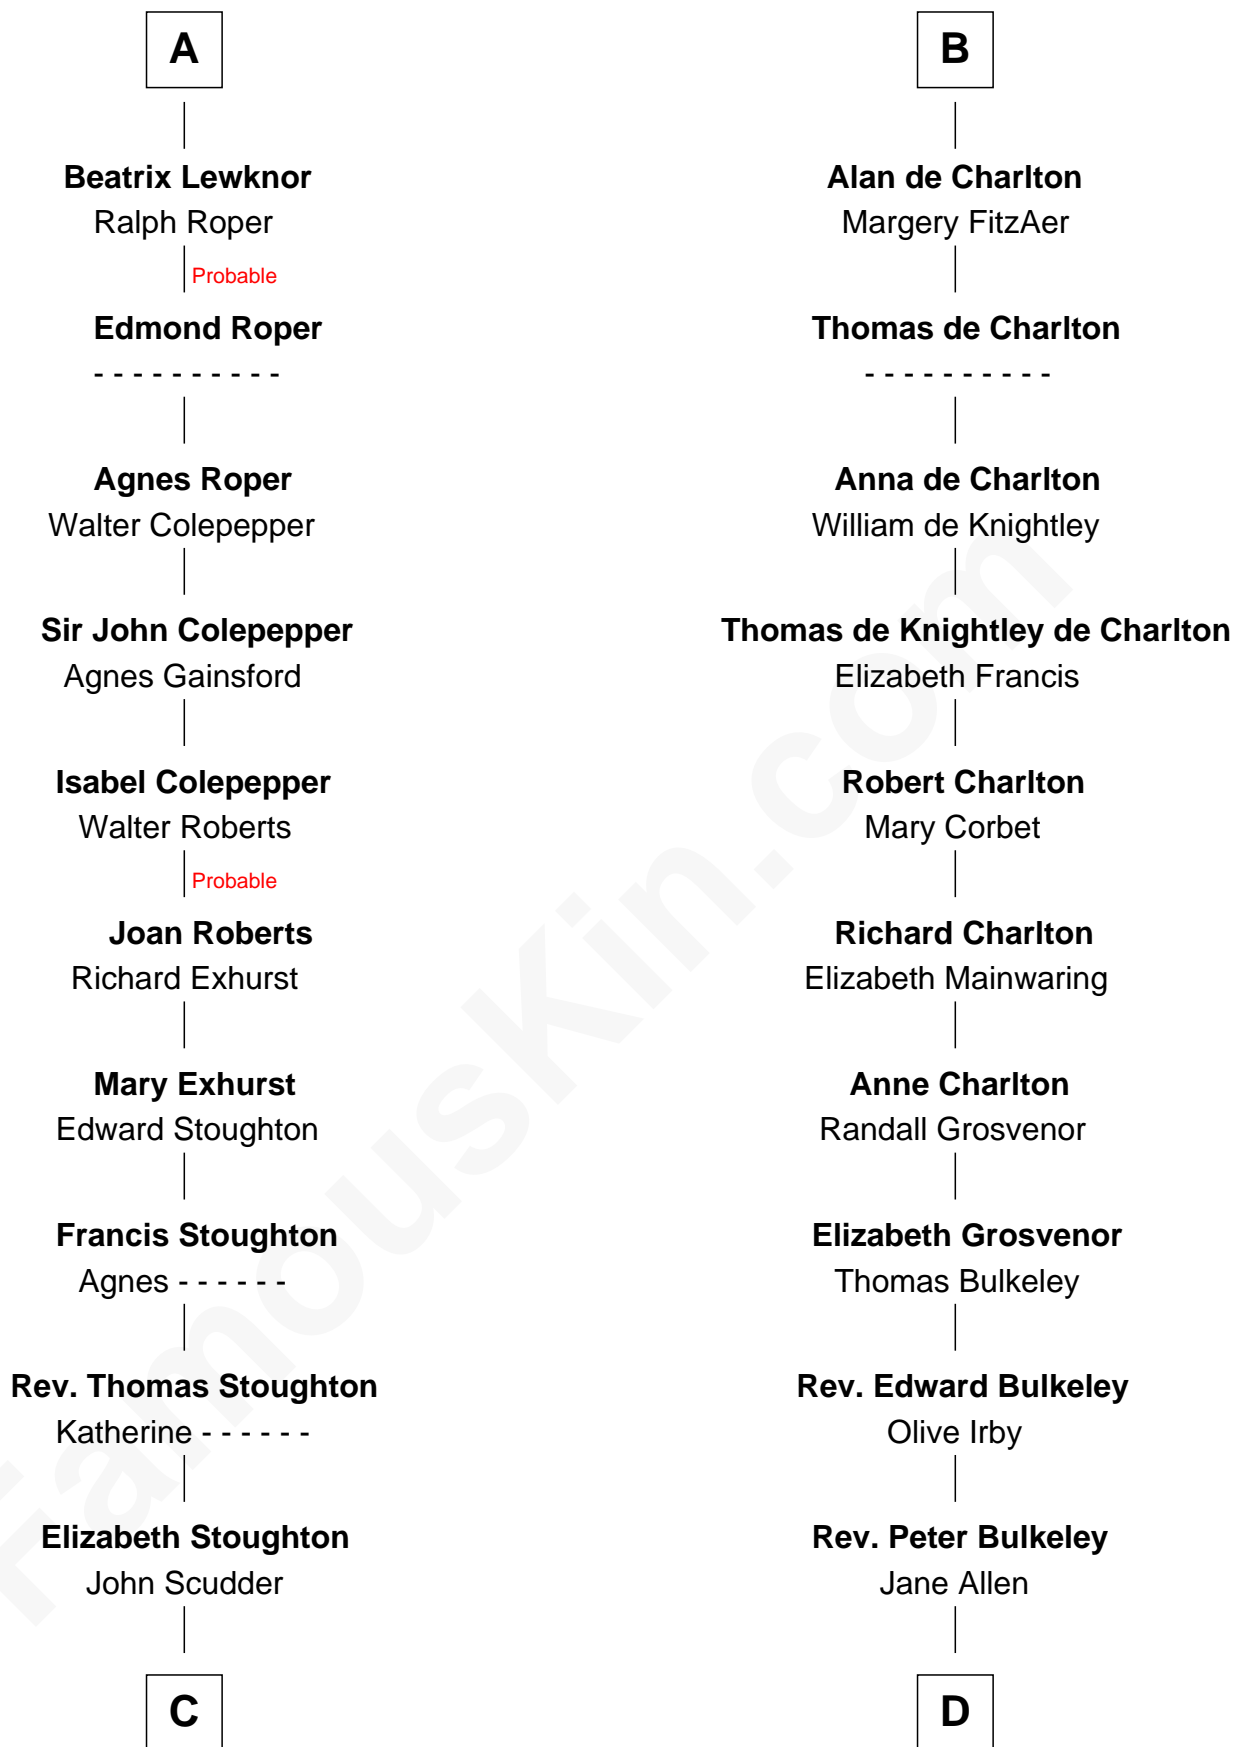

FamousKin.com

Relationship Chart of

Benedict Arnold

Traitor of the American Revolution

21st cousin of

John Hancock

Signer of the Declaration of Independence

Saheer I de Quincy

Maud de St. Liz

C

Elizabeth Scudder

Samuel Lothrop

Samuel Lathrop

Hannah Adgate

Elizabeth Lathrop

John Waterman

Hannah Waterman

Benedict Arnold

Benedict Arnold

Traitor of the American Revolution

D

Rev. Edward Bulkeley

Lucian - - - - -

Mary Bulkeley