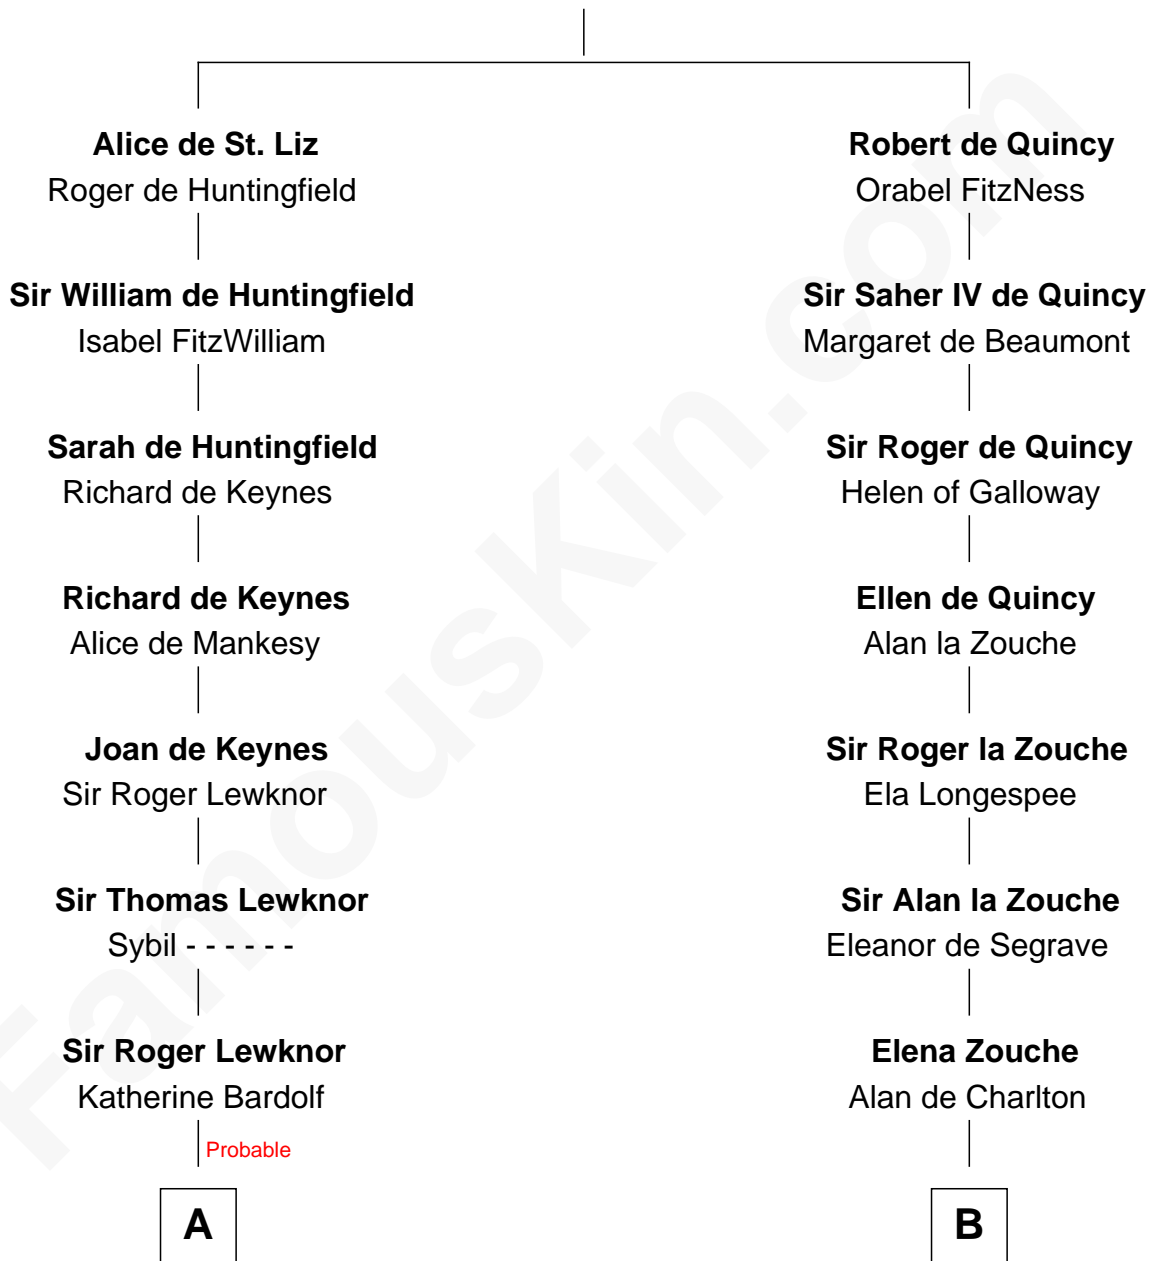

FamousKin.com

Relationship Chart of

Benedict Arnold

Traitor of the American Revolution

21st cousin of

John Hancock

Signer of the Declaration of Independence

Saheer I de Quincy

Maud de St. Liz

C

Elizabeth Scudder

Samuel Lothrop

Samuel Lathrop

Hannah Adgate

Elizabeth Lathrop

John Waterman

Hannah Waterman

Benedict Arnold

Benedict Arnold

Traitor of the American Revolution

D

Rev. Edward Bulkeley

Lucian - - - - -

Mary Bulkeley