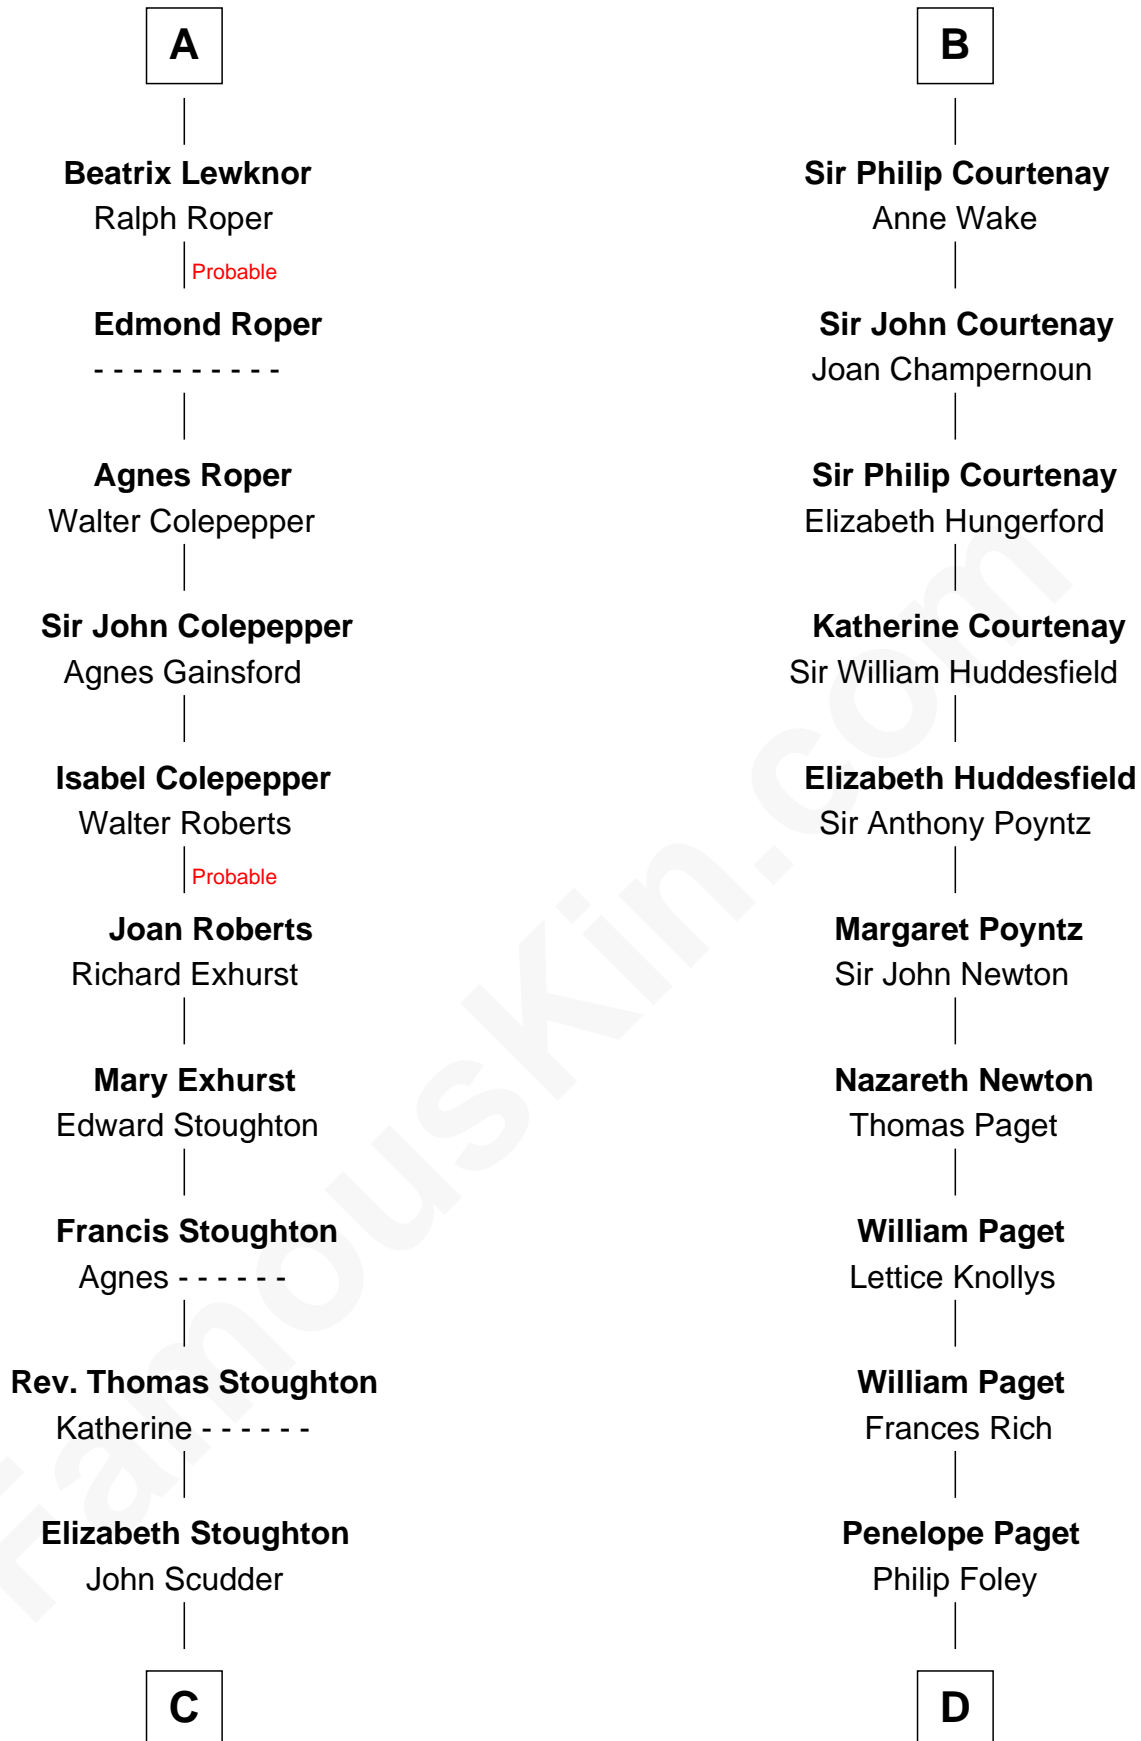

FamousKin.com Relationship Chart of

Benedict Arnold

Traitor of the American Revolution

21st cousin of

Charles Darwin

Theory of Evolution

Saheer I de Quincy

Maud de St. Liz

C

Elizabeth Scudder

Samuel Lothrop

Samuel Lathrop

Hannah Adgate

Elizabeth Lathrop

John Waterman

Hannah Waterman

Benedict Arnold

Benedict Arnold

Traitor of the American Revolution

D

Paul Foley

Elizabeth Turton

Penelope Foley

Charles Howard

Mary Howard

Erasmus Darwin

Dr. Robert Waring Darwin

Susanna Wedgwood

Charles Darwin

Theory of Evolution