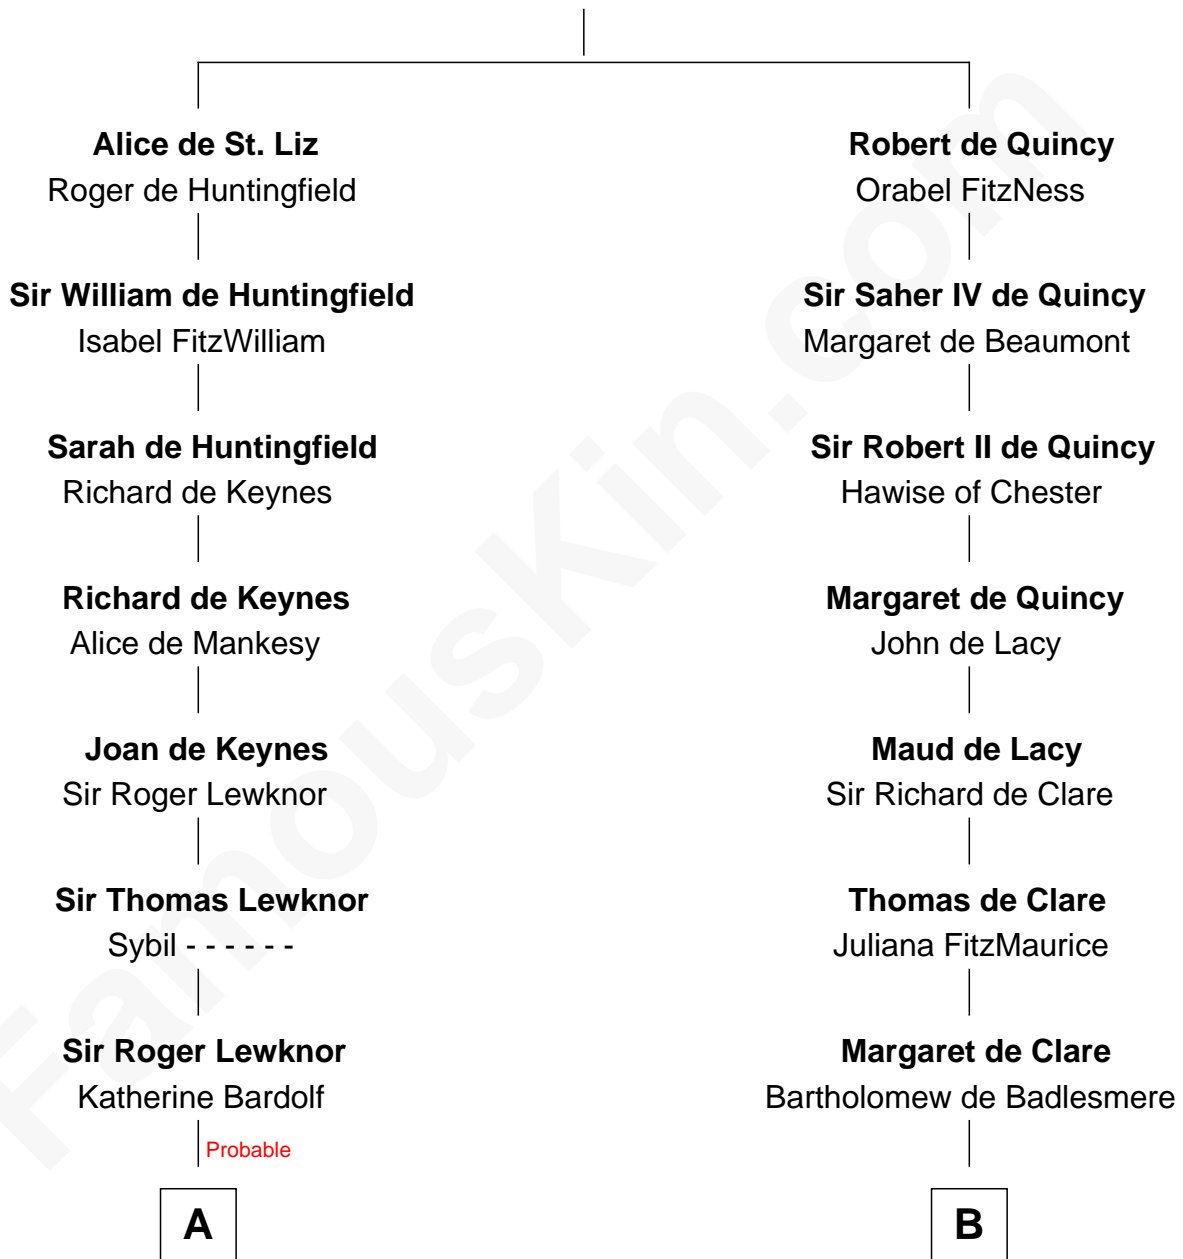

FamousKin.com

Relationship Chart of

Benedict Arnold

Traitor of the American Revolution

21st cousin of

Henry Lee III

9th Governor of Virginia

Saher I de Quincy

Maud de St. Liz

C

Elizabeth Scudder

Samuel Lothrop

Samuel Lathrop

Hannah Adgate

Elizabeth Lathrop

John Waterman

Hannah Waterman

Benedict Arnold

Benedict Arnold

Traitor of the American Revolution

D

Alice Eltonhead

Henry Corbin

Laetitia Corbin