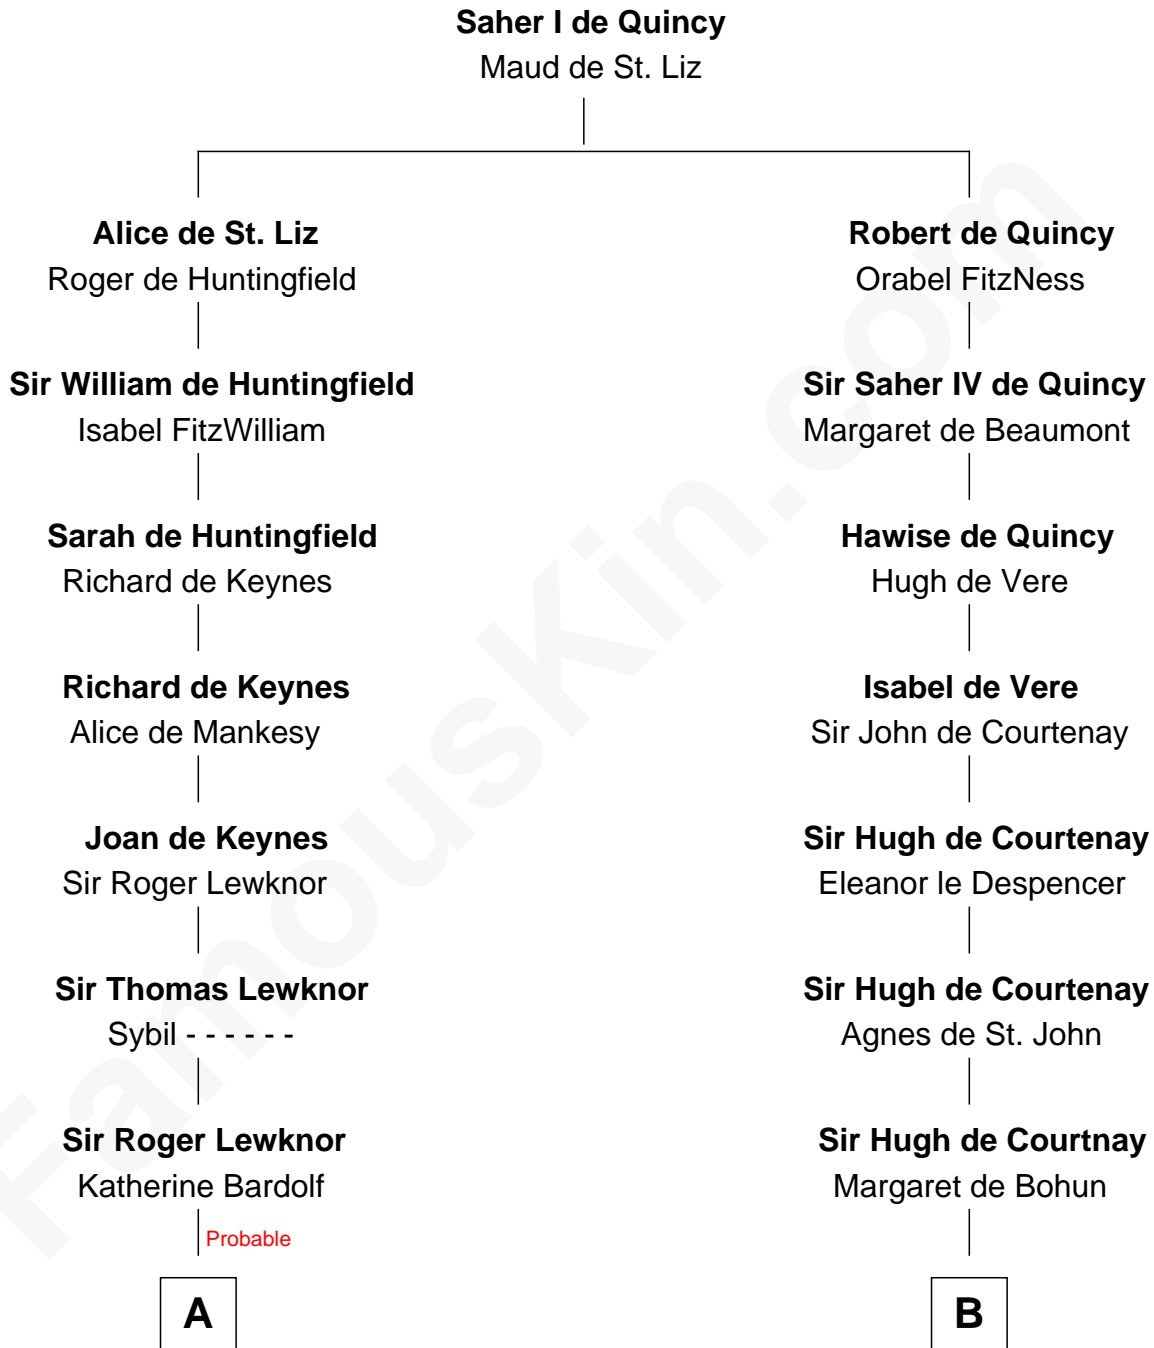

FamousKin.com

Relationship Chart of

Benedict Arnold

Traitor of the American Revolution

21st cousin of

General Robert E. Lee

Confederate Army - U.S. Civil War

C

Elizabeth Scudder

Samuel Lothrop

Samuel Lathrop

Hannah Adgate

Elizabeth Lathrop

John Waterman

Hannah Waterman

Benedict Arnold

Benedict Arnold

Traitor of the American Revolution

D

Col. Robert Carter

Judith Armistead

John Carter

Elizabeth Hill

Charles Carter