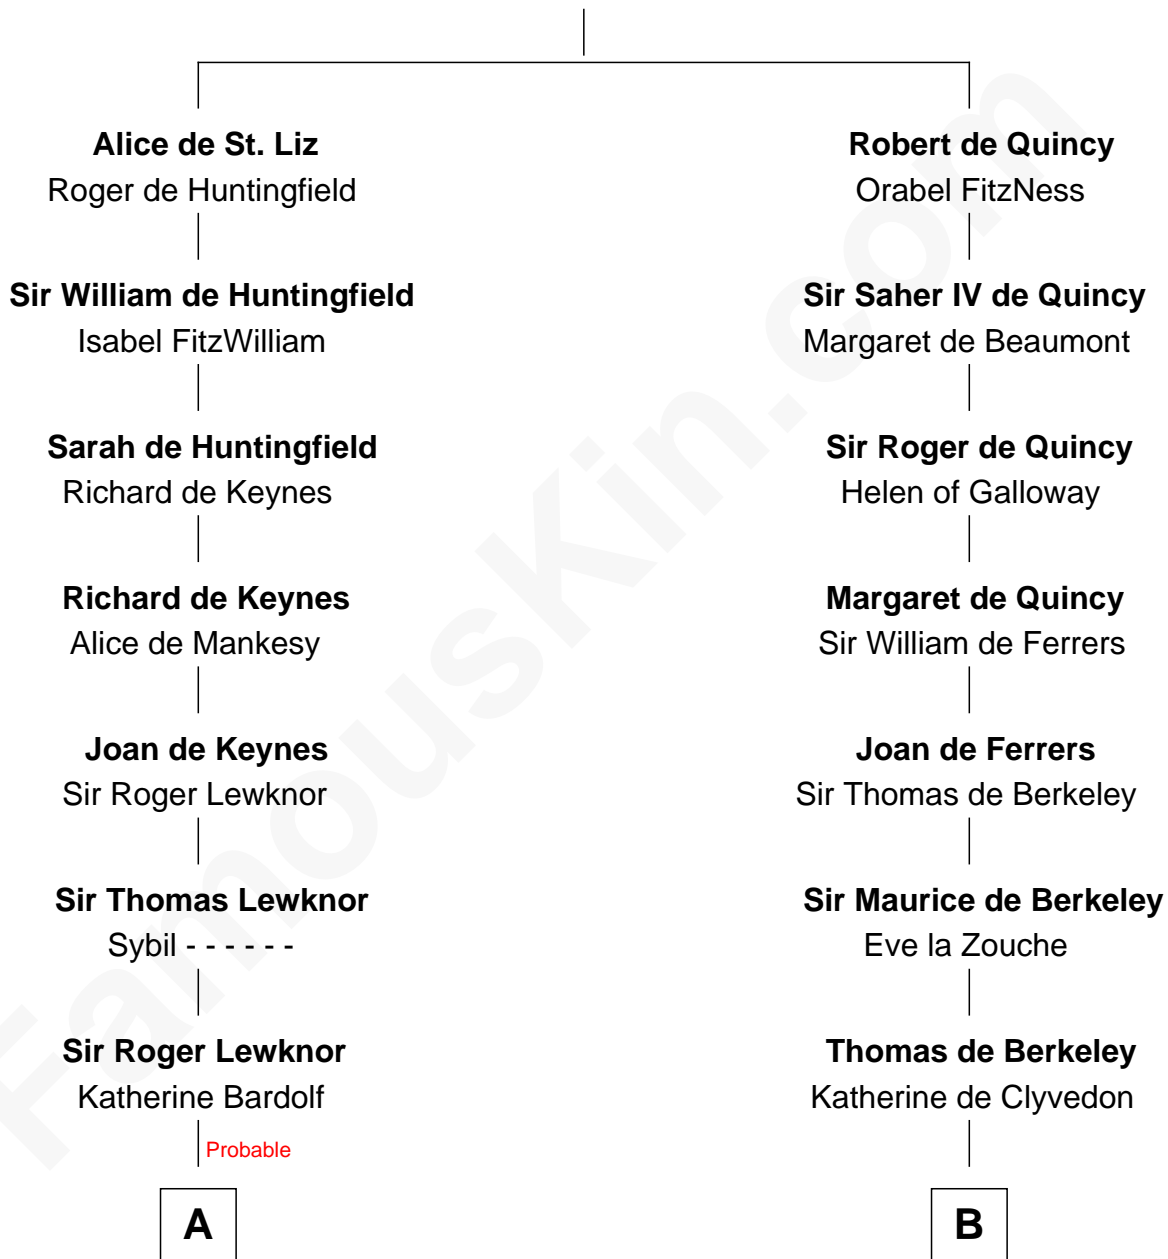

## Relationship Chart of

### Benedict Arnold

*Traitor of the American Revolution*

19th cousin 2 times removed of

**DeWitt Clinton**

*6th Governor of New York*

**Saher I de Quincy**

Maud de St. Liz

**C**

**Elizabeth Scudder**

Samuel Lothrop

**Samuel Lathrop**

Hannah Adgate

**Elizabeth Lathrop**

John Waterman

**Hannah Waterman**

Benedict Arnold

**Benedict Arnold**

*Traitor of the American Revolution*

**D**

**Charles Clinton**

Elizabeth Denniston

**Gen. James Clinton**

Mary DeWitt

**DeWitt Clinton**