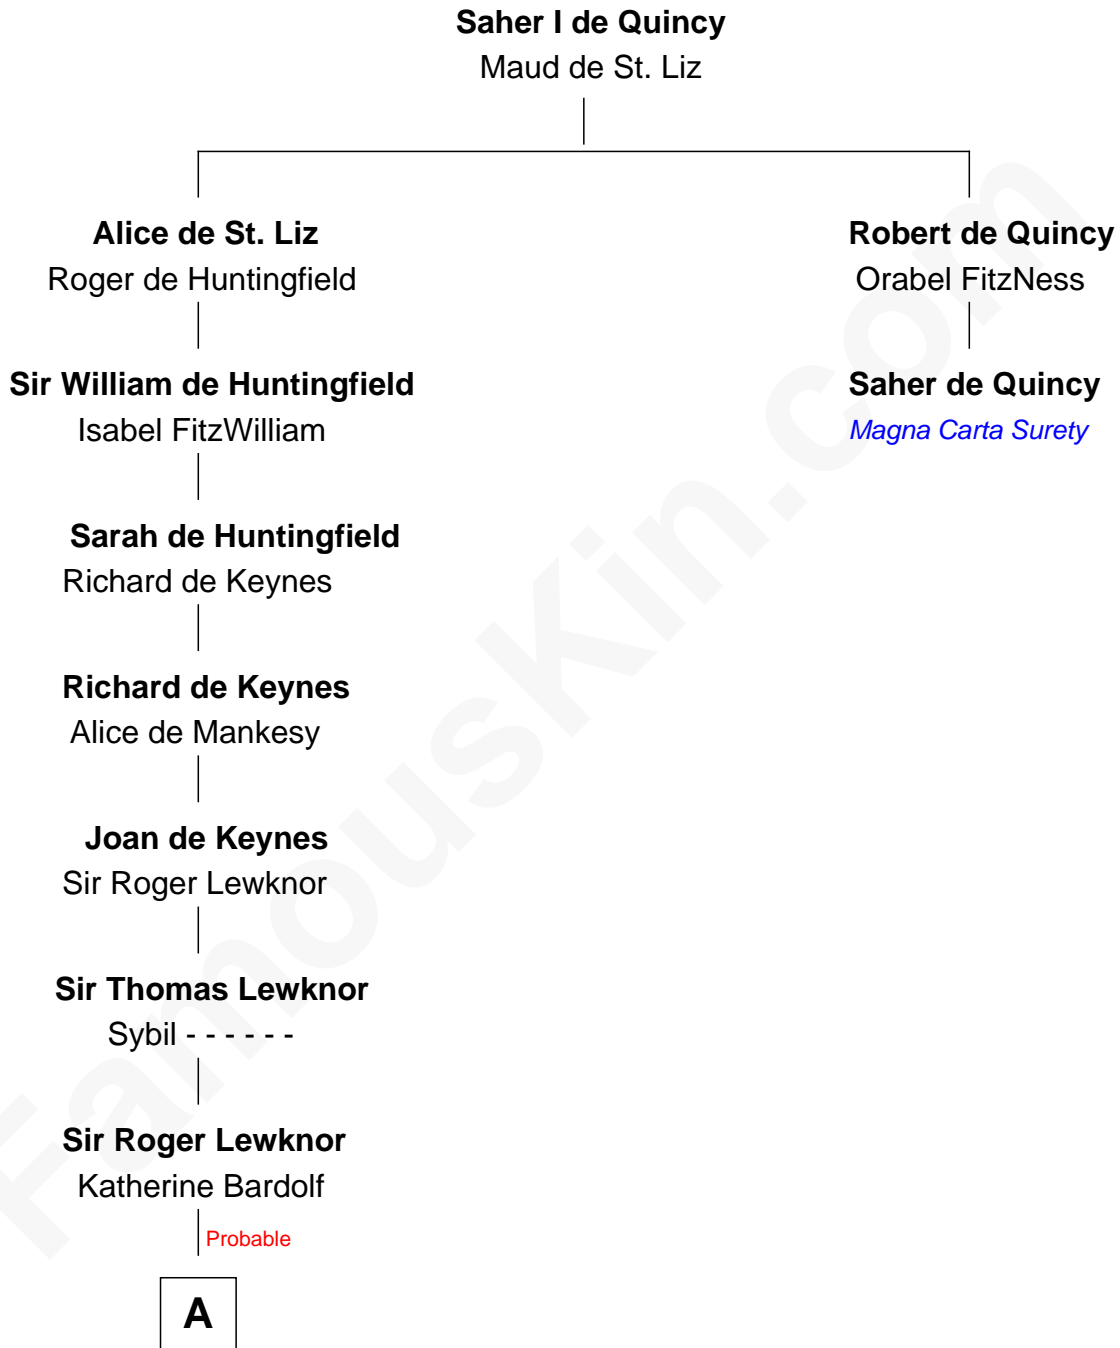

FamousKin.com

Relationship Chart of

Benedict Arnold

Traitor of the American Revolution

1st cousin 20 times removed of

Saher de Quincy
Magna Carta Surety

B

—
Elizabeth Scudder

Samuel Lothrop

—
Samuel Lathrop

Hannah Adgate

—
Elizabeth Lathrop

John Waterman

—
Hannah Waterman

Benedict Arnold

—
Benedict Arnold

Traitor of the American Revolution