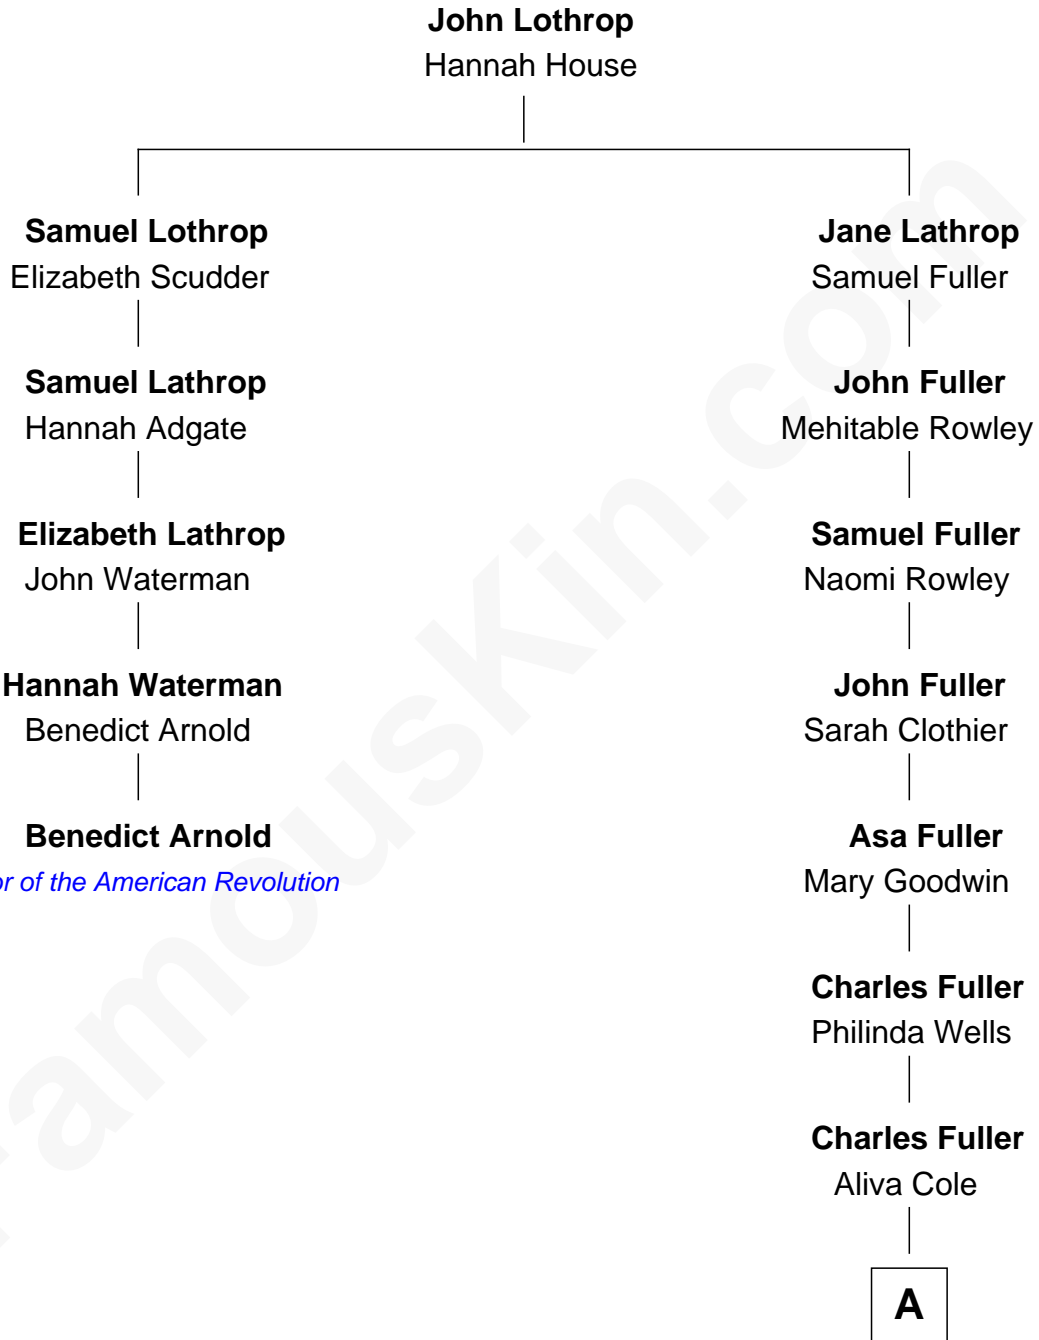

FamousKin.com

Relationship Chart of

Benedict Arnold

Traitor of the American Revolution

4th cousin 6 times removed of

Dick Clark

Radio and TV Host

A

—
Jane Sophia Fuller

George Barnard

—
Charles Fuller Barnard

Anna May Aldridge

—
Julia Fuller Barnard

Richard Augustus Clark

—
Dick Clark

Radio and TV Host