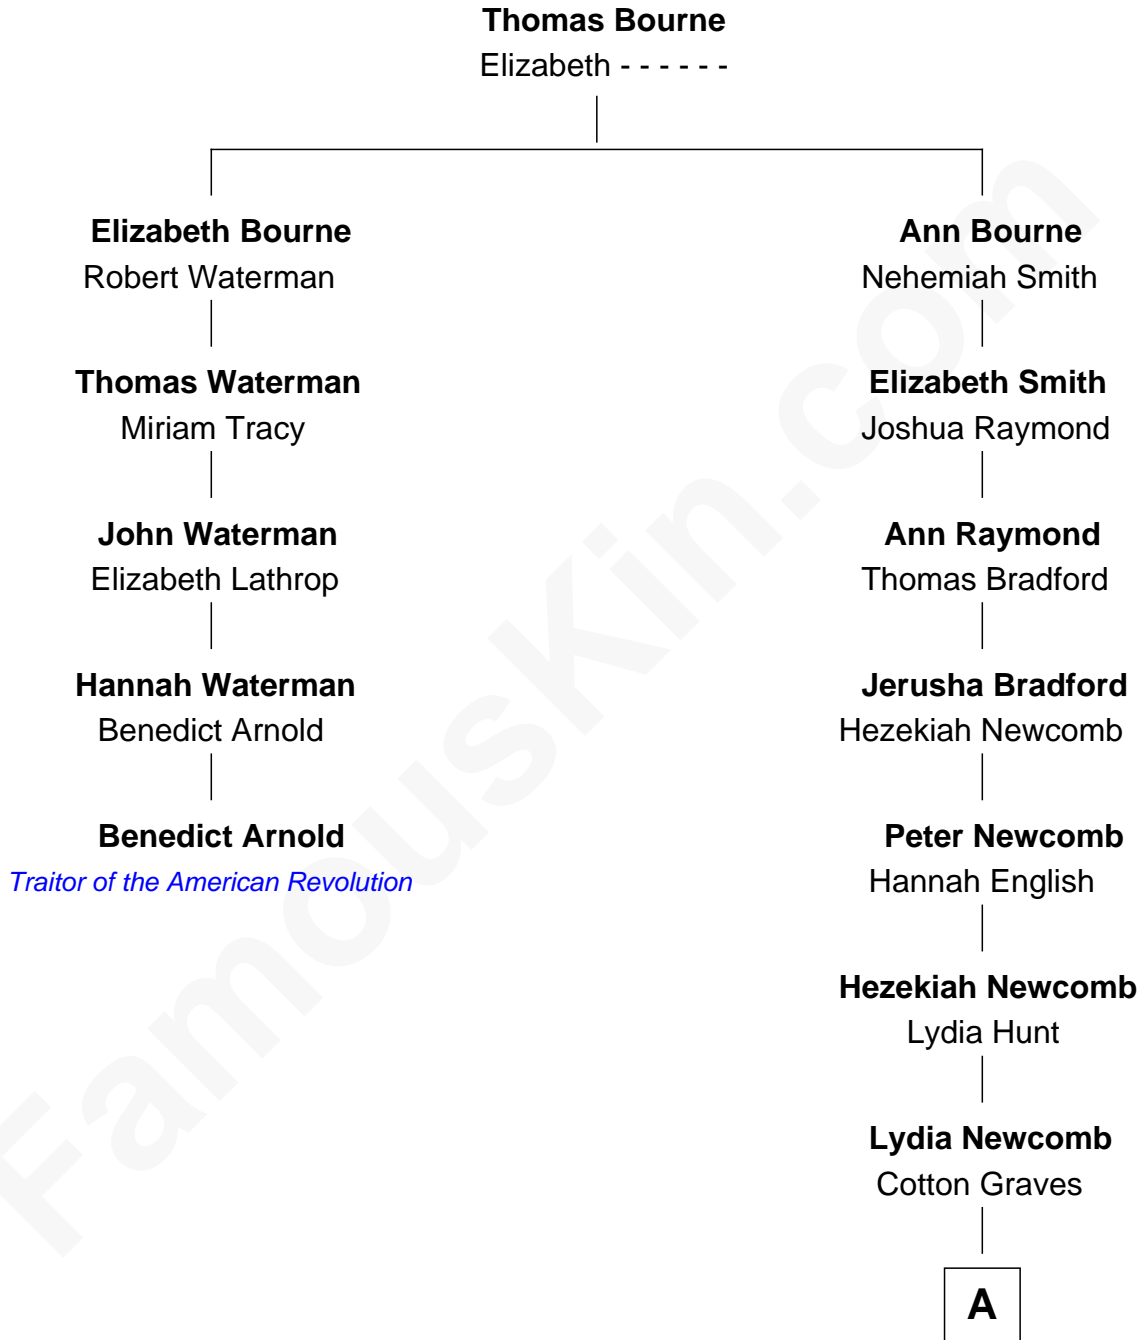

FamousKin.com

Relationship Chart of

Benedict Arnold

Traitor of the American Revolution

4th cousin 7 times removed of

John Lithgow

Stage, TV, and Movie Actor

A

|
Warren Mattoon Graves

Amanda Root

|
Albert Mattoon Graves

Mary E. Bronson

|
Eva Bronson Graves

Rev. Orlo Josiah Price

|
Sarah Jane Price

Arthur Washington Lithgow