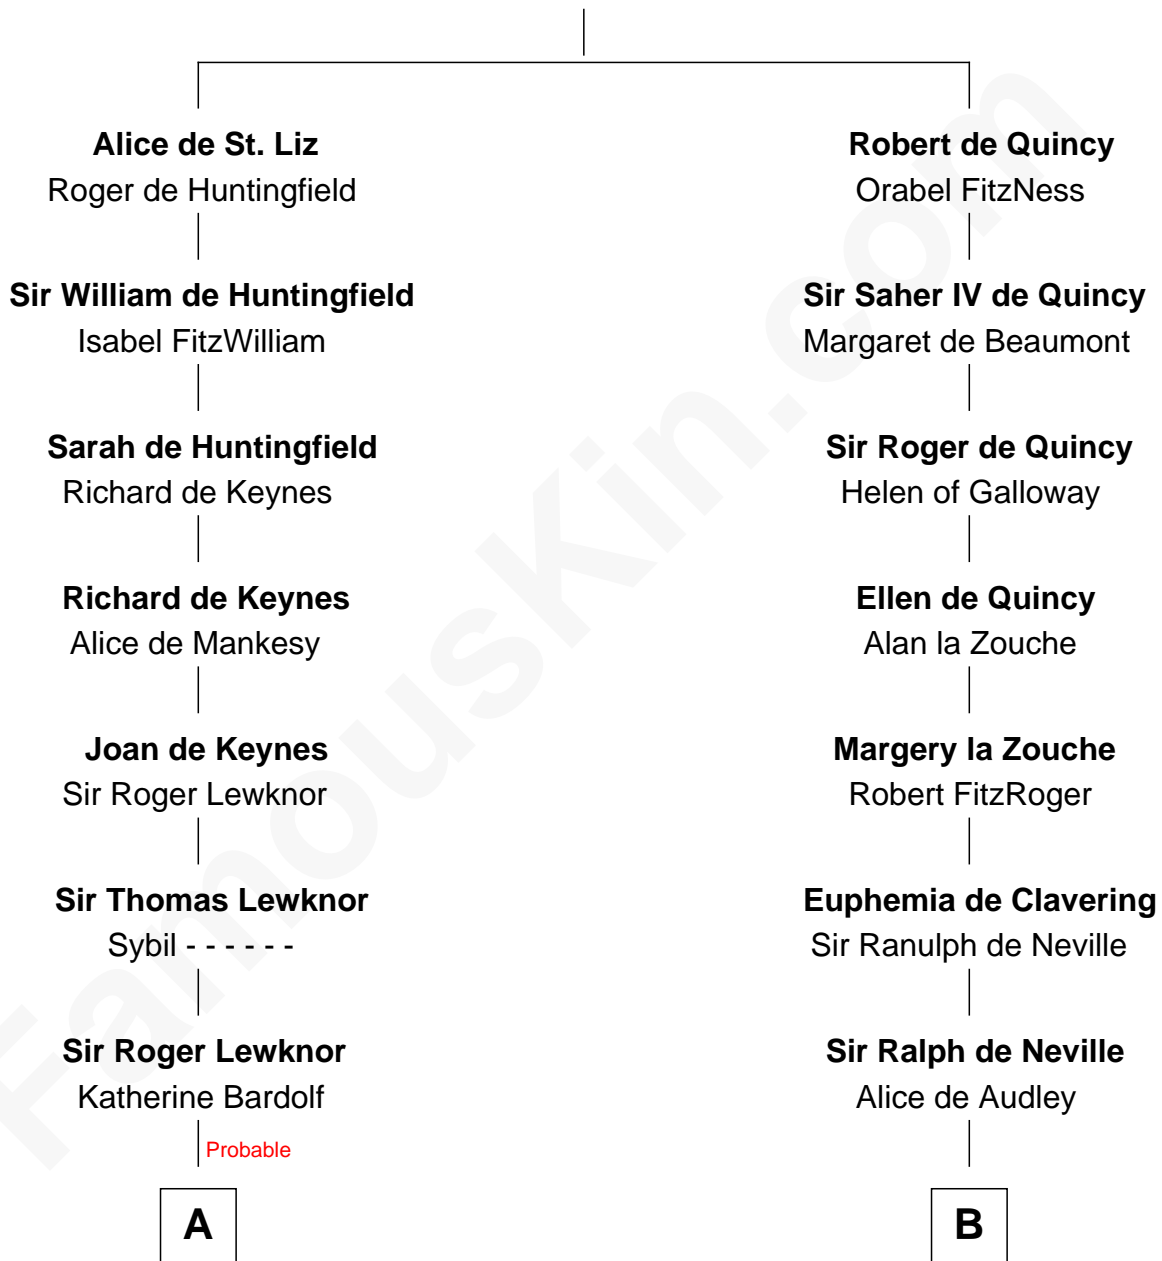

FamousKin.com

Relationship Chart of

Benedict Arnold

Traitor of the American Revolution

20th cousin 1 time removed of

Thomas Jefferson

3rd U.S. President and Signer of the Declaration of Independence

Saher I de Quincy

Maud de St. Liz

C

Elizabeth Scudder

Samuel Lothrop

Samuel Lathrop

Hannah Adgate

Elizabeth Lathrop

John Waterman

Hannah Waterman

Benedict Arnold

Benedict Arnold

Traitor of the American Revolution

D

Col. William Randolph

Mary Isham

Isham Randolph

Jane Rogers

Jane Randolph

Peter Jefferson

Thomas Jefferson

3rd U.S. President

FamousKin.com