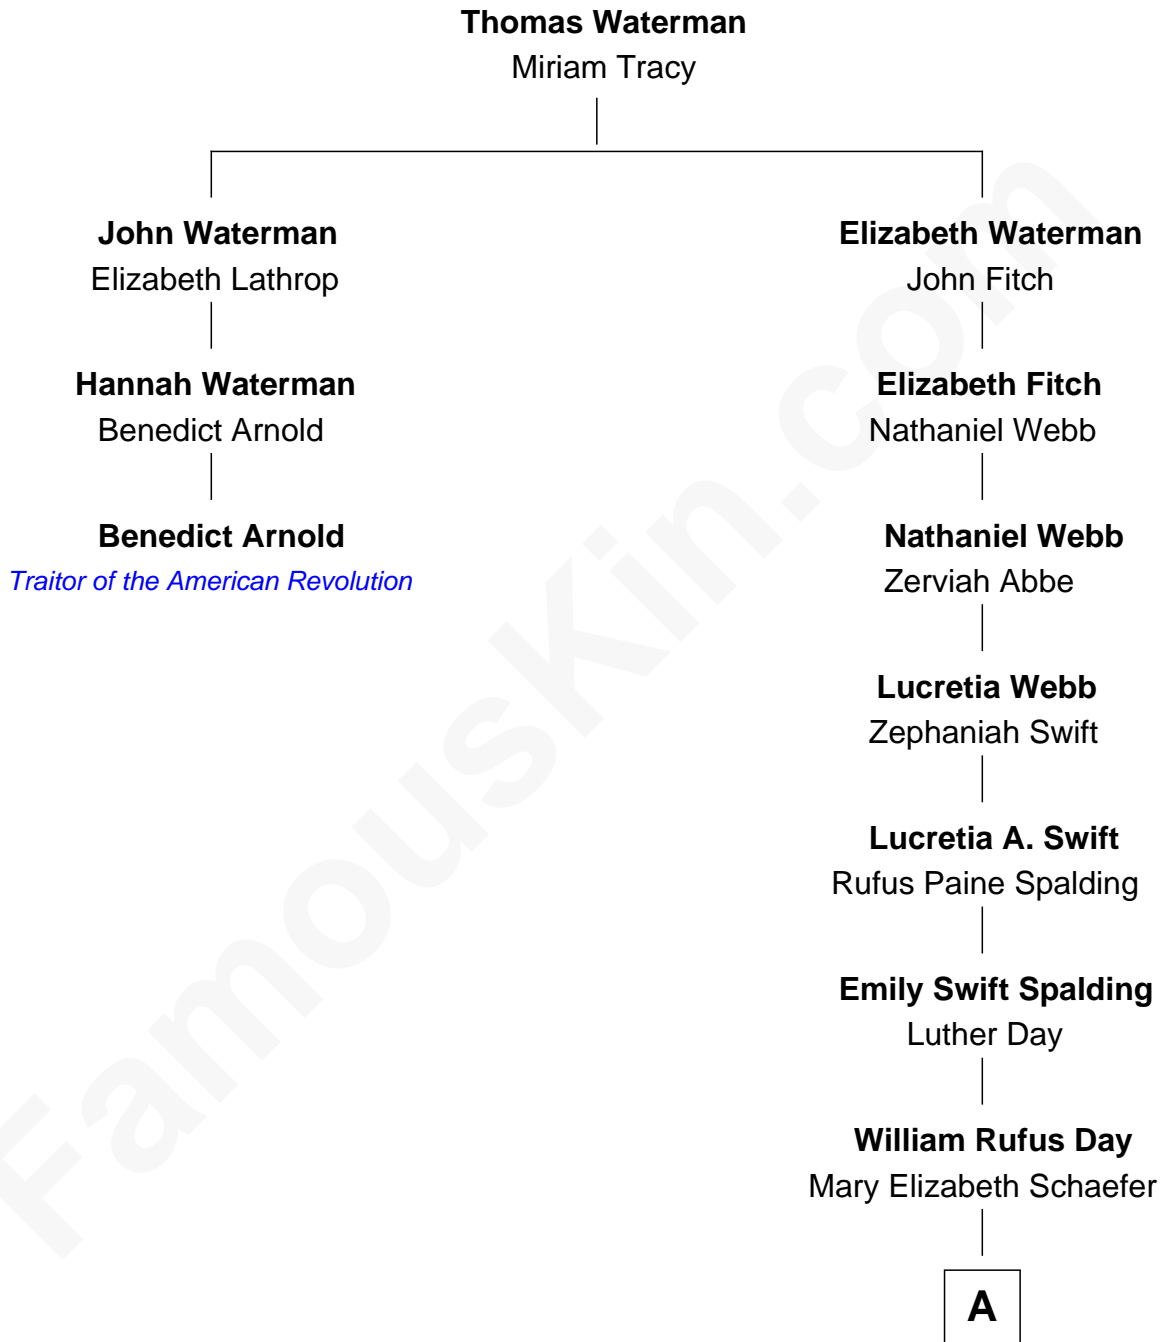

FamousKin.com

Relationship Chart of

Benedict Arnold

Traitor of the American Revolution

2nd cousin 8 times removed of

Anna Gunn

TV and Movie Actress

A

Luther N. Day
Ida McKinley Barber

Ida McKinley Day
Clemens Earl Gunn

Clemens Earl Gunn
Sharon Anna Kathryn Peters

Anna Gunn
TV and Movie Actress