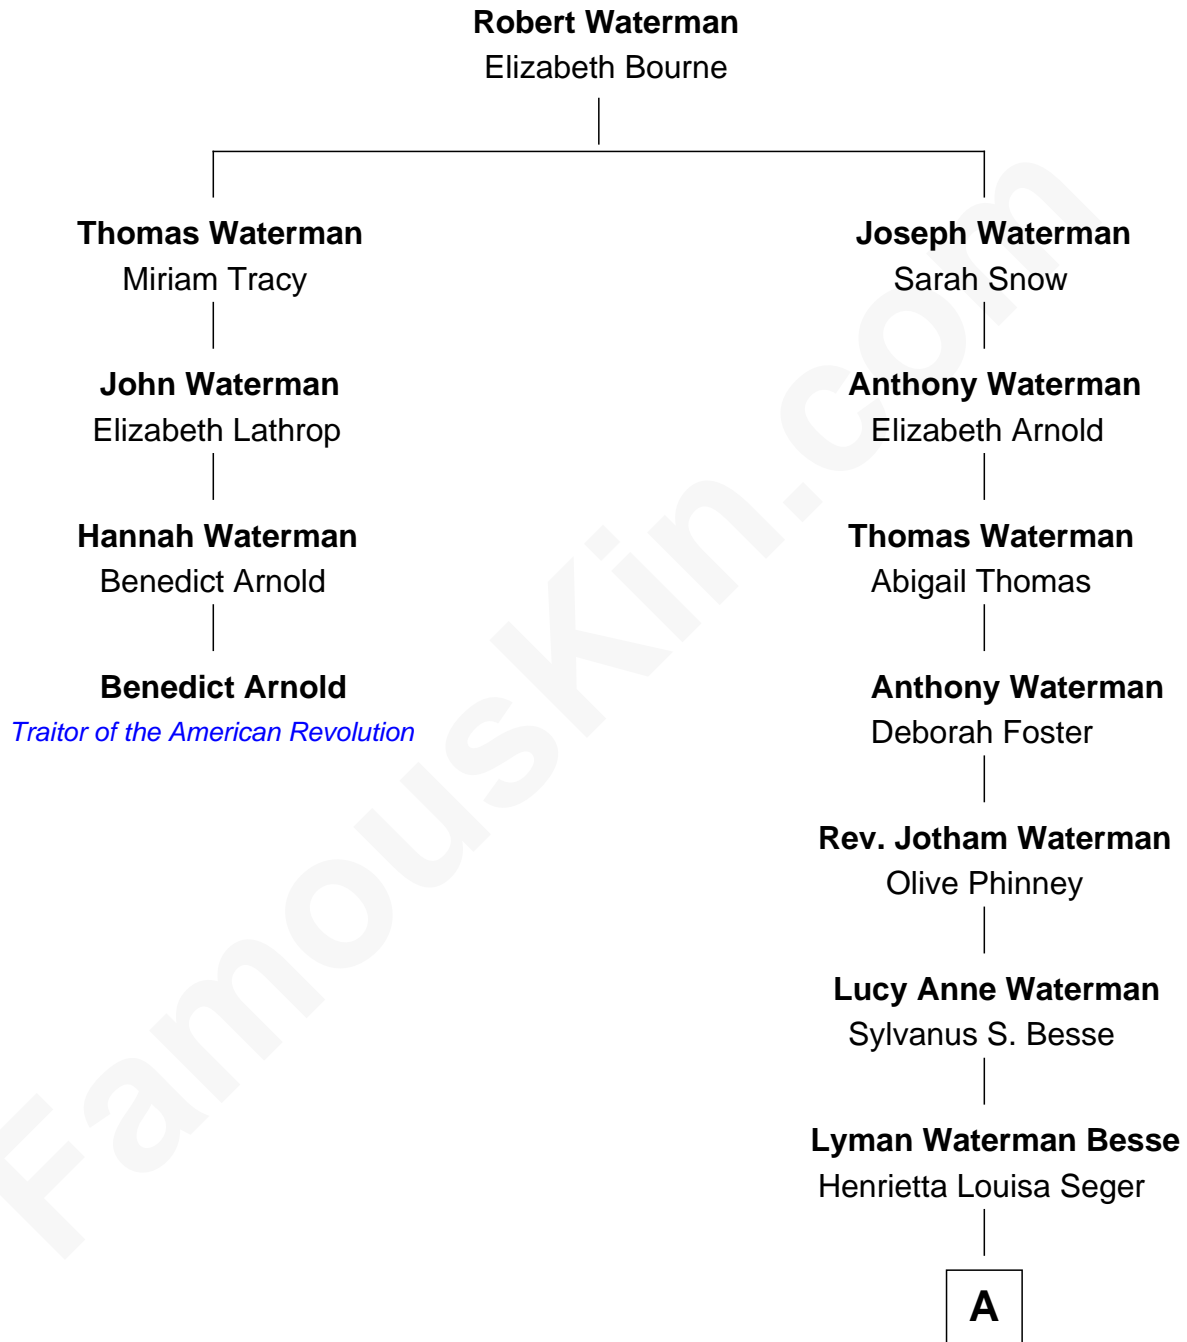

## Relationship Chart of

### Benedict Arnold

*Traitor of the American Revolution*

3rd cousin 7 times removed of

**Jordana Brewster**

*TV and Movie Actress*

A

**Florence Foster Besse**

Kingman Brewster

**Kingman Brewster**

Mary Louise Phillips

**Alden Brewster**

Maria João Leão de Sousa

**Jordana Brewster**

*TV and Movie Actress*