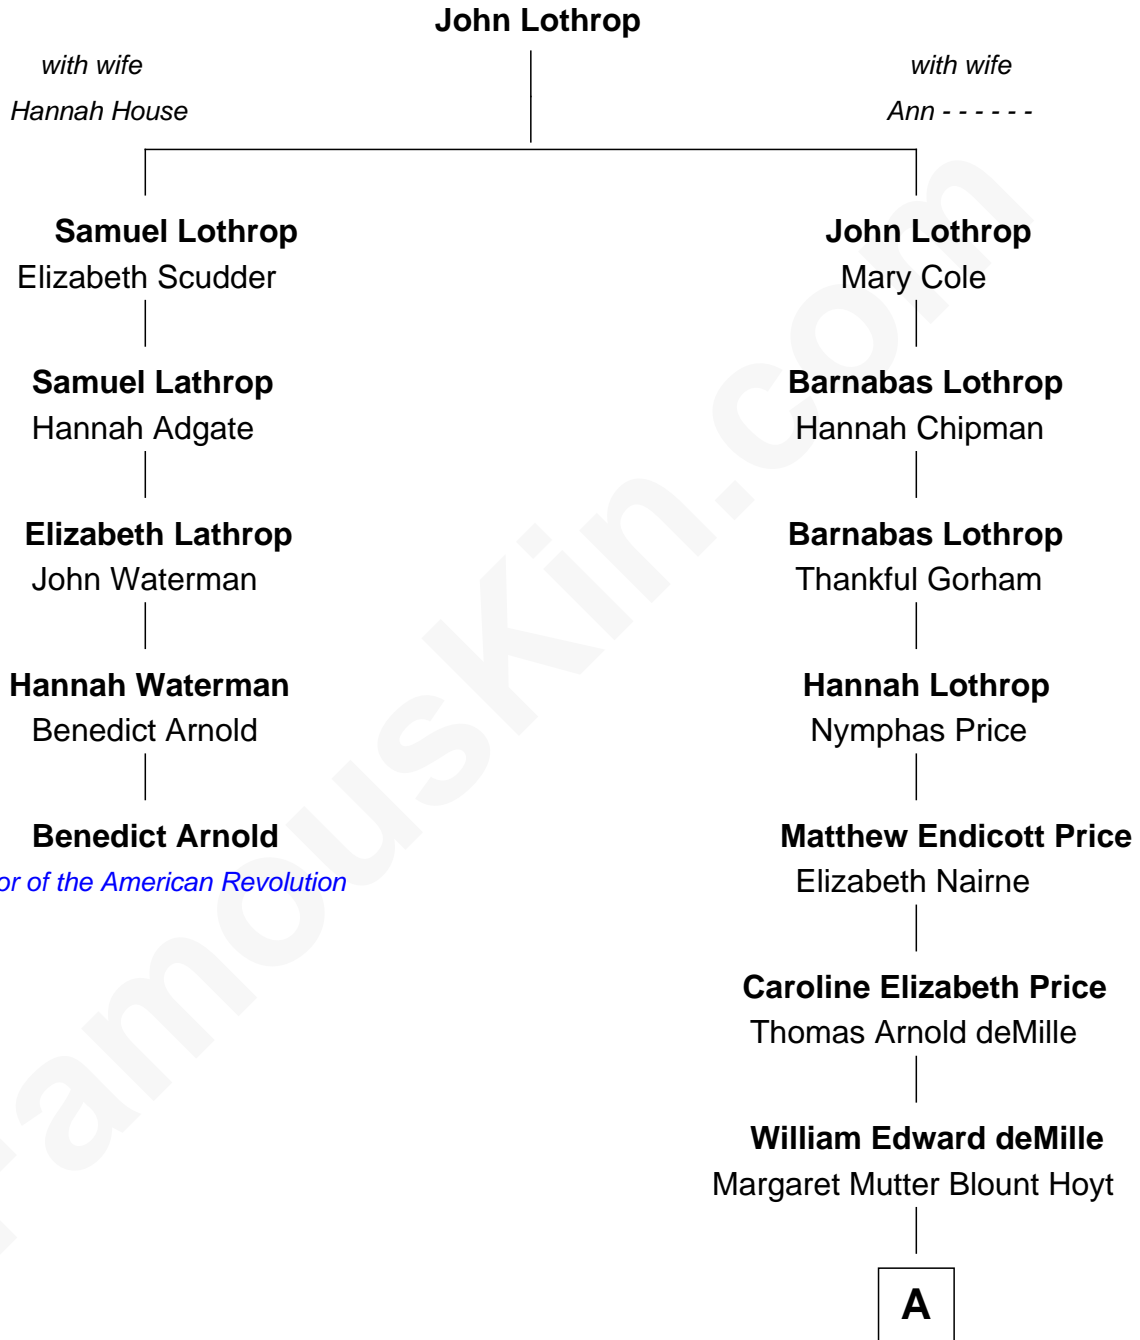

## Relationship Chart of

### Benedict Arnold

*Traitor of the American Revolution*

4th cousin 4 times removed of

**Cecil B. DeMille**

*American Film Director*

**A**

Henry Churchill deMille  
Matilda Beatrice Samuel

**Cecil B. DeMille**  
*American Film Director*