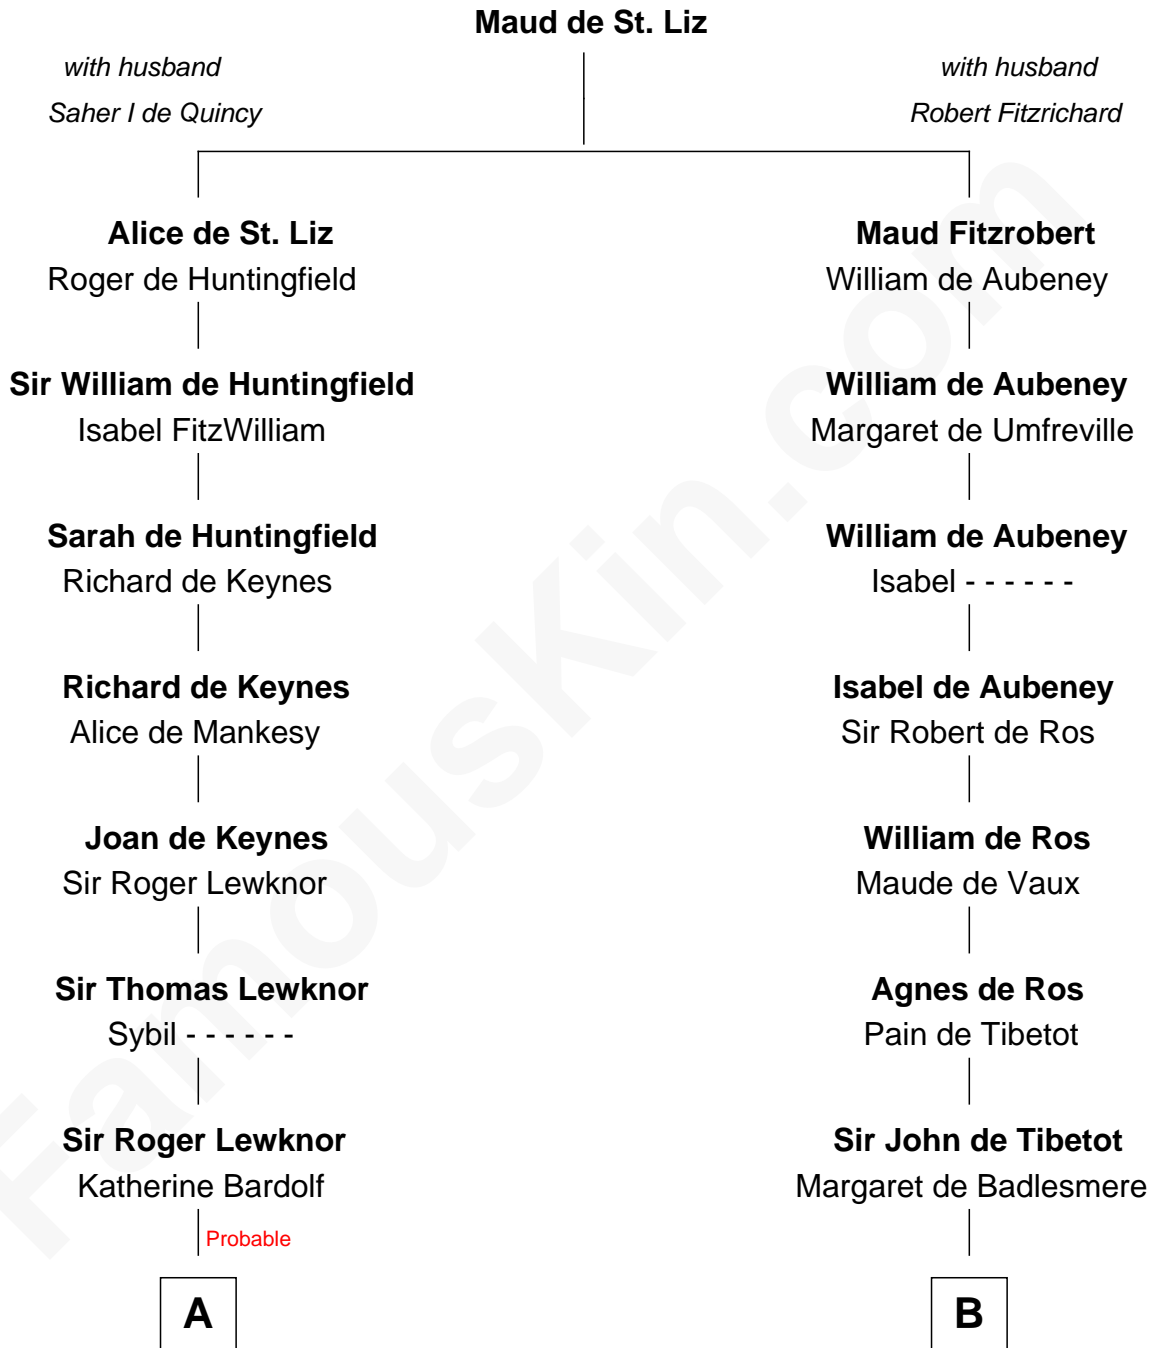

FamousKin.com

Relationship Chart of

Benedict Arnold

Traitor of the American Revolution

13th cousin 8 times removed of

Jane Seymour

3rd Wife of King Henry VIII

C

—
Elizabeth Scudder

Samuel Lothrop

—
Samuel Lathrop

Hannah Adgate

—
Elizabeth Lathrop

John Waterman

—
Hannah Waterman

Benedict Arnold

—
Benedict Arnold

Traitor of the American Revolution

FamousKin.com