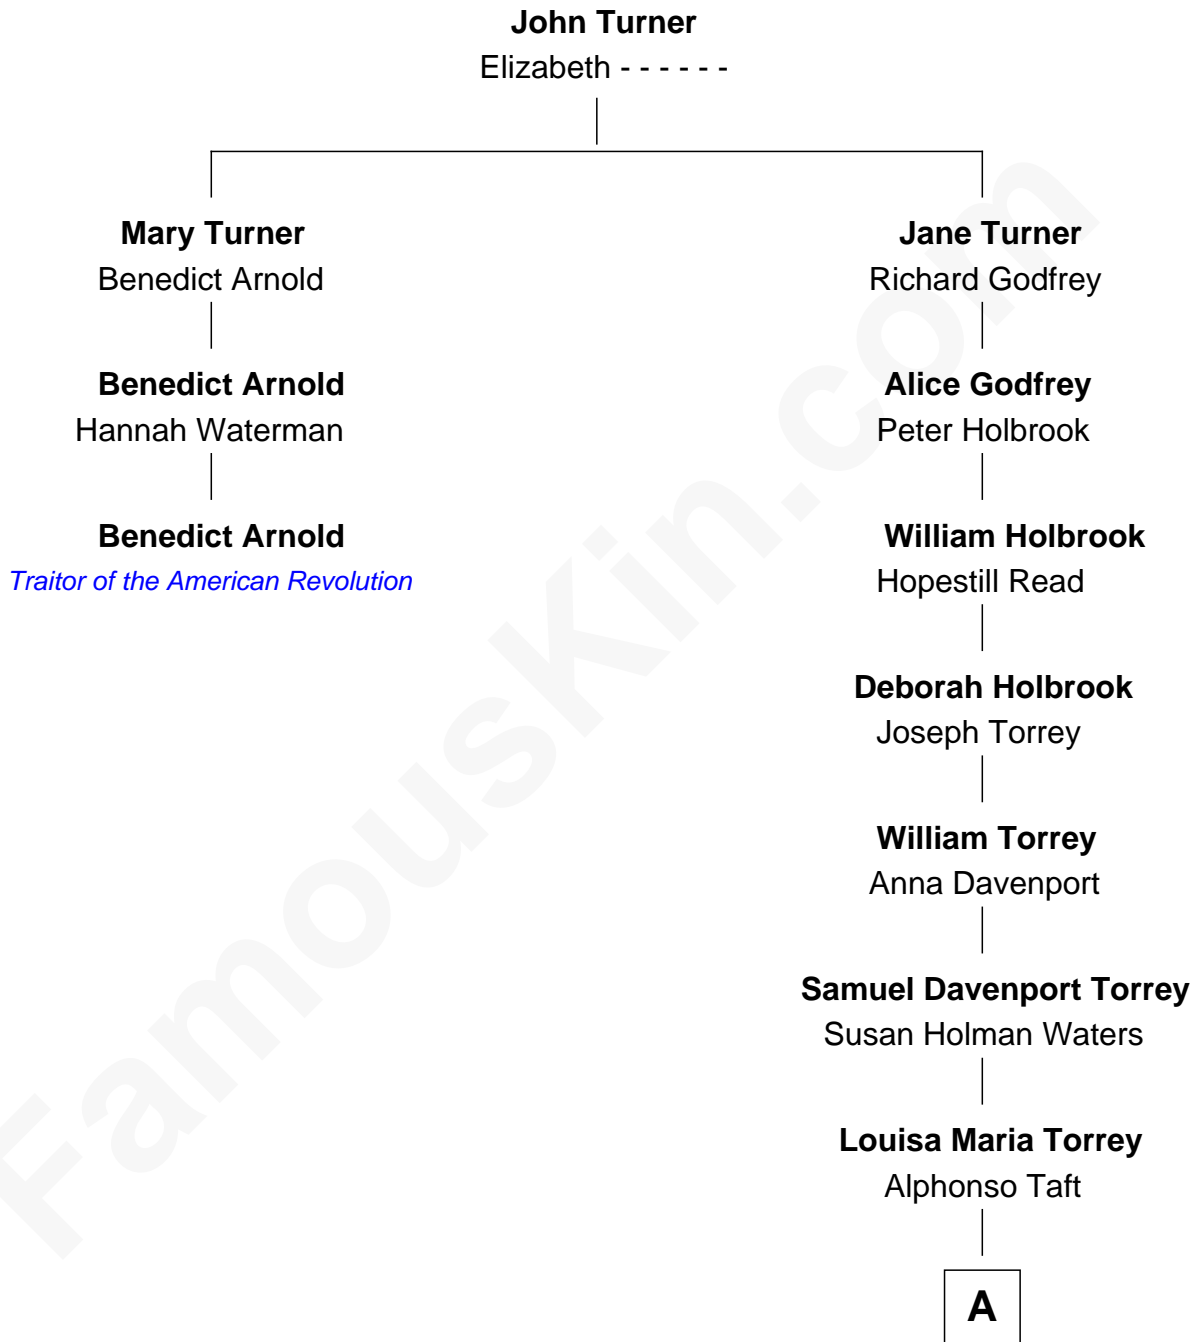

## Relationship Chart of

### Benedict Arnold

*Traitor of the American Revolution*

2nd cousin 8 times removed of

**Bob Taft**

*67th Governor of Ohio*

**A**

|  
**William Howard Taft**

Helen Louise Herron

|  
**Robert Alphonso Taft**

Martha Wheaton Bowers

|  
**Robert Alphonso Taft**

Blanca Duncan Noël

|  
**Bob Taft**

*67th Governor of Ohio*