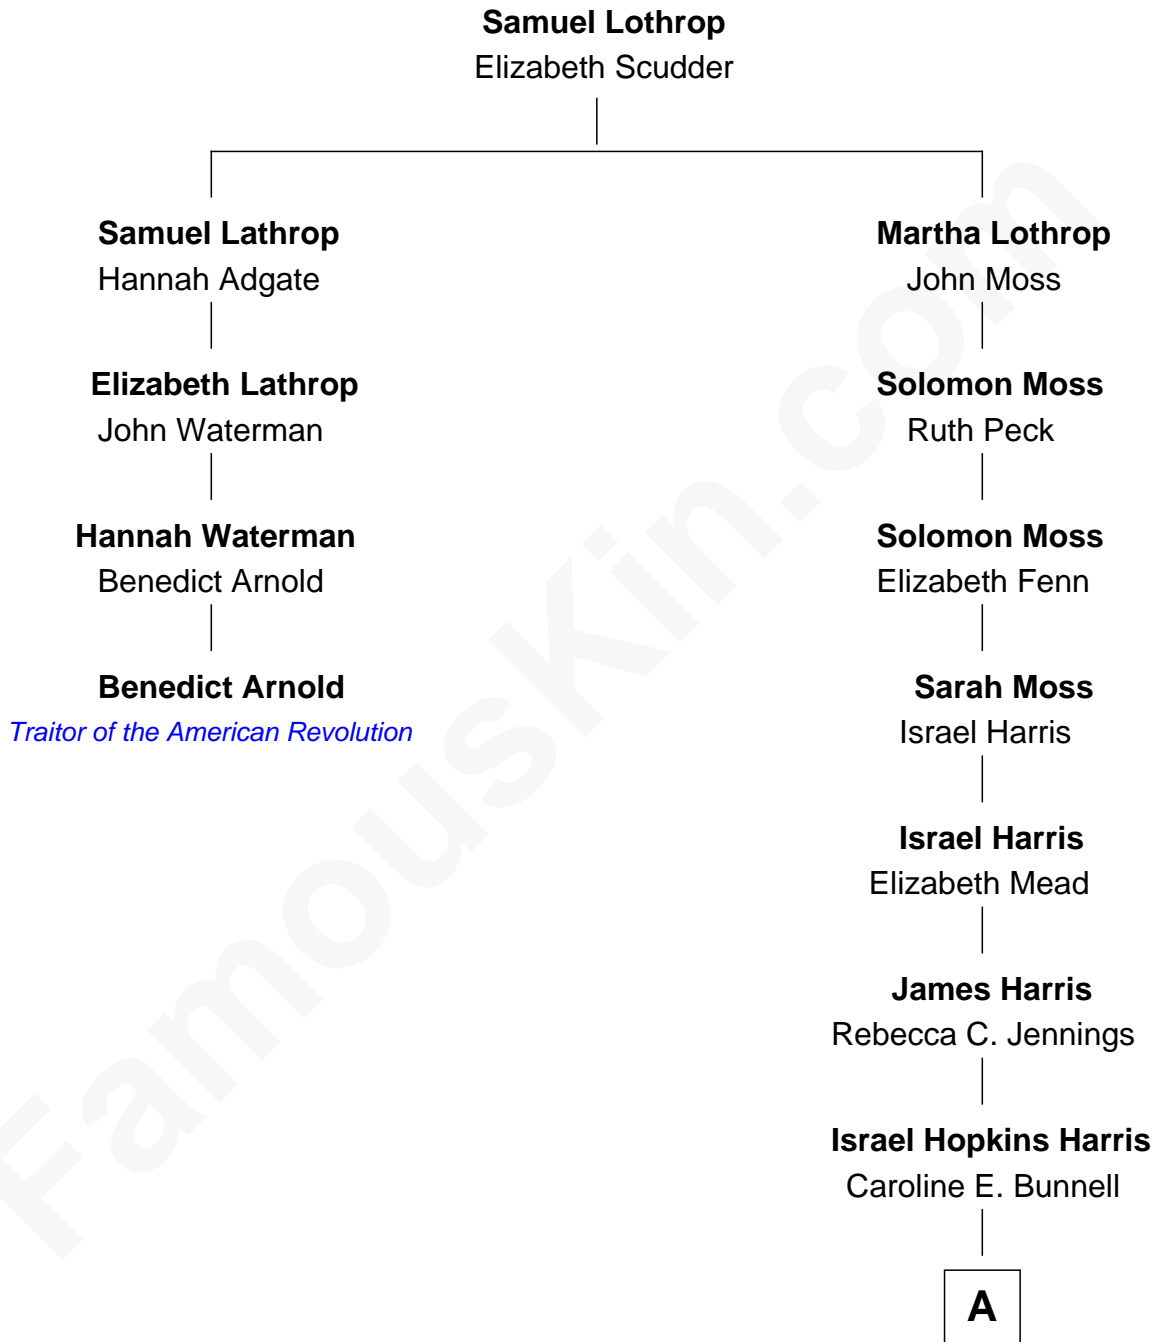

FamousKin.com

Relationship Chart of

Benedict Arnold

Traitor of the American Revolution

3rd cousin 8 times removed of

Ethan Hawke

Actor, Director, Screenwriter, Novelist

A

—
Laura Harris

John Jacob Mosher

—
Edith S. Mosher

Ronald M. Hawke

—
Frank Taylor Hawke

Betty Virginia Hartsock

—
James Steven Hawke

Leslie Carole Green