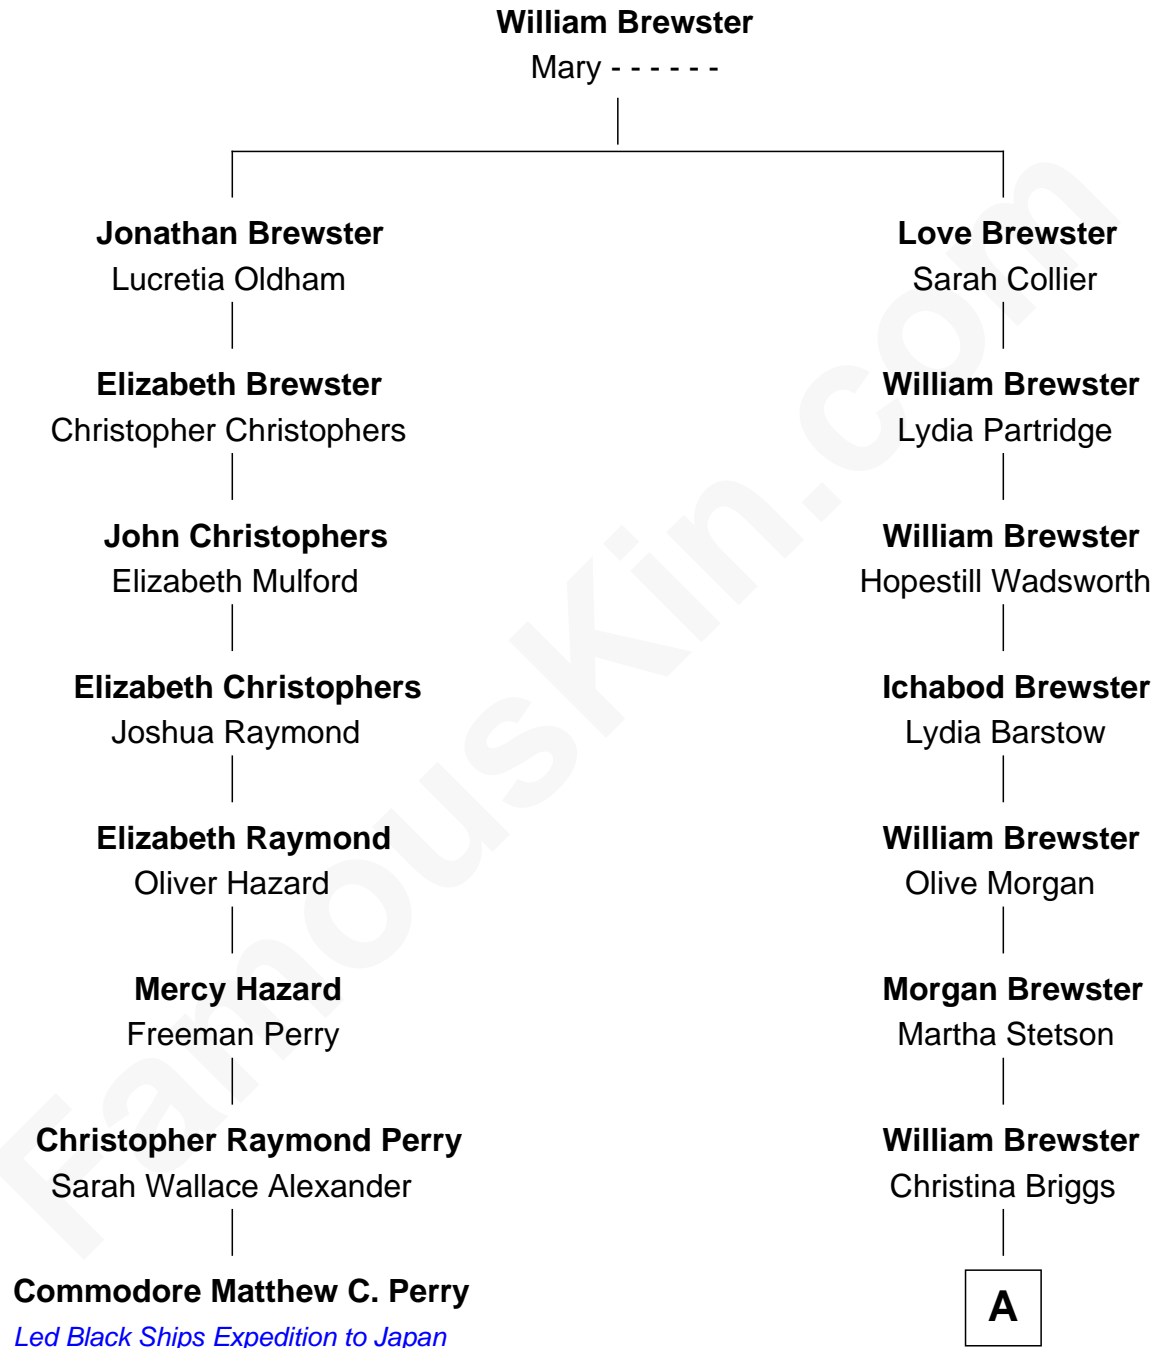

FamousKin.com
Relationship Chart of
Commodore Matthew C. Perry
Led Black Ships Expedition to Japan

7th cousin 2 times removed of

Owen Brewster
54th Governor of Maine

A

Abiatha B. Brewster

Clara Warren

William Edmund Brewster

Carrie S. Bridges

Owen Brewster

54th Governor of Maine

FamousKin.com