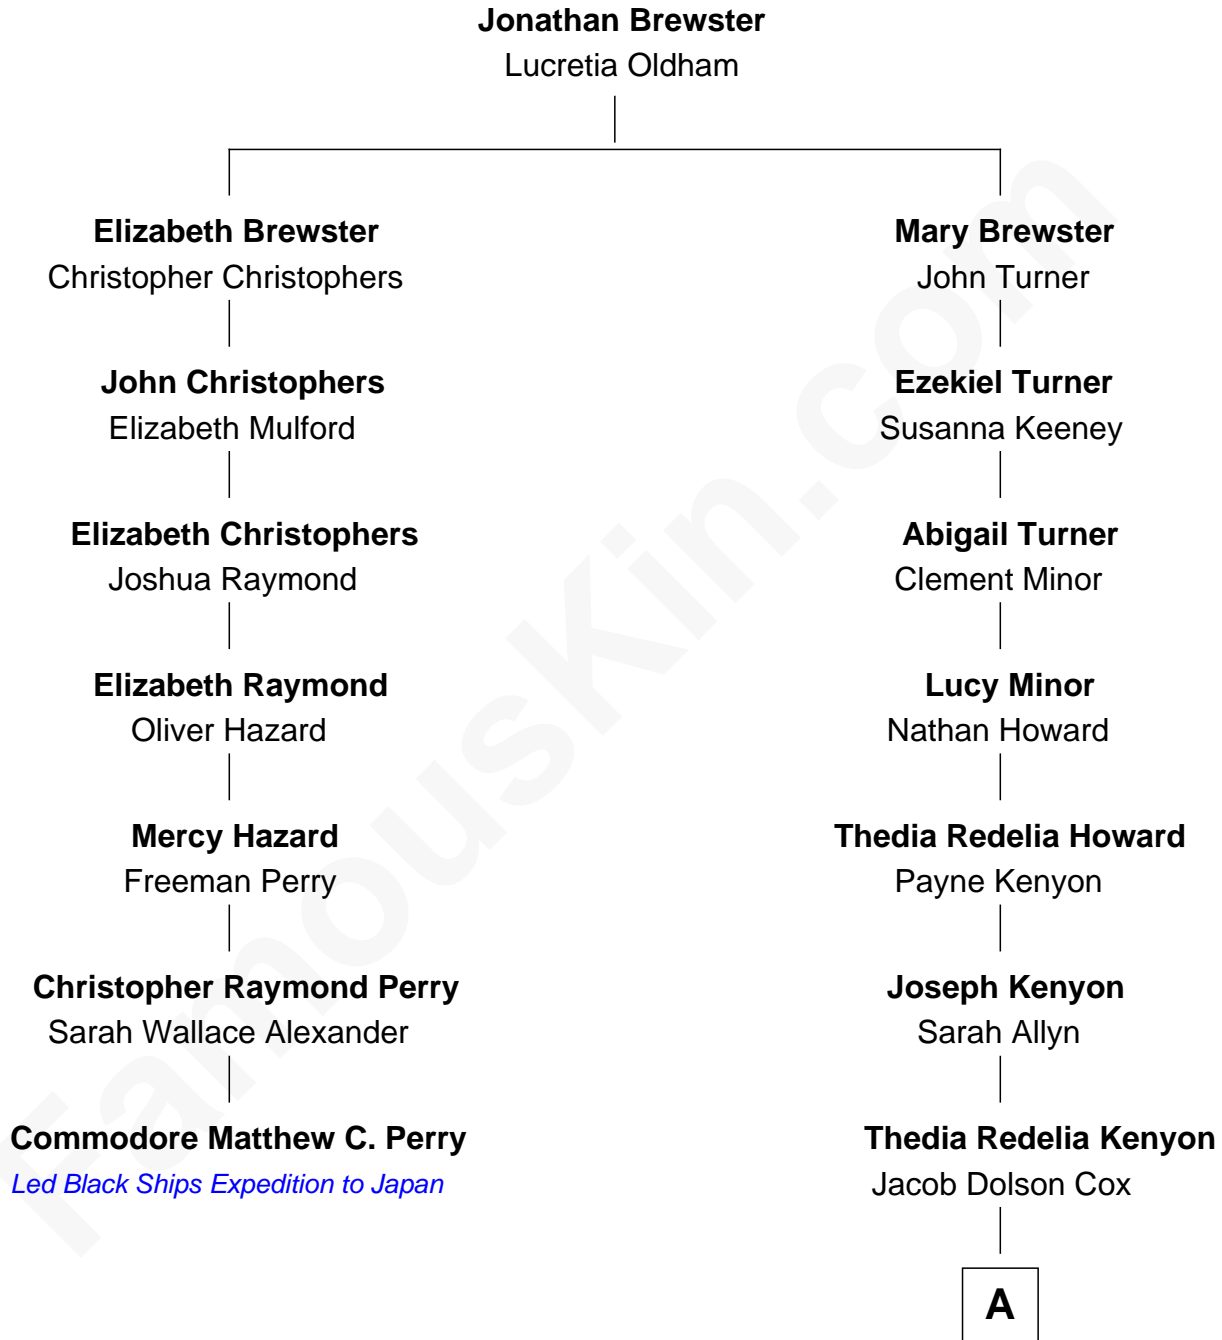

**FamousKin.com**  
**Relationship Chart of**  
**Commodore Matthew C. Perry**  
*Led Black Ships Expedition to Japan*

6th cousin 2 times removed of

**Kenyon Cox**  
*Painter and Illustrator*

A

Gen. Jacob Dolson Cox

Helen Clarissa Finney

Kenyon Cox

*Painter and Illustrator*

FamousKin.com