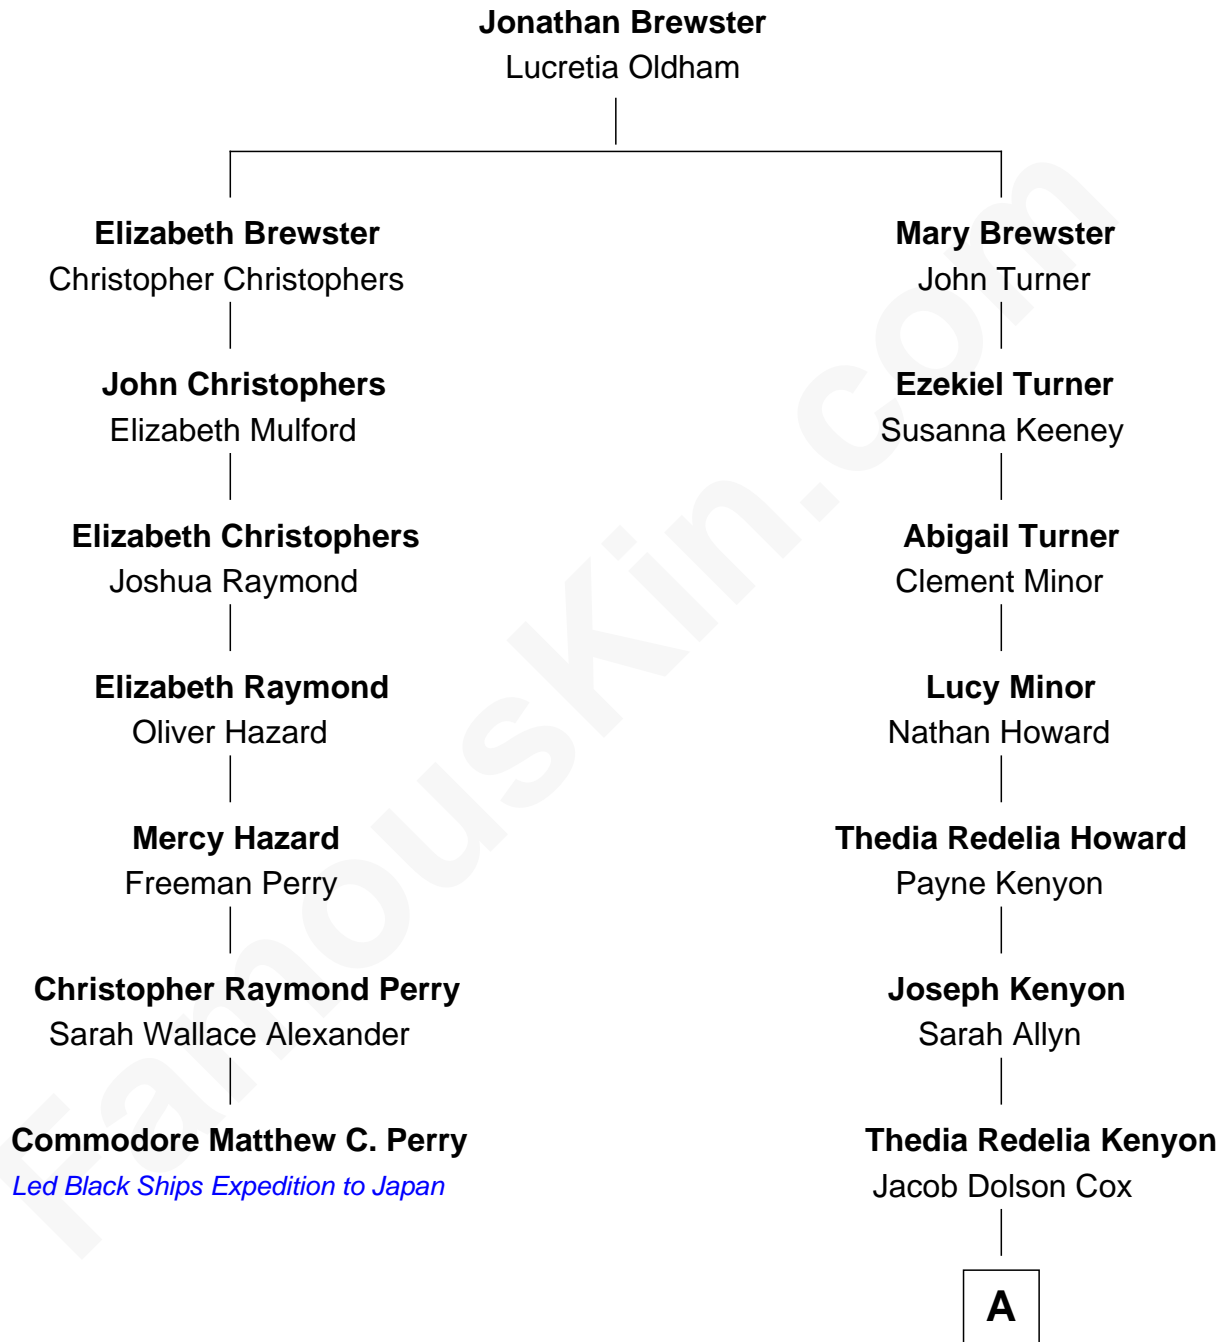

FamousKin.com
Relationship Chart of
Commodore Matthew C. Perry
Led Black Ships Expedition to Japan

6th cousin 3 times removed of

Allyn Cox
Muralist

A

Gen. Jacob Dolson Cox

Helen Clarissa Finney

Kenyon Cox

Louise Howland King

Allyn Cox

Muralist

FamousKin.com