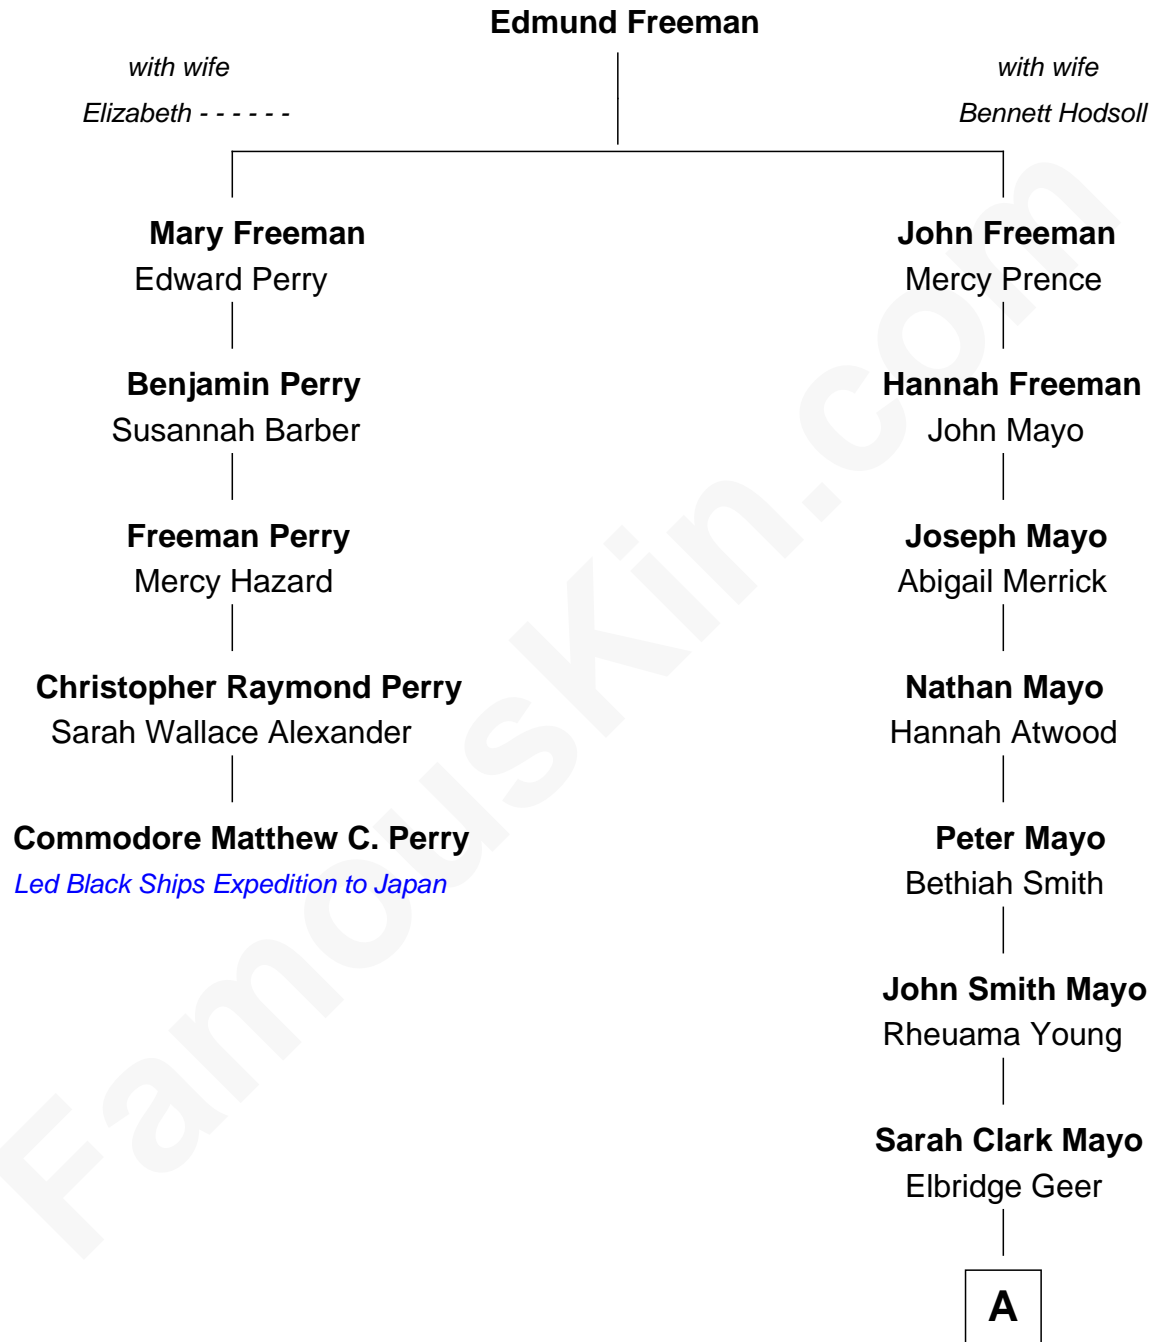

FamousKin.com
Relationship Chart of
Commodore Matthew C. Perry
Led Black Ships Expedition to Japan

4th cousin 6 times removed of

Annie Proulx
Novelist and Short Story Writer

A

George Eldridge Geer

Nellie May Appley

Sarah Mayo Geer

Lewis Ardian Gill

Lois Nellie Gill

George Napoleon Proulx

Annie Proulx

Novelist and Short Story Writer