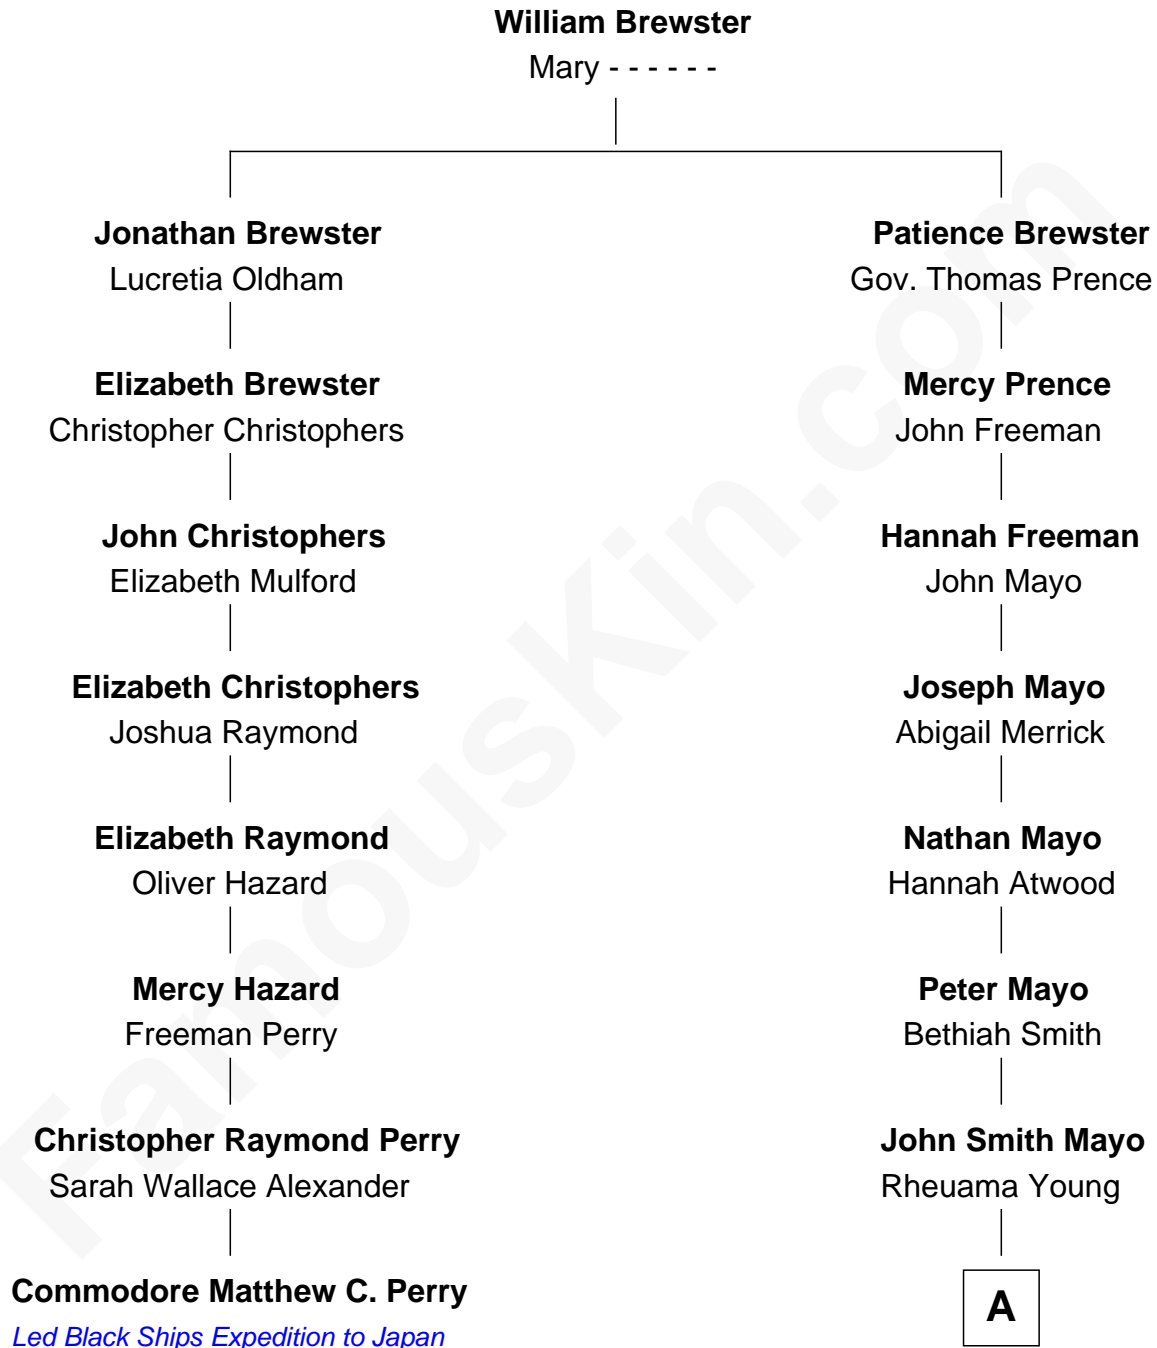

FamousKin.com
Relationship Chart of
Commodore Matthew C. Perry
Led Black Ships Expedition to Japan

7th cousin 4 times removed of

Annie Proulx
Novelist and Short Story Writer

A

—
Sarah Clark Mayo

Elbridge Geer

—
George Eldridge Geer

Nellie May Appley

—
Sarah Mayo Geer

Lewis Ardian Gill

—
Lois Nellie Gill

George Napoleon Proulx

—
Annie Proulx

Novelist and Short Story Writer