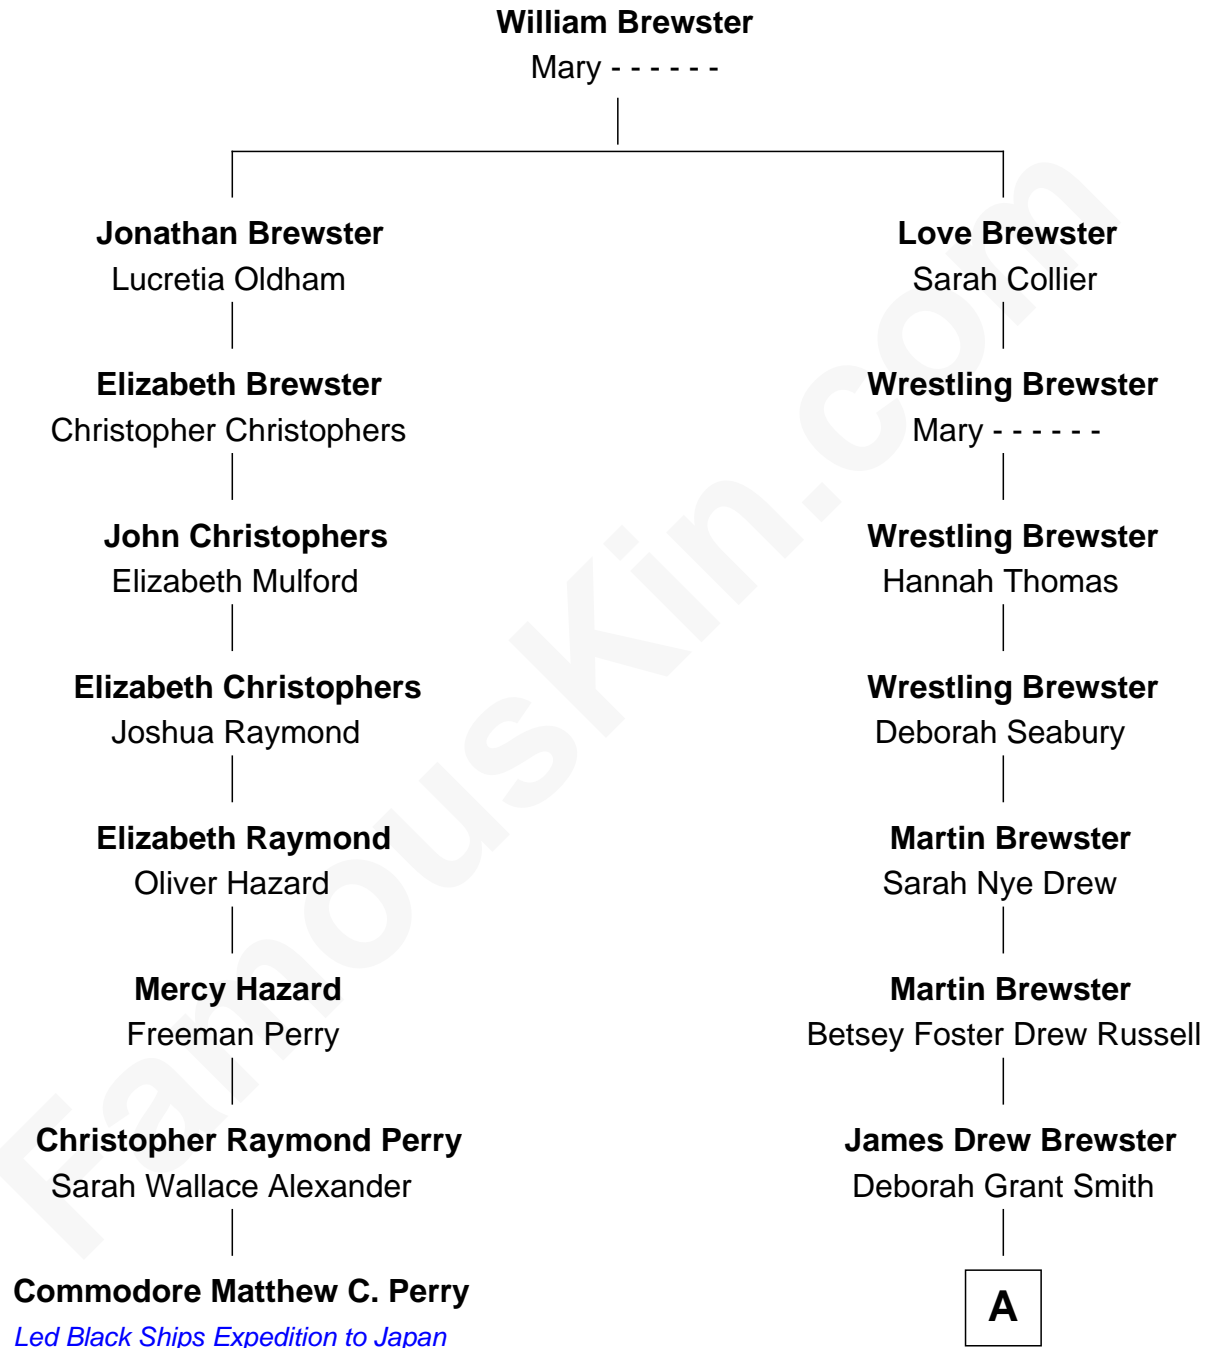

FamousKin.com
Relationship Chart of
Commodore Matthew C. Perry
Led Black Ships Expedition to Japan

7th cousin 1 time removed of

Admiral William Halsey
U.S. Navy - World War II

A

—
Anne Masters Brewster
William Frederick Halsey

—
Admiral William Halsey
U.S. Navy - World War II

FamousKin.com