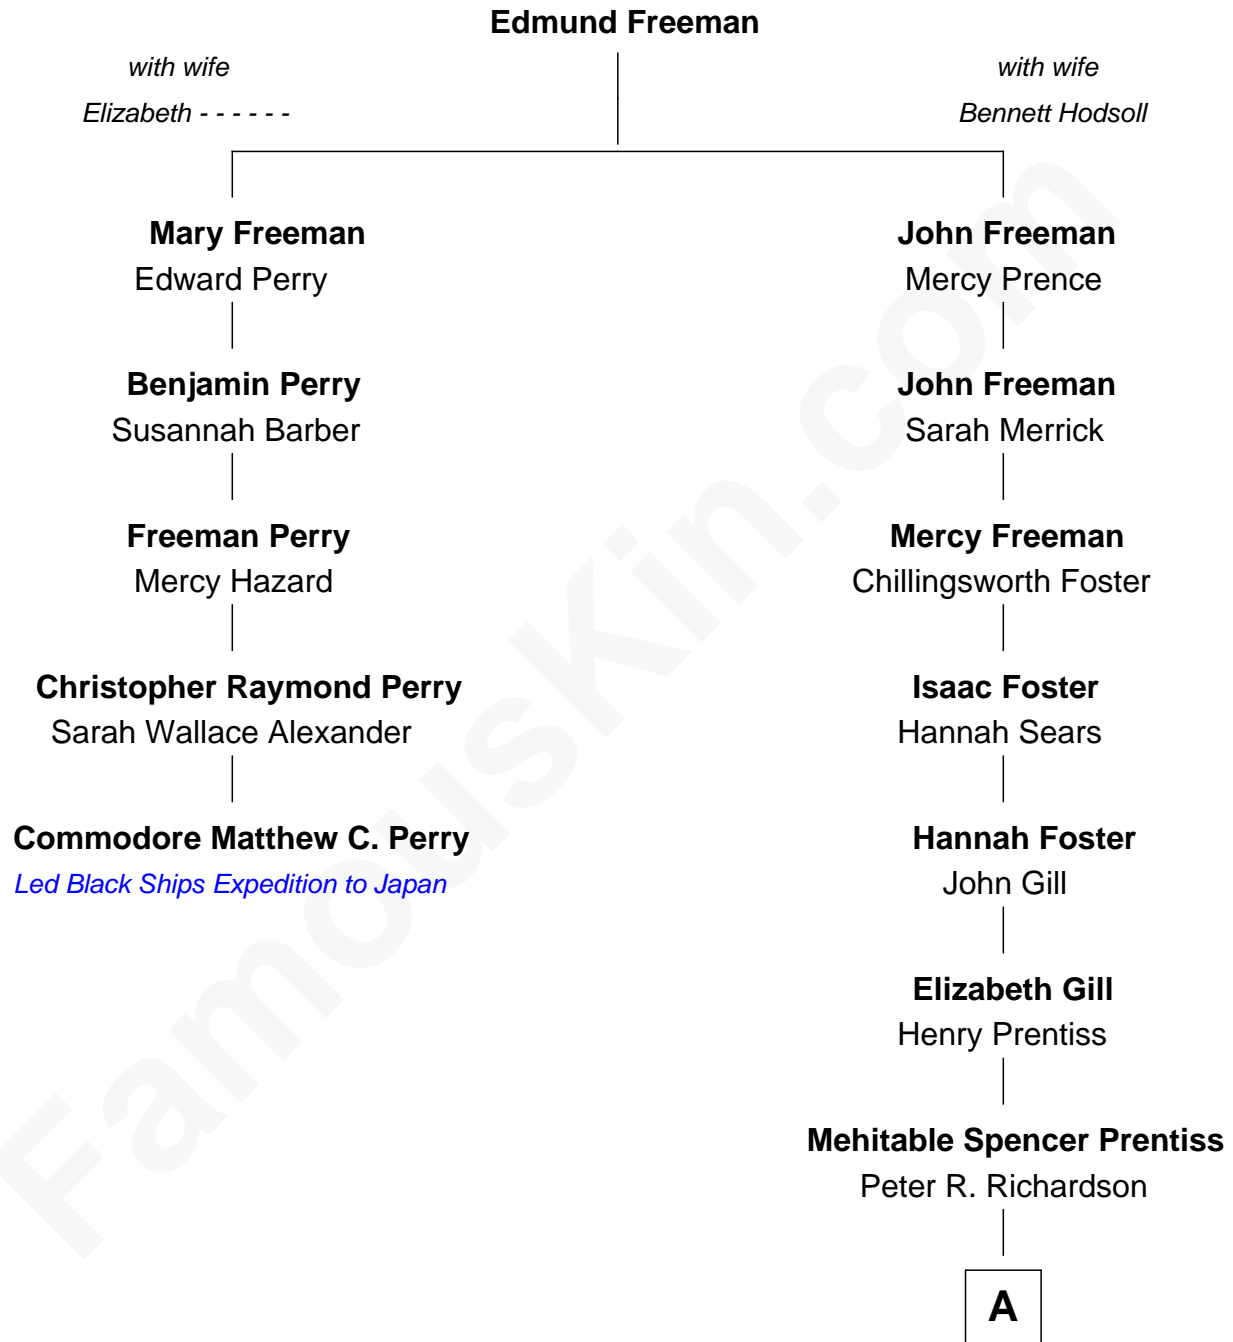

FamousKin.com
Relationship Chart of
Commodore Matthew C. Perry
Led Black Ships Expedition to Japan

4th cousin 6 times removed of

Bill Richardson
30th Governor of New Mexico

A

William Everett Richardson

Vesta Hodsdon

William Blaney Richardson

Rosaura Ojeda-Medero

William Blaine Richardson

María Luisa López-Collada

Bill Richardson

30th Governor of New Mexico

FamousKin.com