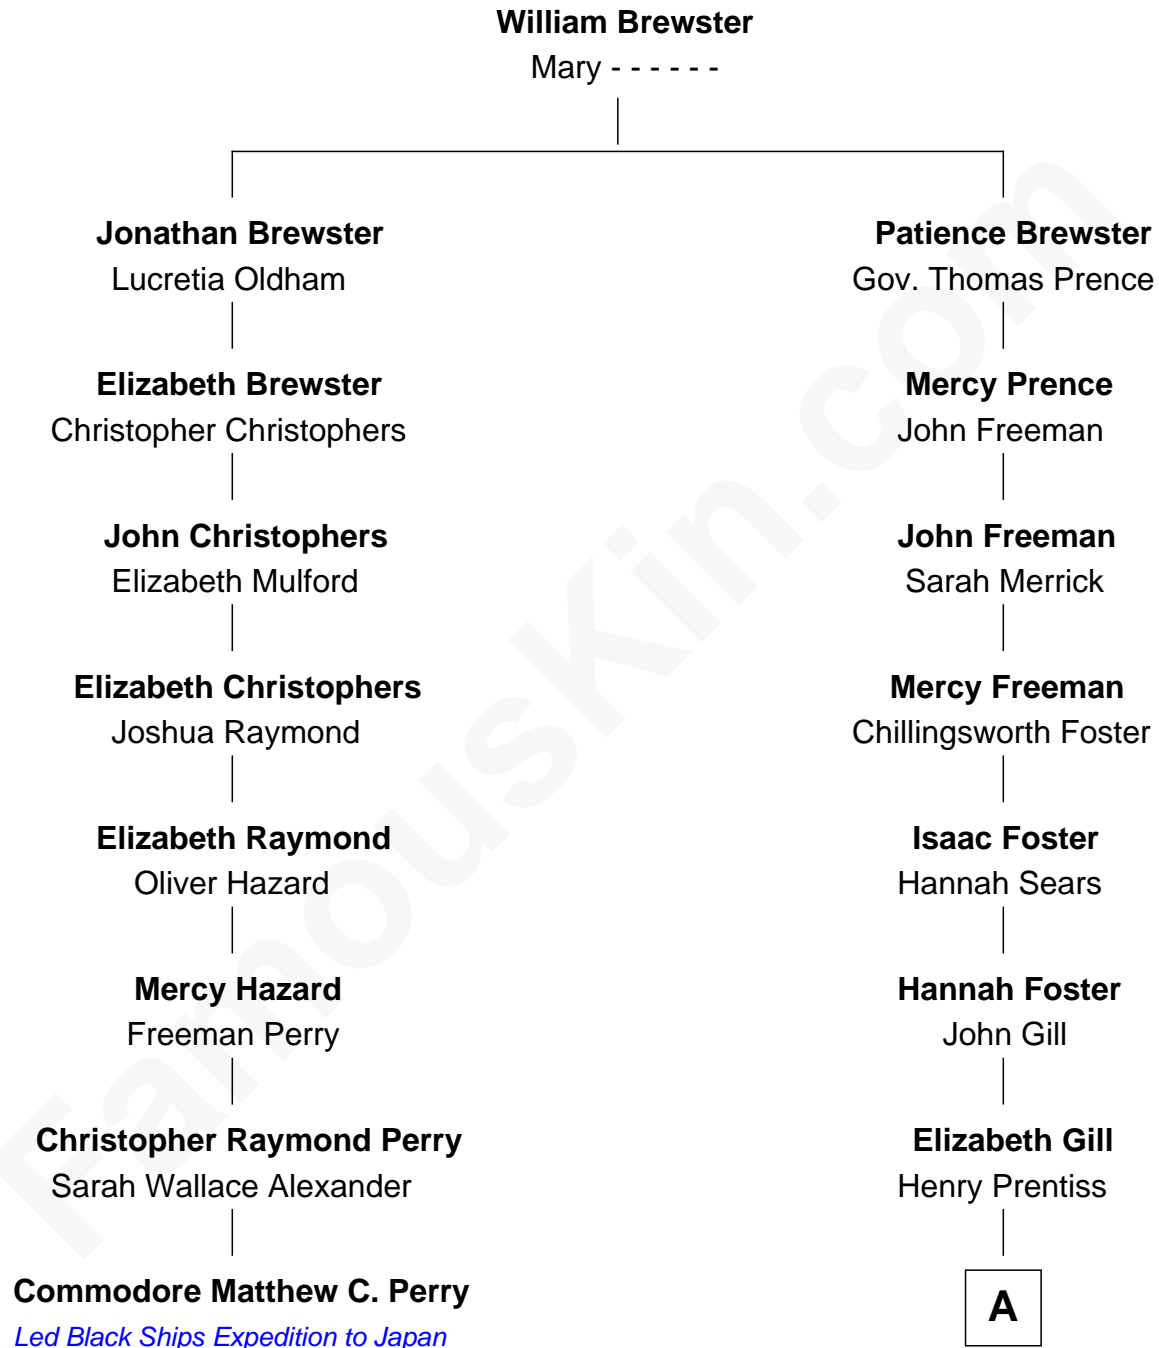

FamousKin.com
Relationship Chart of
Commodore Matthew C. Perry
Led Black Ships Expedition to Japan

7th cousin 4 times removed of

Bill Richardson
30th Governor of New Mexico

A

—
Mehitable Spencer Prentiss

Peter R. Richardson

—
William Everett Richardson

Vesta Hodsdon

—
William Blaney Richardson

Rosaura Ojeda-Medero

—
William Blaine Richardson

María Luisa López-Collada

—
Bill Richardson

30th Governor of New Mexico