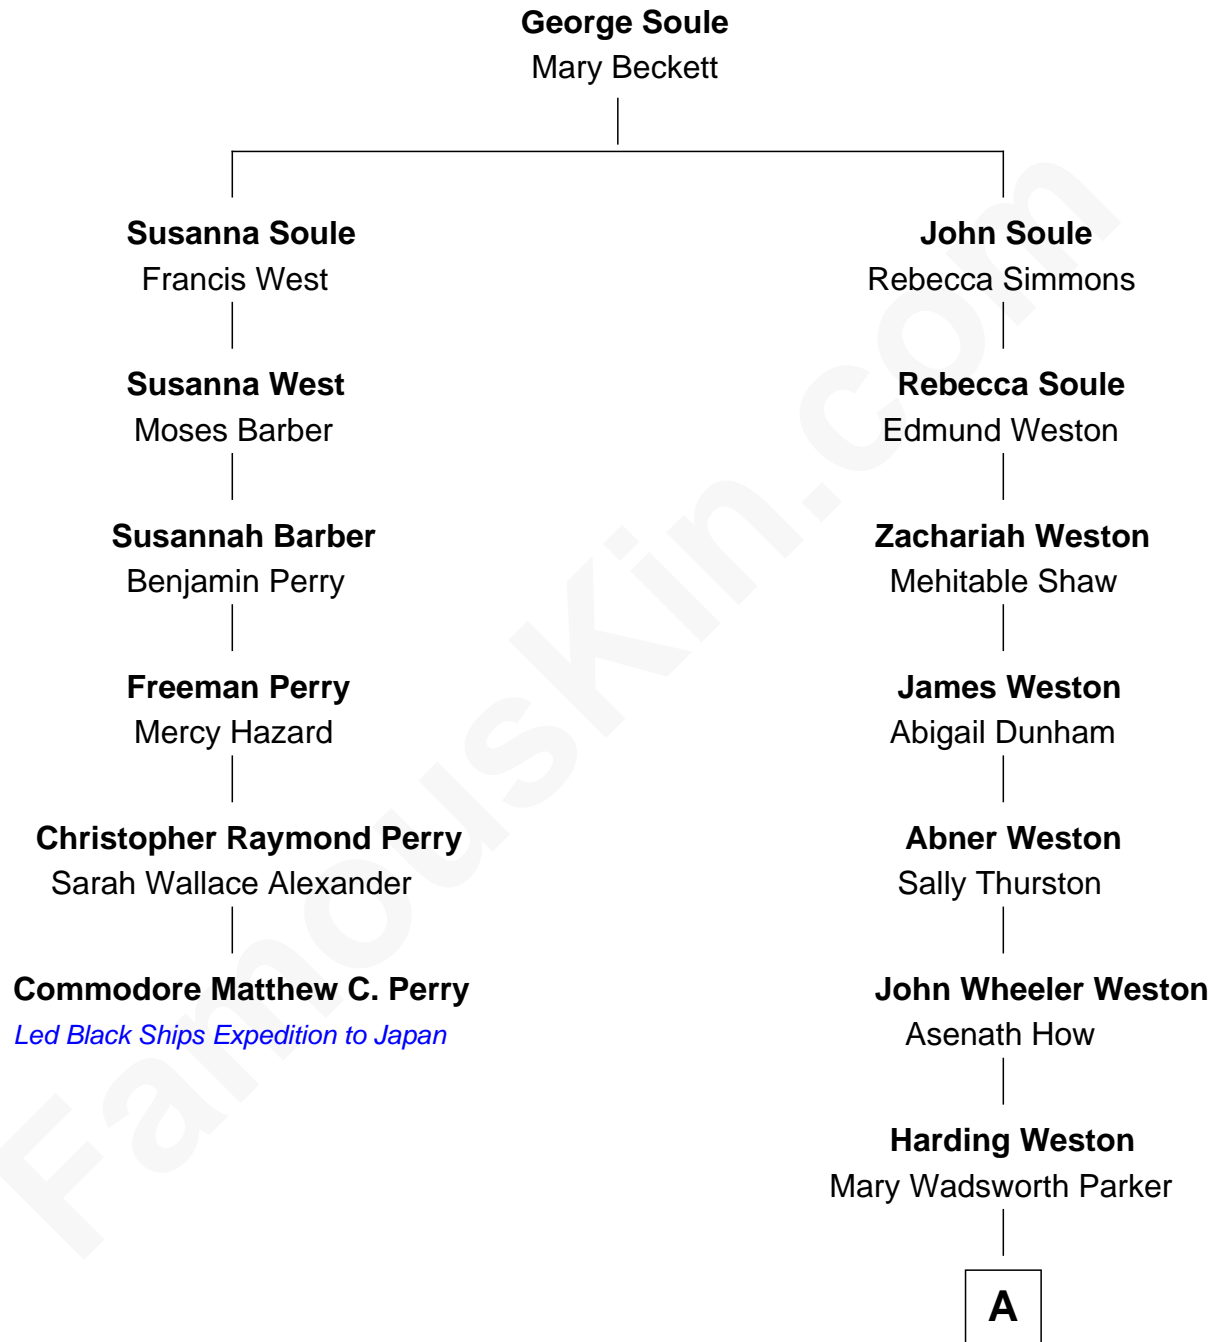

FamousKin.com
Relationship Chart of
Commodore Matthew C. Perry
Led Black Ships Expedition to Japan

5th cousin 3 times removed of
Ezra Pound
Expatriate American Poet and Critic

A

Isabel Weston
Homer Loomis Pound

Ezra Pound
Poet and Critic

FamousKin.com