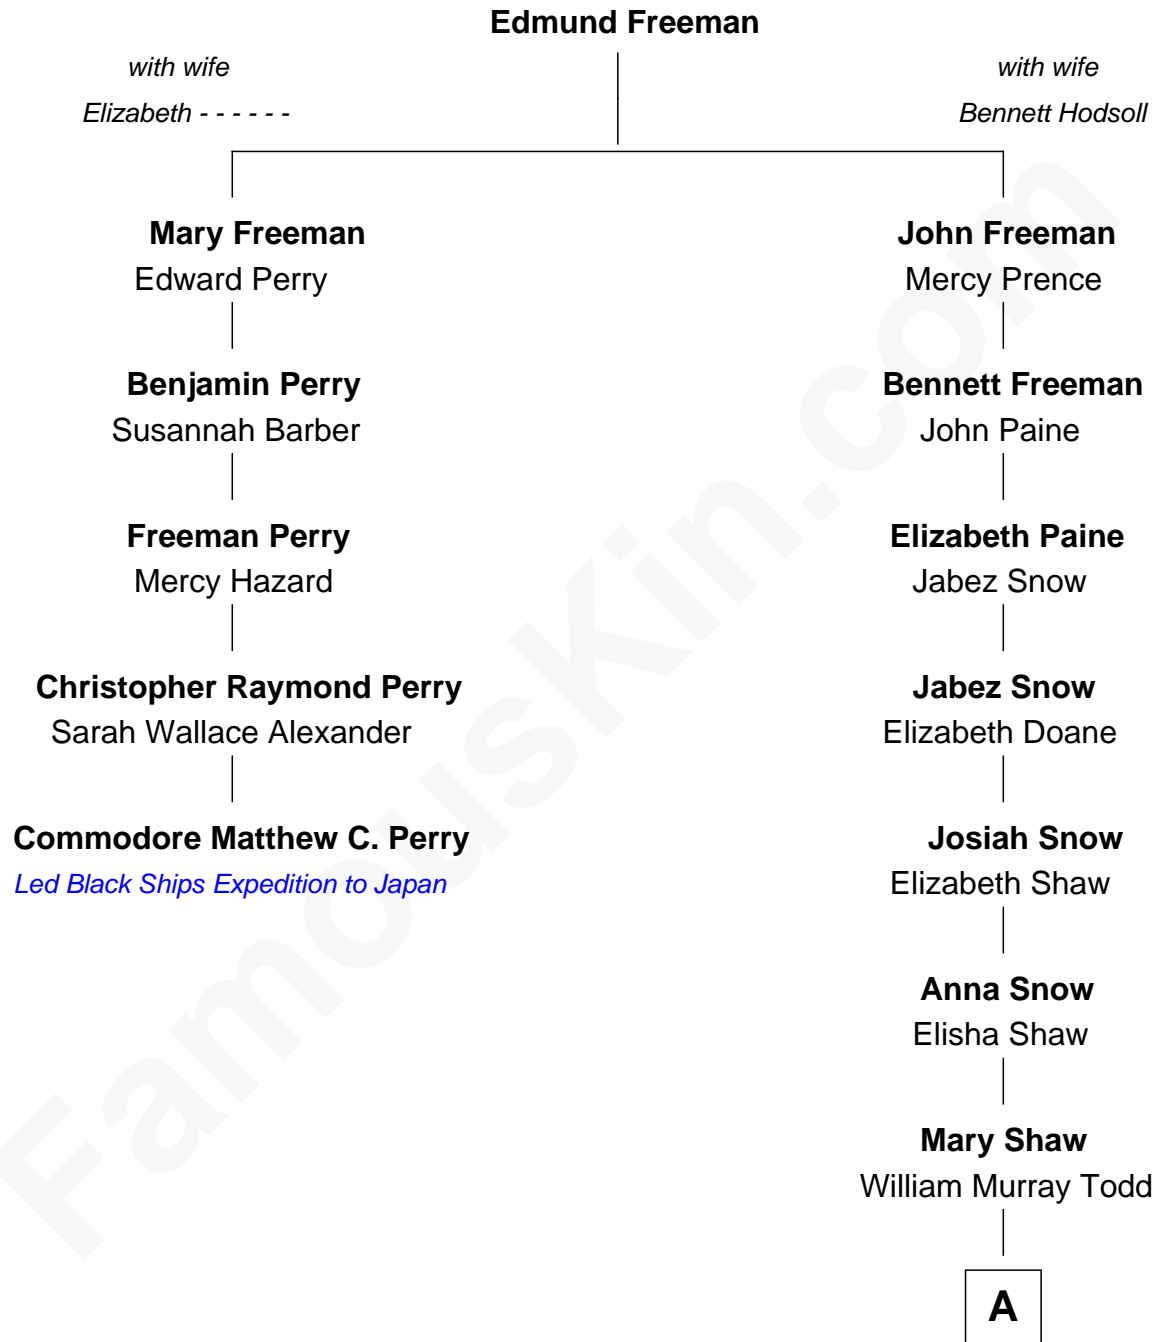

FamousKin.com
Relationship Chart of
Commodore Matthew C. Perry
Led Black Ships Expedition to Japan

4th cousin 6 times removed of

Tamsin Todd
 CEO, Findmypast

FamousKin.com