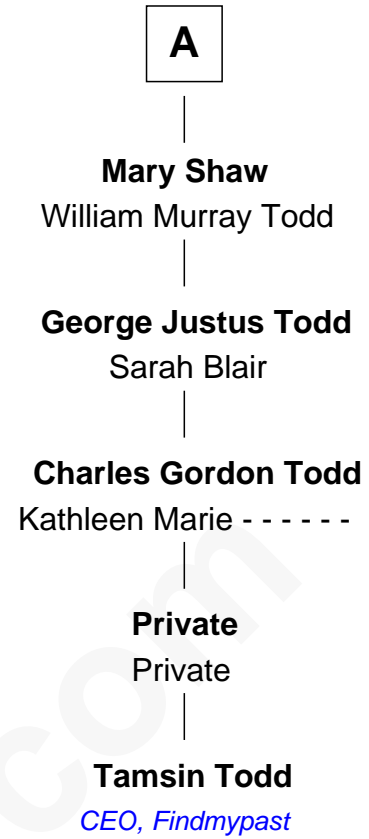

FamousKin.com
Relationship Chart of
Commodore Matthew C. Perry
Led Black Ships Expedition to Japan

7th cousin 4 times removed of

Tamsin Todd
 CEO, Findmypast

William Brewster

Mary - - - - -

Jonathan Brewster

Oliver Hazard

Mercy Hazard

Freeman Perry

Christopher Raymond Perry

Sarah Wallace Alexander

Commodore Matthew C. Perry

Led Black Ships Expedition to Japan

Patience Brewster

Gov. Thomas Prence

Mercy Prence

John Freeman

Bennett Freeman

John Paine

Elizabeth Paine

Jabez Snow

Jabez Snow

Elizabeth Doane

Josiah Snow

Elizabeth Shaw

Anna Snow

Elisha Shaw

A

FamousKin.com