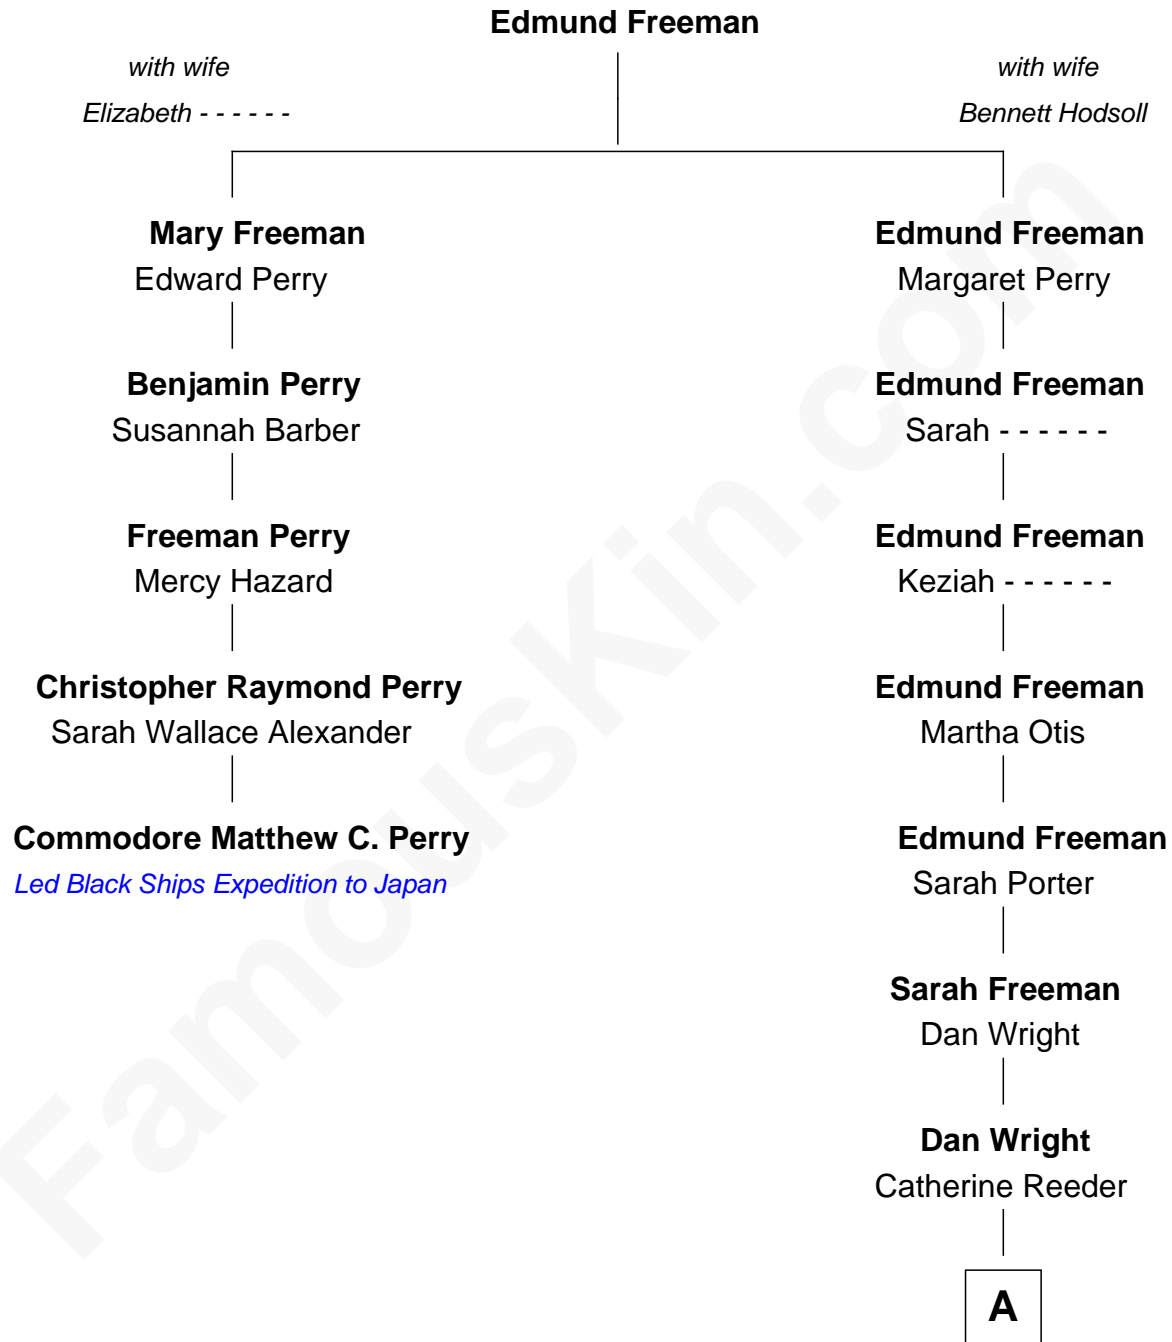

FamousKin.com
Relationship Chart of
Commodore Matthew C. Perry
Led Black Ships Expedition to Japan

4th cousin 4 times removed of
Wilbur Wright
Wright Brothers - Aviation Pioneer

A

Bishop Milton Wright
Susan Catherine Koerner

Wilbur Wright
Aviation Pioneer

FamousKin.com