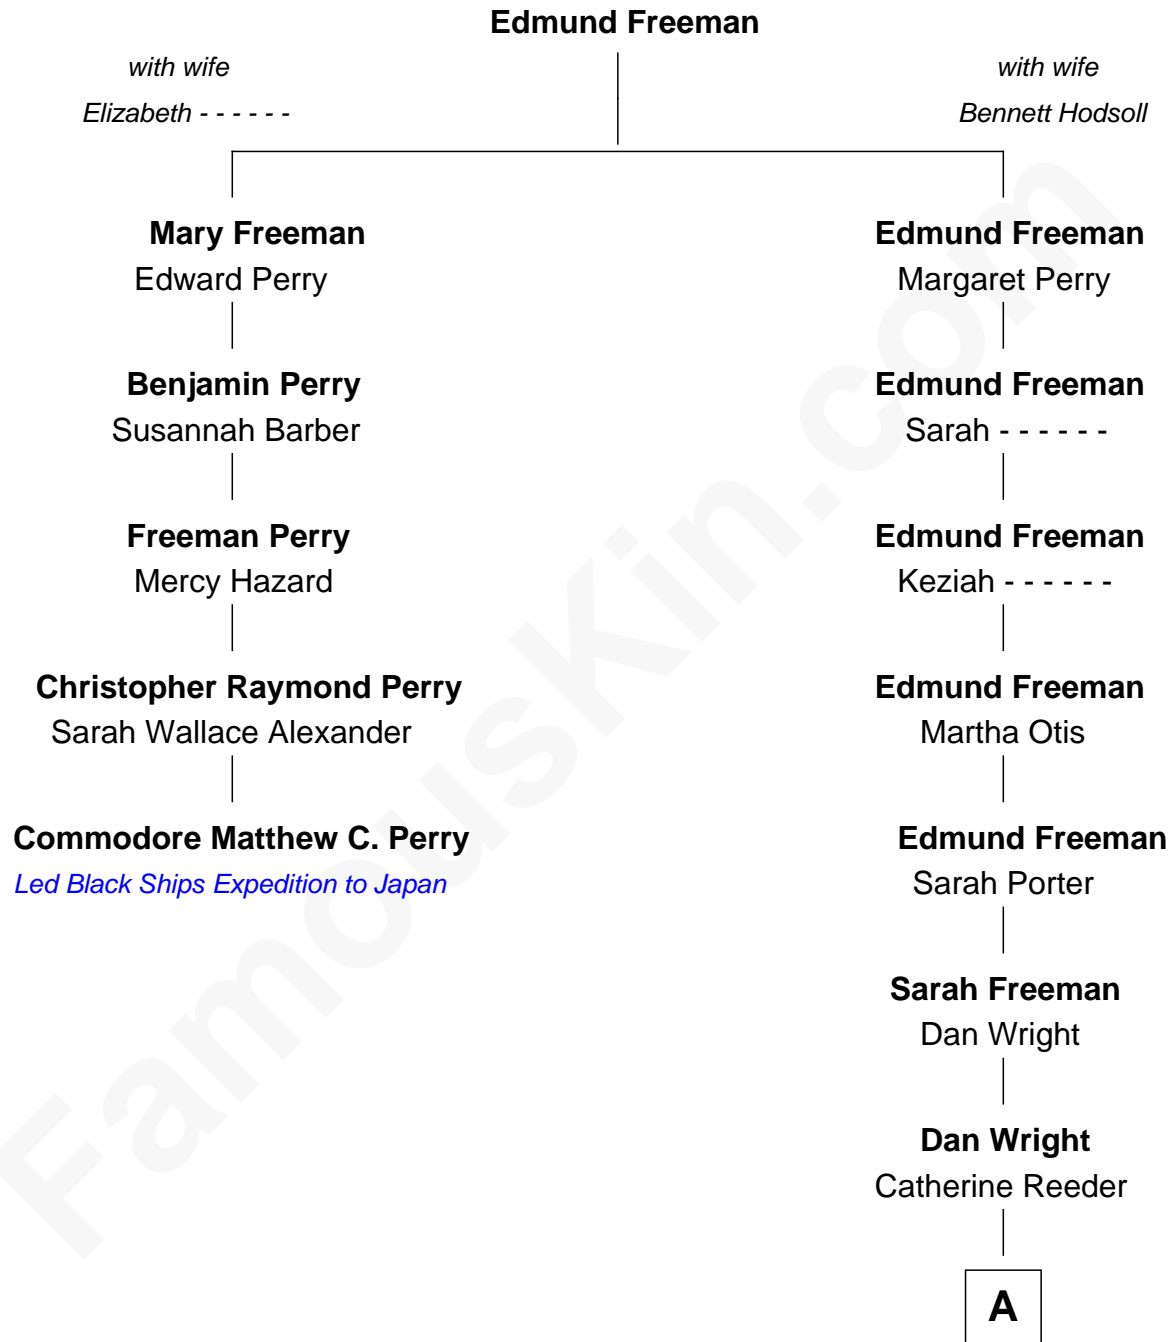

FamousKin.com
Relationship Chart of
Commodore Matthew C. Perry
Led Black Ships Expedition to Japan

4th cousin 4 times removed of

Orville Wright
Wright Brothers - Aviation Pioneer

A

Bishop Milton Wright
Susan Catherine Koerner

Orville Wright
Aviation Pioneer

FamousKin.com