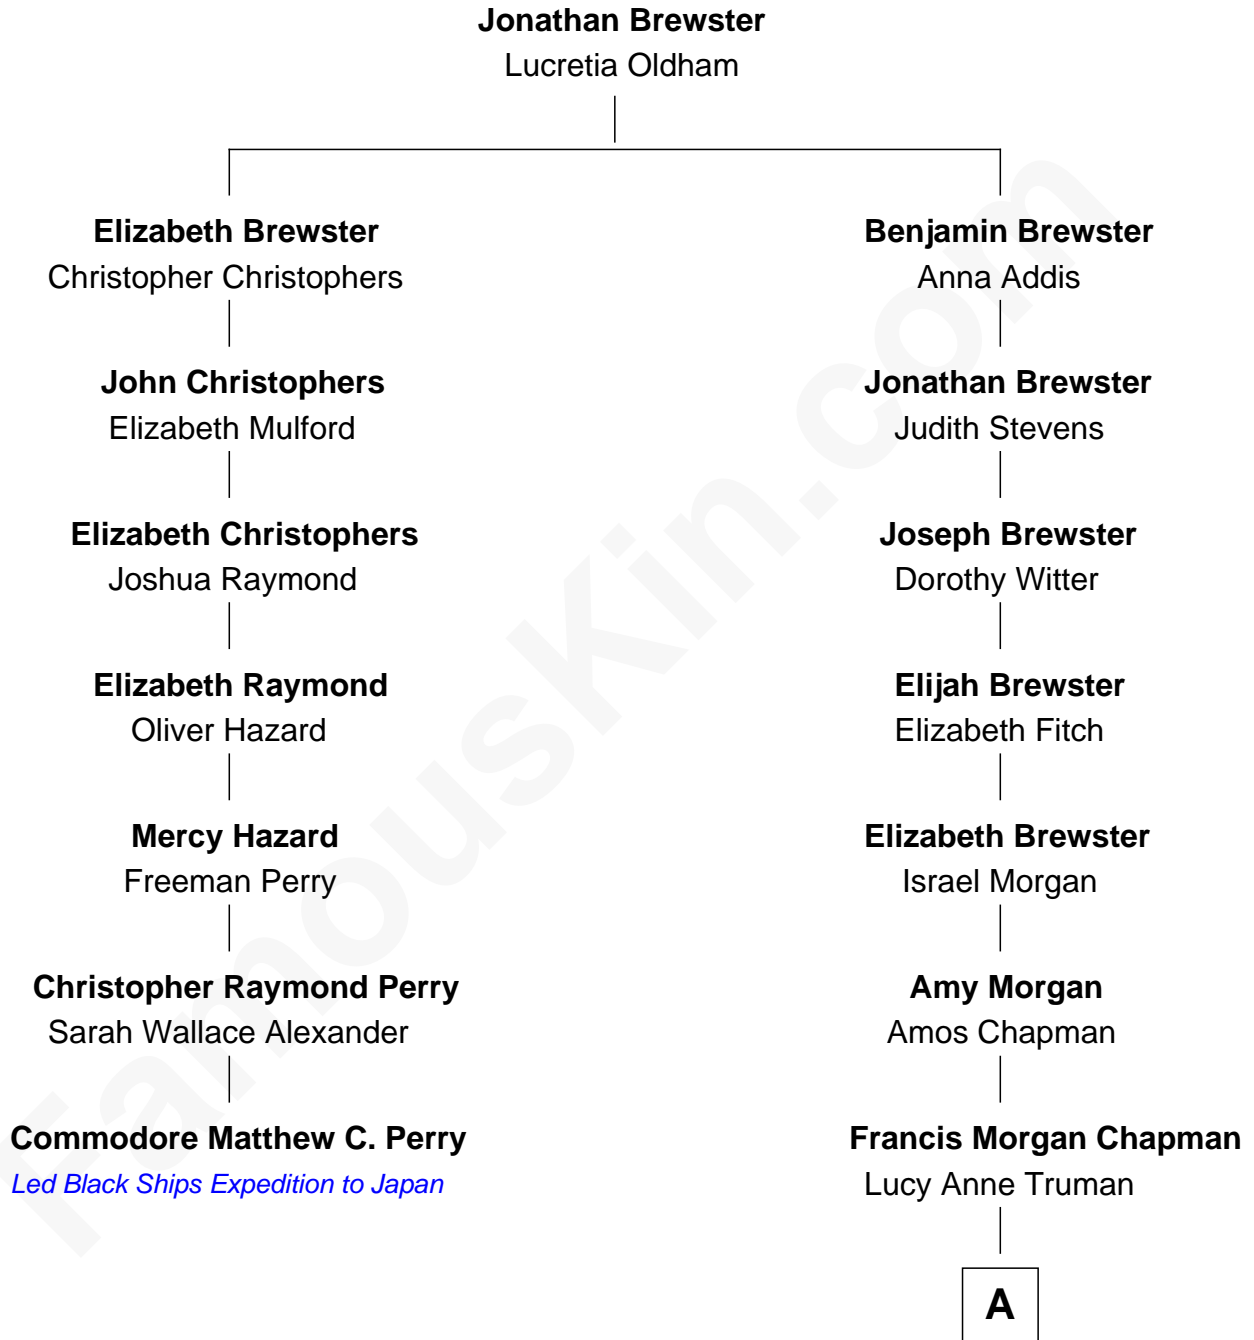

FamousKin.com
Relationship Chart of
Commodore Matthew C. Perry
Led Black Ships Expedition to Japan

6th cousin 3 times removed of

Nelson Rockefeller
41st U.S. Vice-President

A

Abby Pearce Truman Chapman

Nelson Wilmarth Aldrich

Abby Greene Aldrich

John Davison Rockefeller

Nelson Rockefeller

41st U.S. Vice-President

FamousKin.com