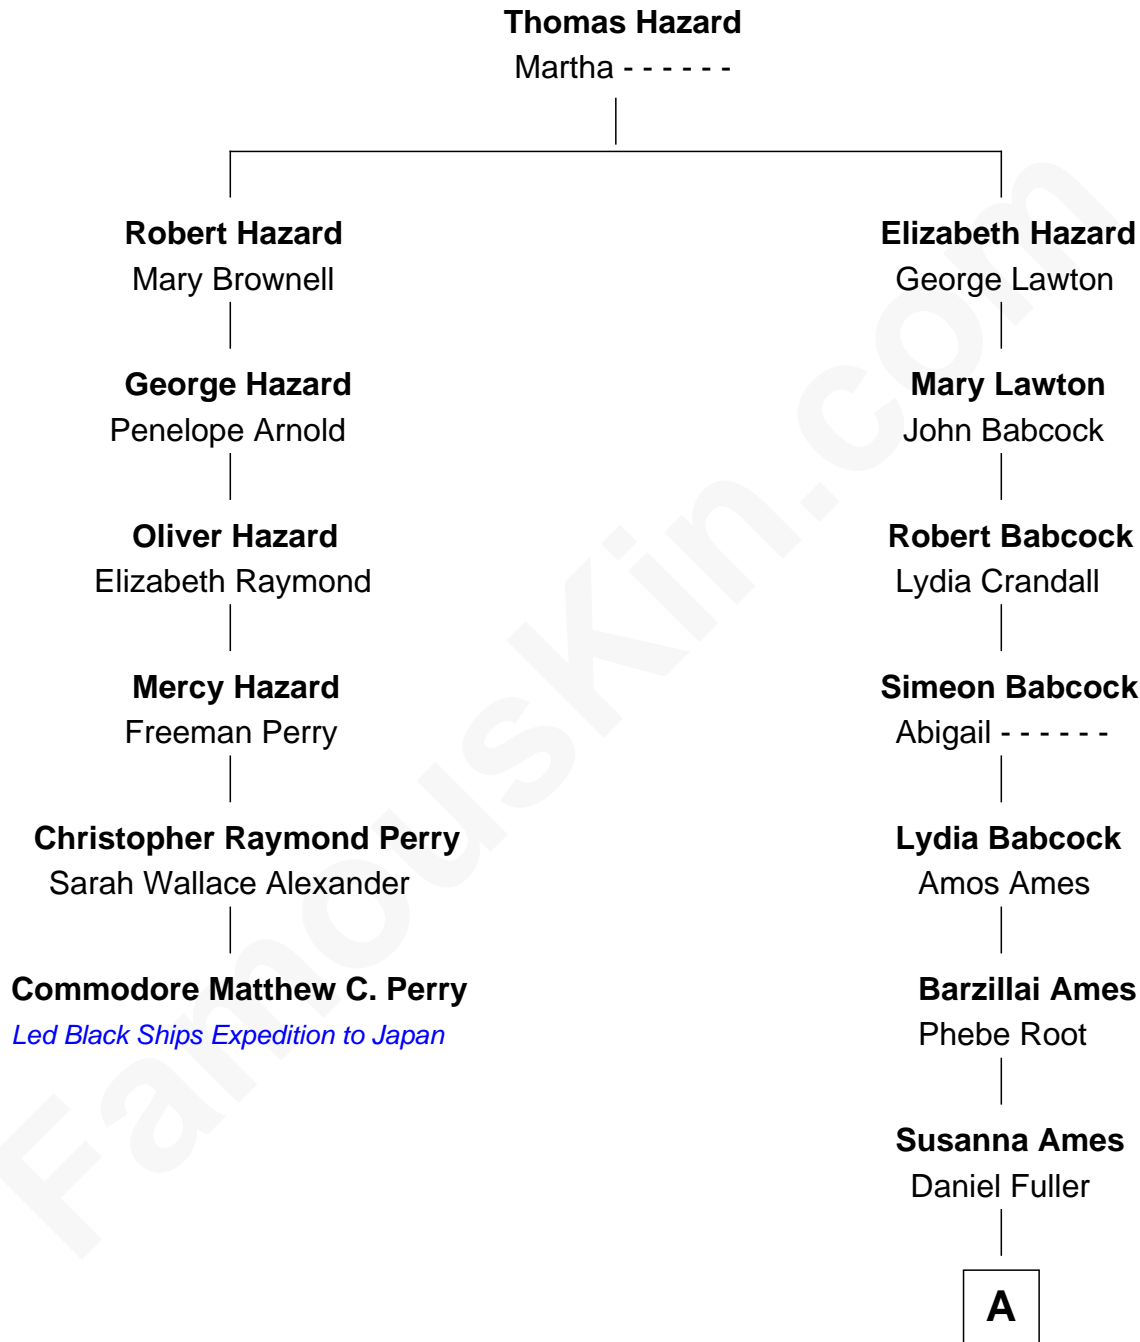

FamousKin.com
Relationship Chart of
Commodore Matthew C. Perry
Led Black Ships Expedition to Japan

5th cousin 6 times removed of
Rob Schneider
Comedian, TV and Movie Actor

A

—
Lafayette Fuller

Harriet Keel

—
Ada Fuller

Oscar W. Monroe

—
Ulysses Stanley Monroe

Victoria Estacio

—
Pilar M. Monroe

Marvin Schneider

—
Rob Schneider

Comedian, TV and Movie Actor