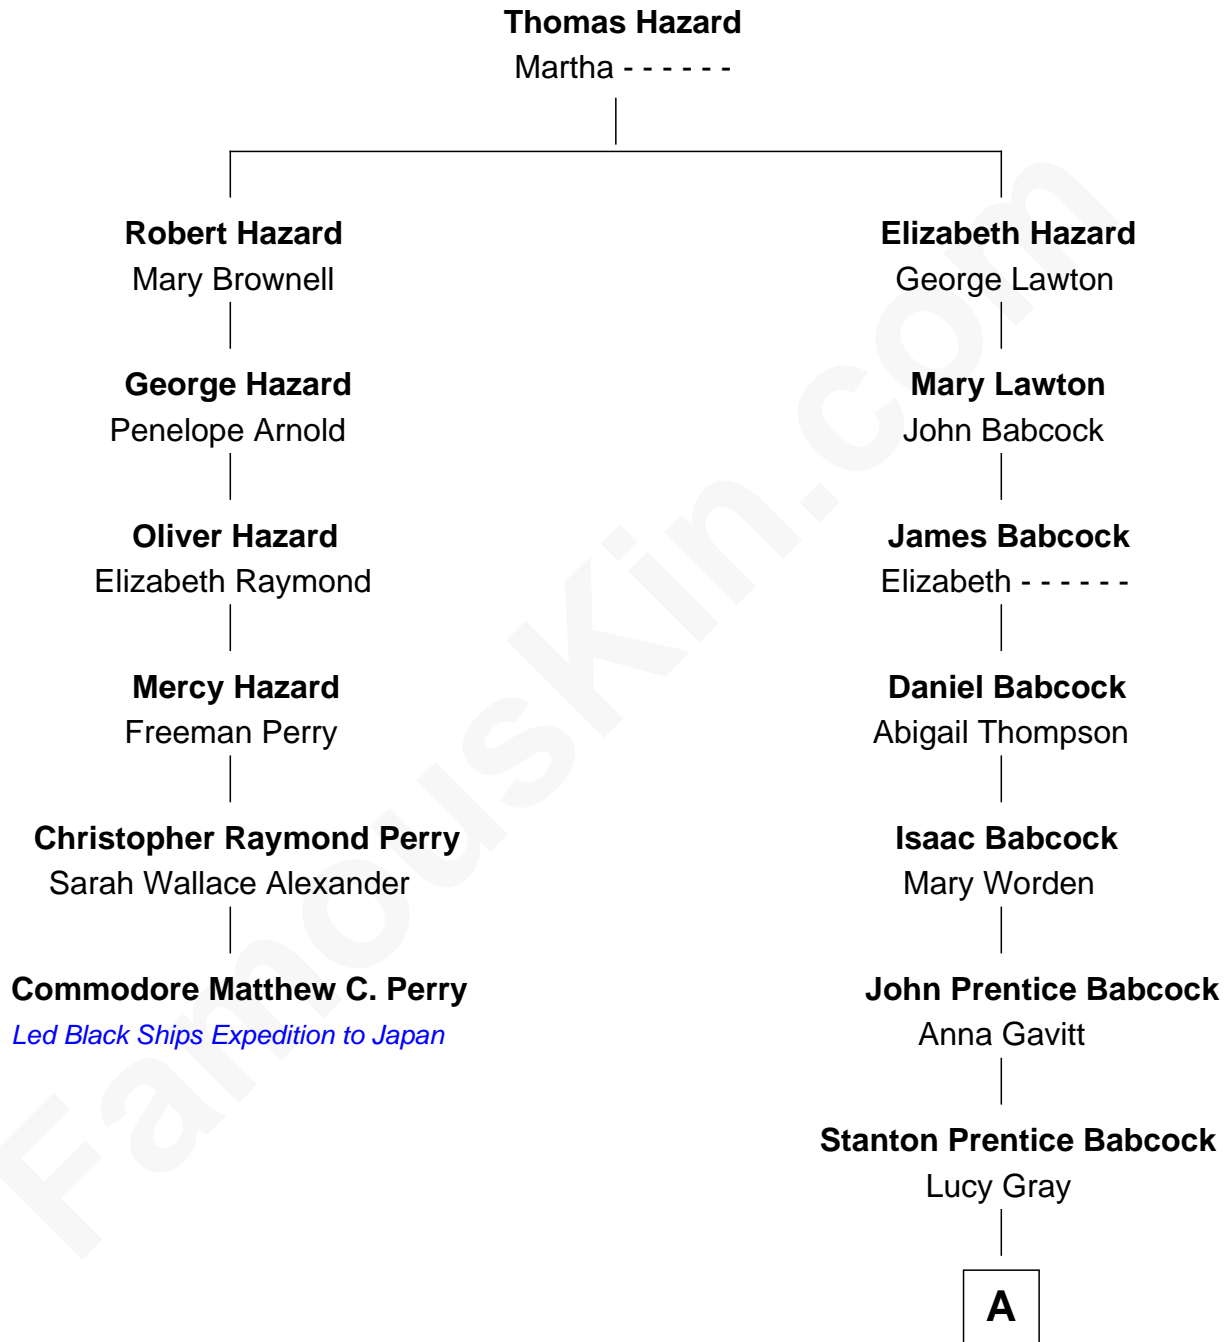

FamousKin.com
Relationship Chart of
Commodore Matthew C. Perry
Led Black Ships Expedition to Japan

5th cousin 8 times removed of

Gretchen Mol
TV and Movie Actress

A

Mary Babcock

Hadlai Fish

Mary Ellen Fish

Joseph Hull

William Robinson Hull

Lillian J. Miller

Virgia Viola Hull

Harry Clift Morgan

Henry Williams Morgan

Beatrix Chappuis

Janet Morgan

James Curtis Mol

Gretchen Mol

TV and Movie Actress