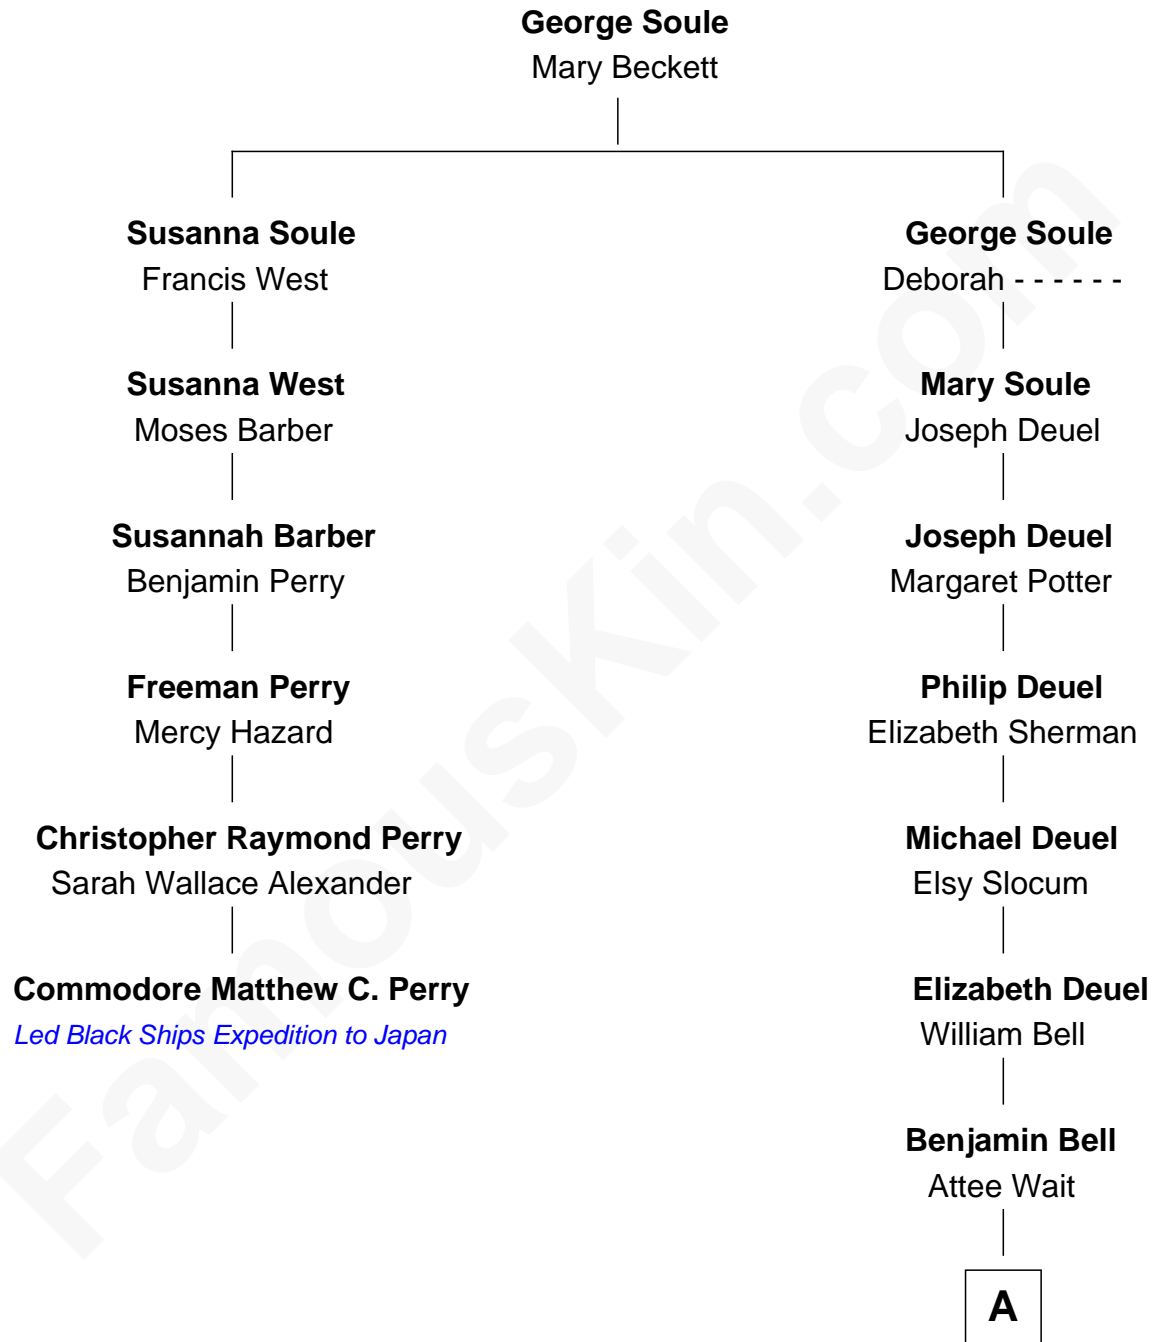

FamousKin.com
Relationship Chart of
Commodore Matthew C. Perry
Led Black Ships Expedition to Japan

5th cousin 7 times removed of

Vanessa Hudgens
TV, Movie and Stage Actress

A

Polly Bell

Ira H. Sessions

Lucy Eva Sessions

William Riley Pemberton

Freda Colene Pemberton

Dawsey Karnes

Bonnie Lee Karnes

John Robert Hudgens

Gregory Thomas Hudgens

Gina Alda Guangco

Vanessa Hudgens

TV, Movie and Stage Actress