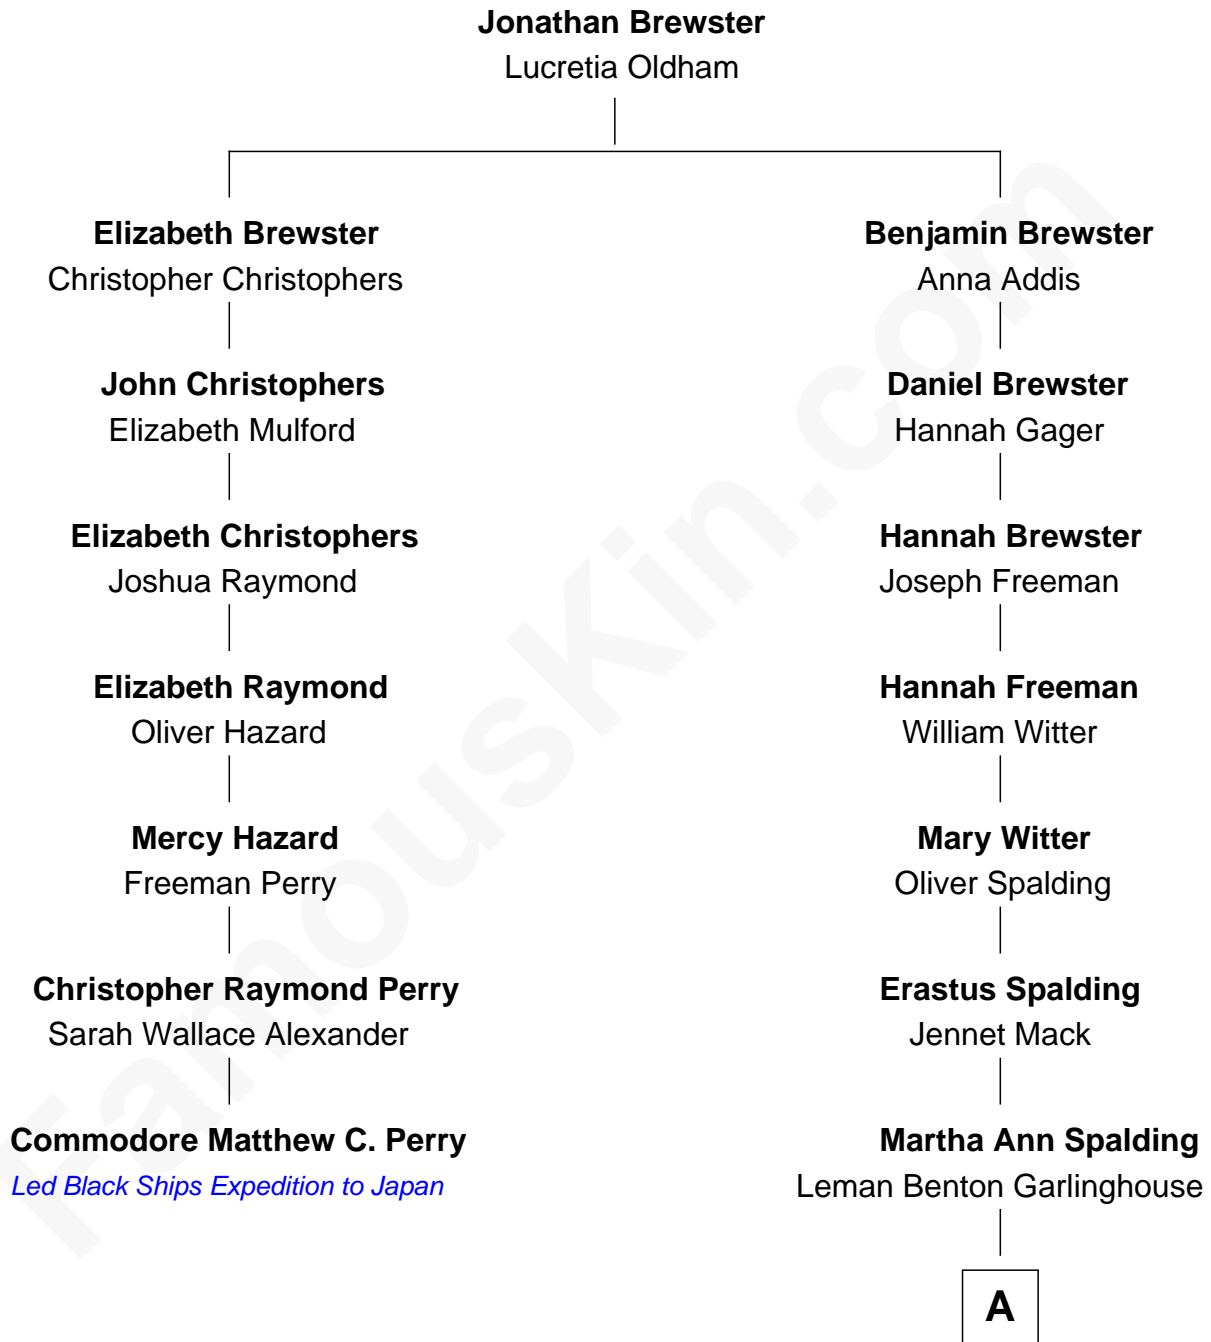

FamousKin.com
Relationship Chart of
Commodore Matthew C. Perry
Led Black Ships Expedition to Japan

6th cousin 3 times removed of

Katharine Hepburn
Movie Actress

A

Caroline Garlinghouse
Alfred Augustus Houghton

Katharine Martha Houghton
Thomas Norval Hepburn

Katharine Hepburn
Movie Actress

FamousKin.com