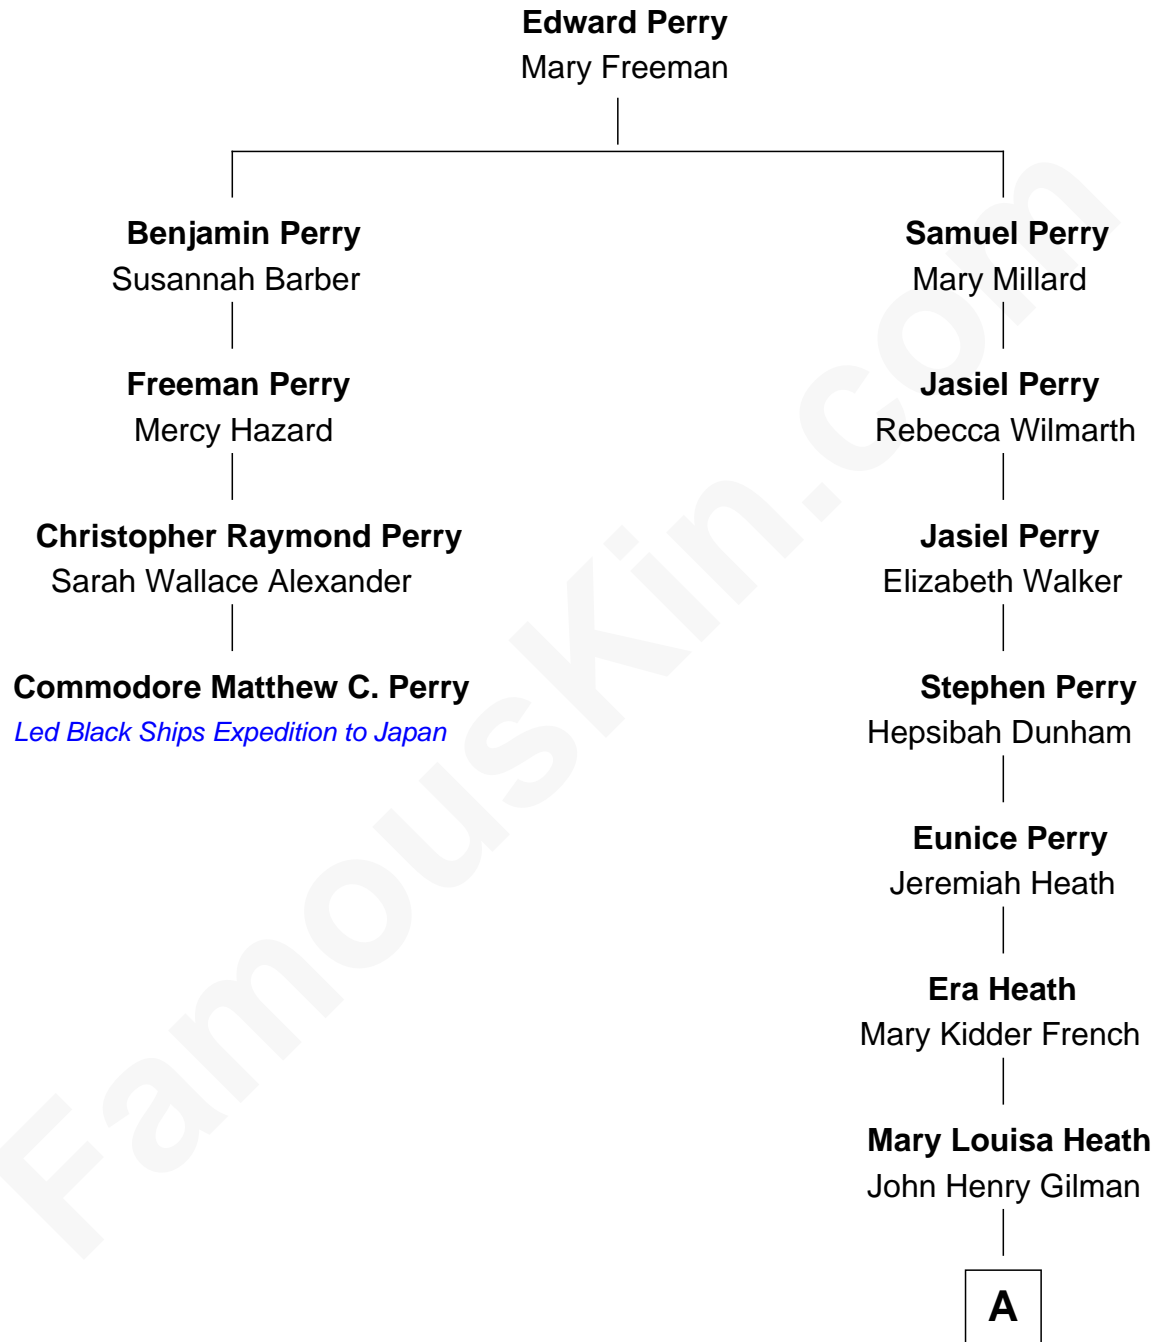

FamousKin.com
Relationship Chart of
Commodore Matthew C. Perry
Led Black Ships Expedition to Japan

3rd cousin 5 times removed of

Frank G. Allen
51st Governor of Massachusetts

A

Abbie Louise Gilman

Frank Mitchell Allen

Frank G. Allen

51st Governor of Massachusetts

FamousKin.com