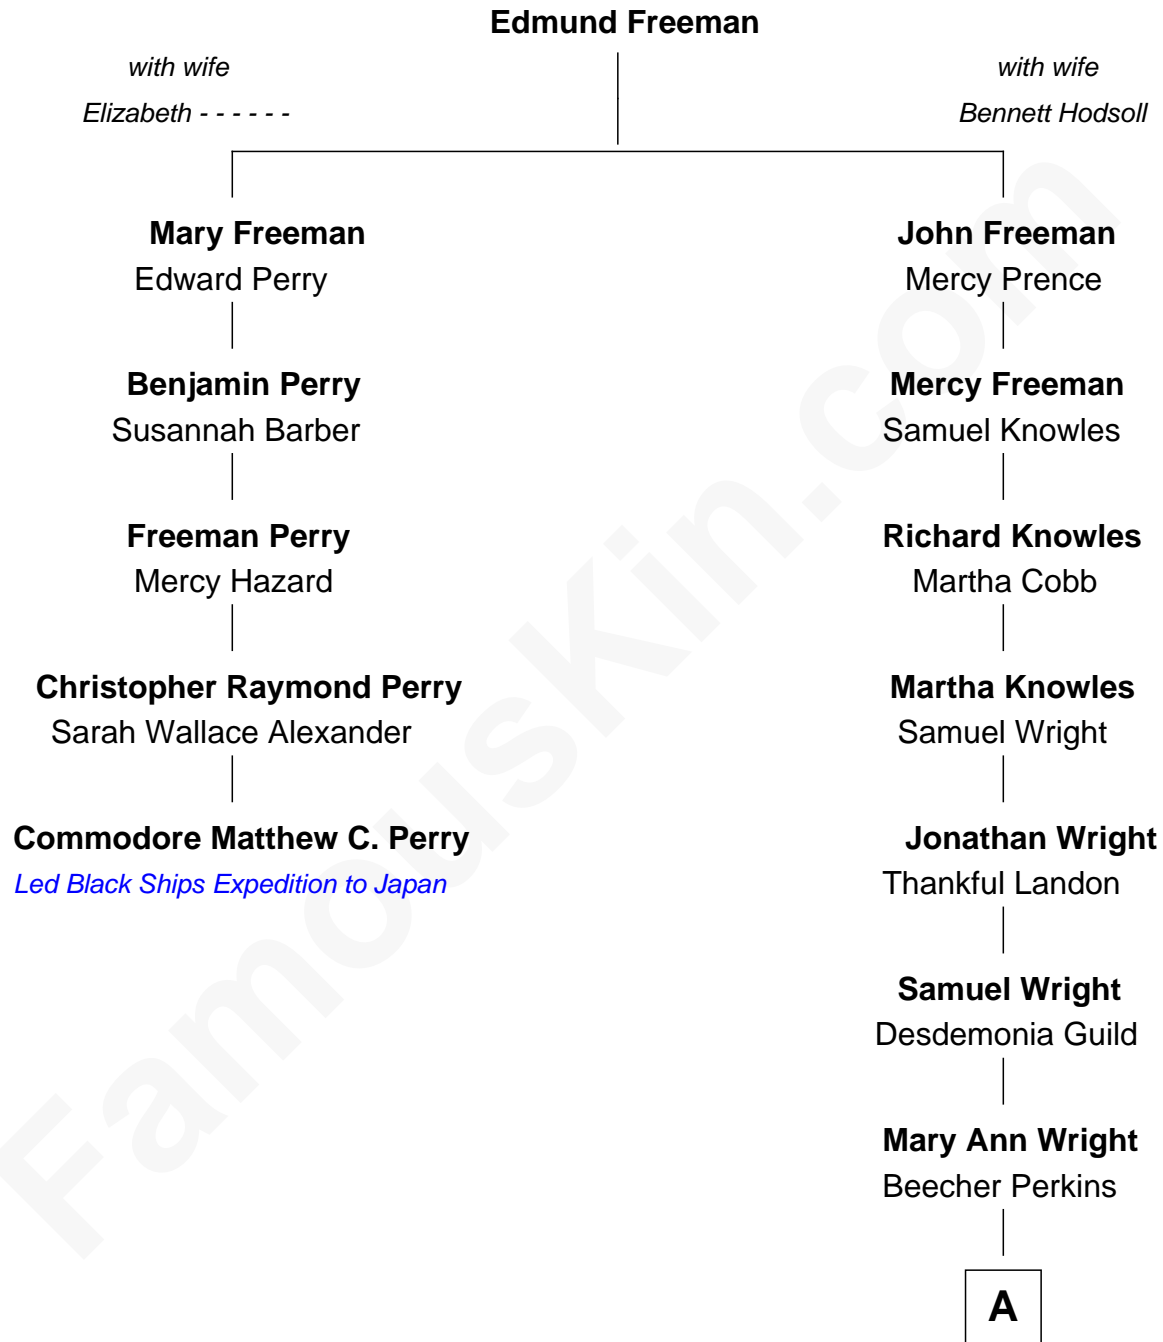

FamousKin.com
Relationship Chart of
Commodore Matthew C. Perry
Led Black Ships Expedition to Japan

4th cousin 8 times removed of

Thomas Sadoski
Stage, TV and Movie Actor

A

Harley P. Perkins

Carrie A. Morgan