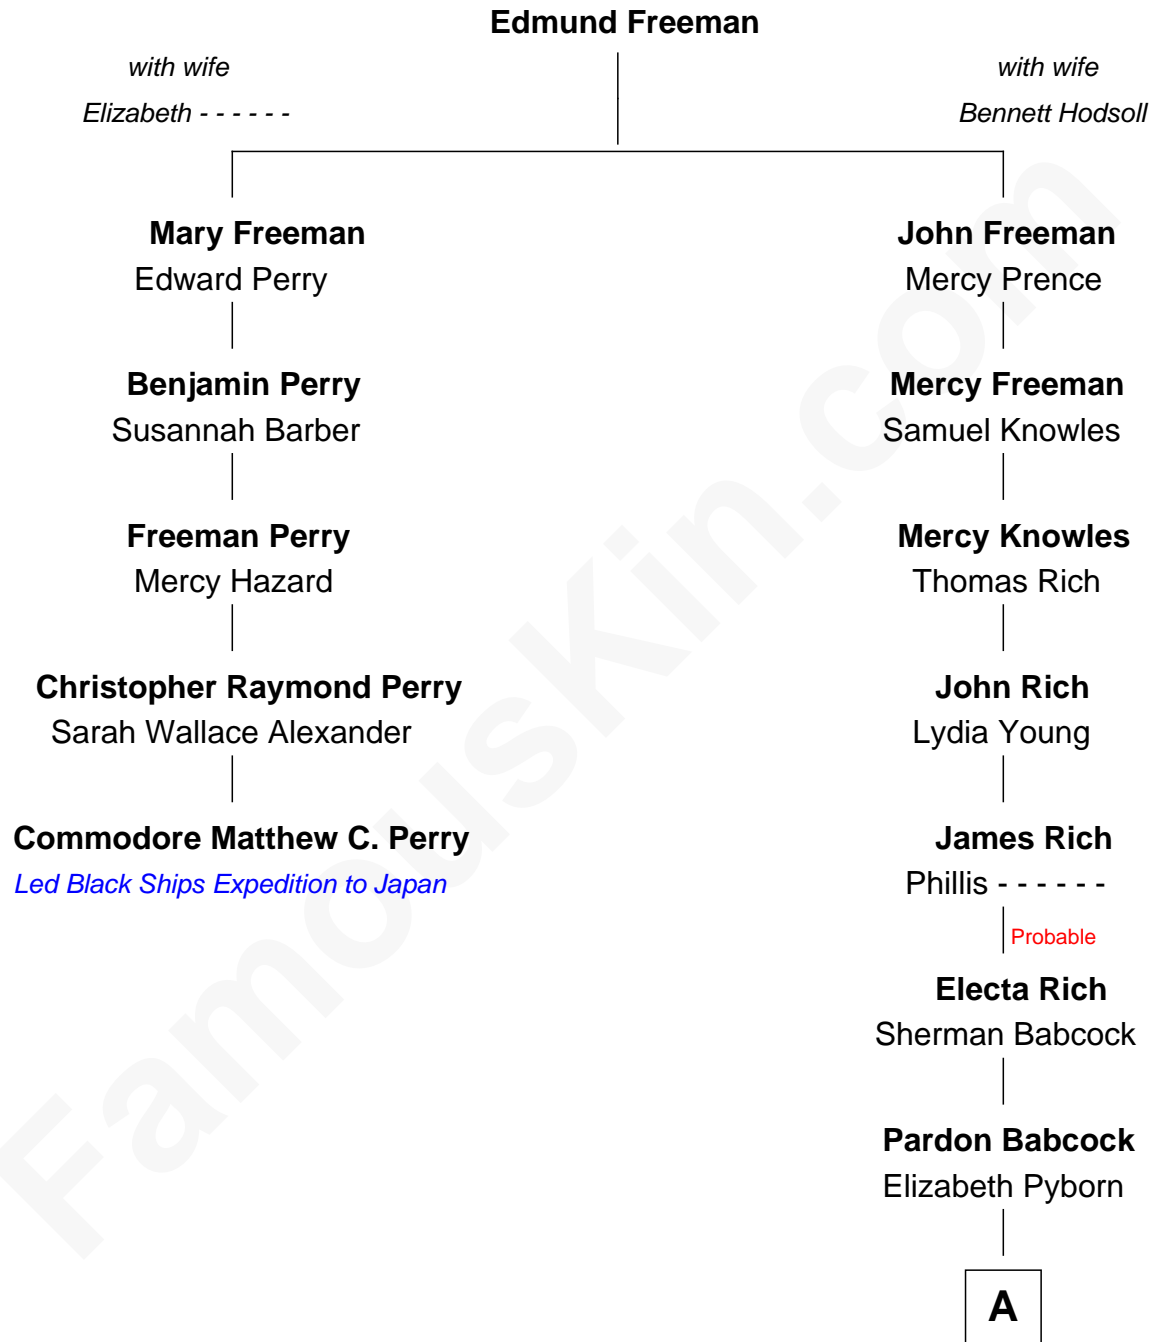

FamousKin.com
Relationship Chart of
Commodore Matthew C. Perry
Led Black Ships Expedition to Japan

4th cousin 8 times removed of

Kate Hudson
TV and Movie Actress

A

James Harvey Babcock

Sarah A. Williams

Samuel Alonzo Babcock

Sessie A. Holmes

Blanche Viola Babcock

John Lucas Hudson

William Louis Hudson

Eleanor Nancy Salerno

William Louis Hudson

Goldie Jeanne Hawn

Kate Hudson