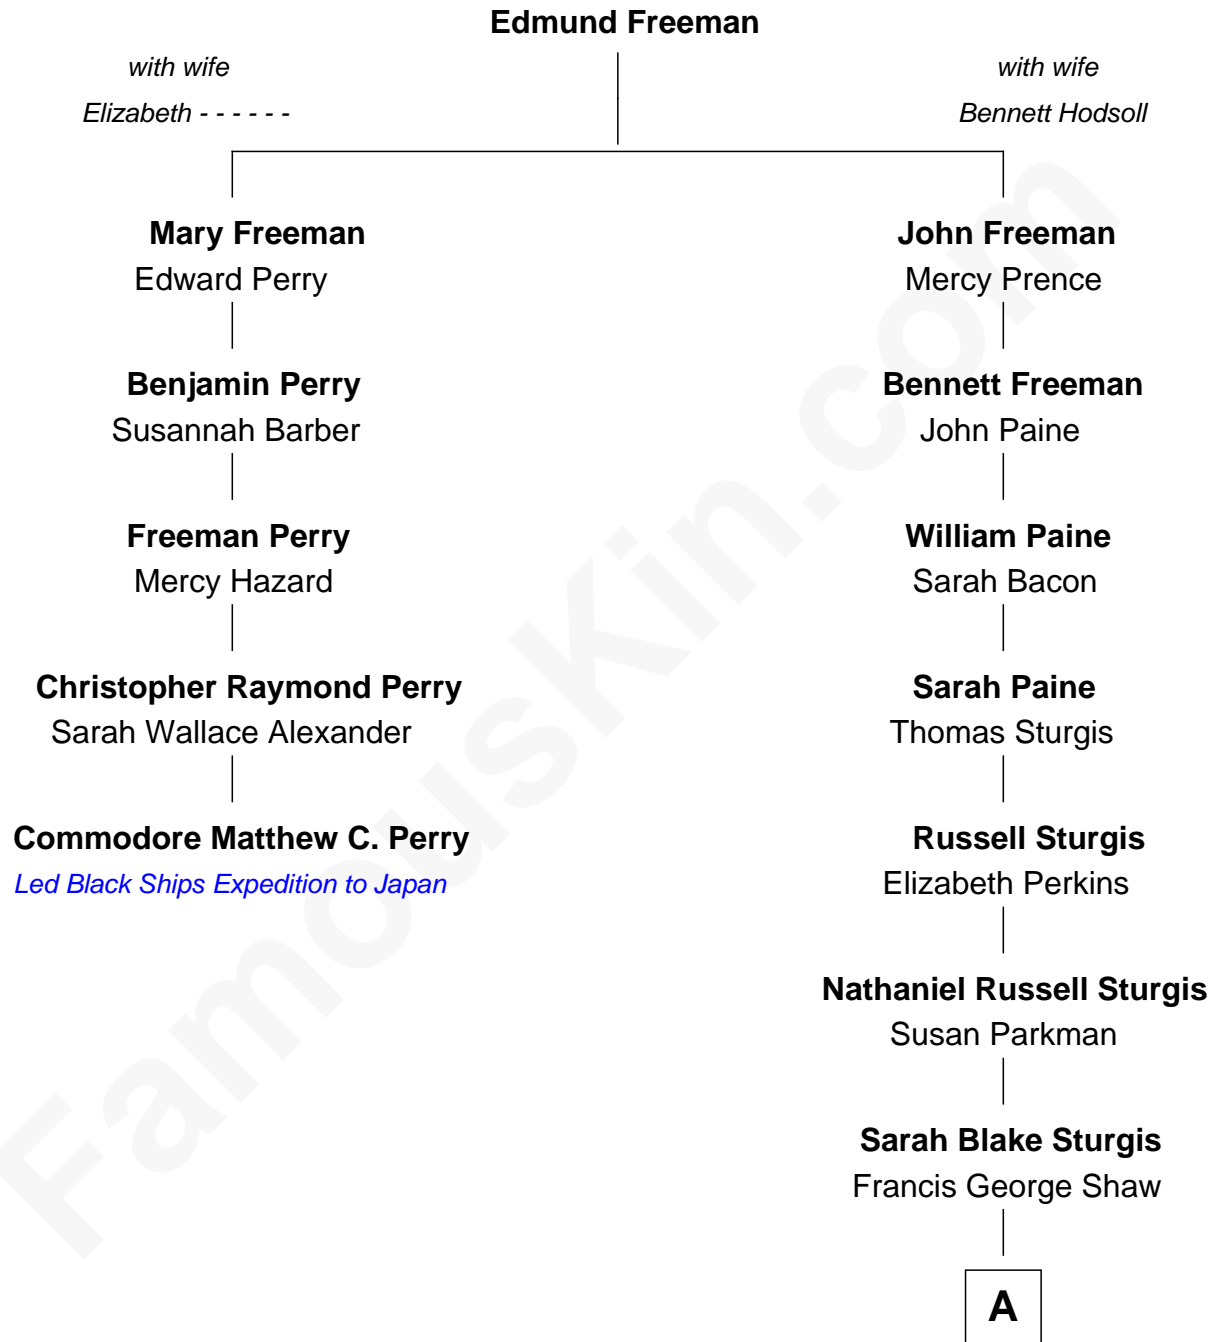

FamousKin.com
Relationship Chart of
Commodore Matthew C. Perry
Led Black Ships Expedition to Japan

4th cousin 7 times removed of

Kyra Sedgwick
TV and Movie Actress

A

—
Susanna Shaw

Robert Bowne Minturn

—
Sarah May Minturn

Henry Dwight Sedgwick

—
Robert Minturn Sedgwick

Helen Peabody

—
Henry Dwight Sedgwick

Patricia Ann Rosenwald

—
Kyra Sedgwick

TV and Movie Actress