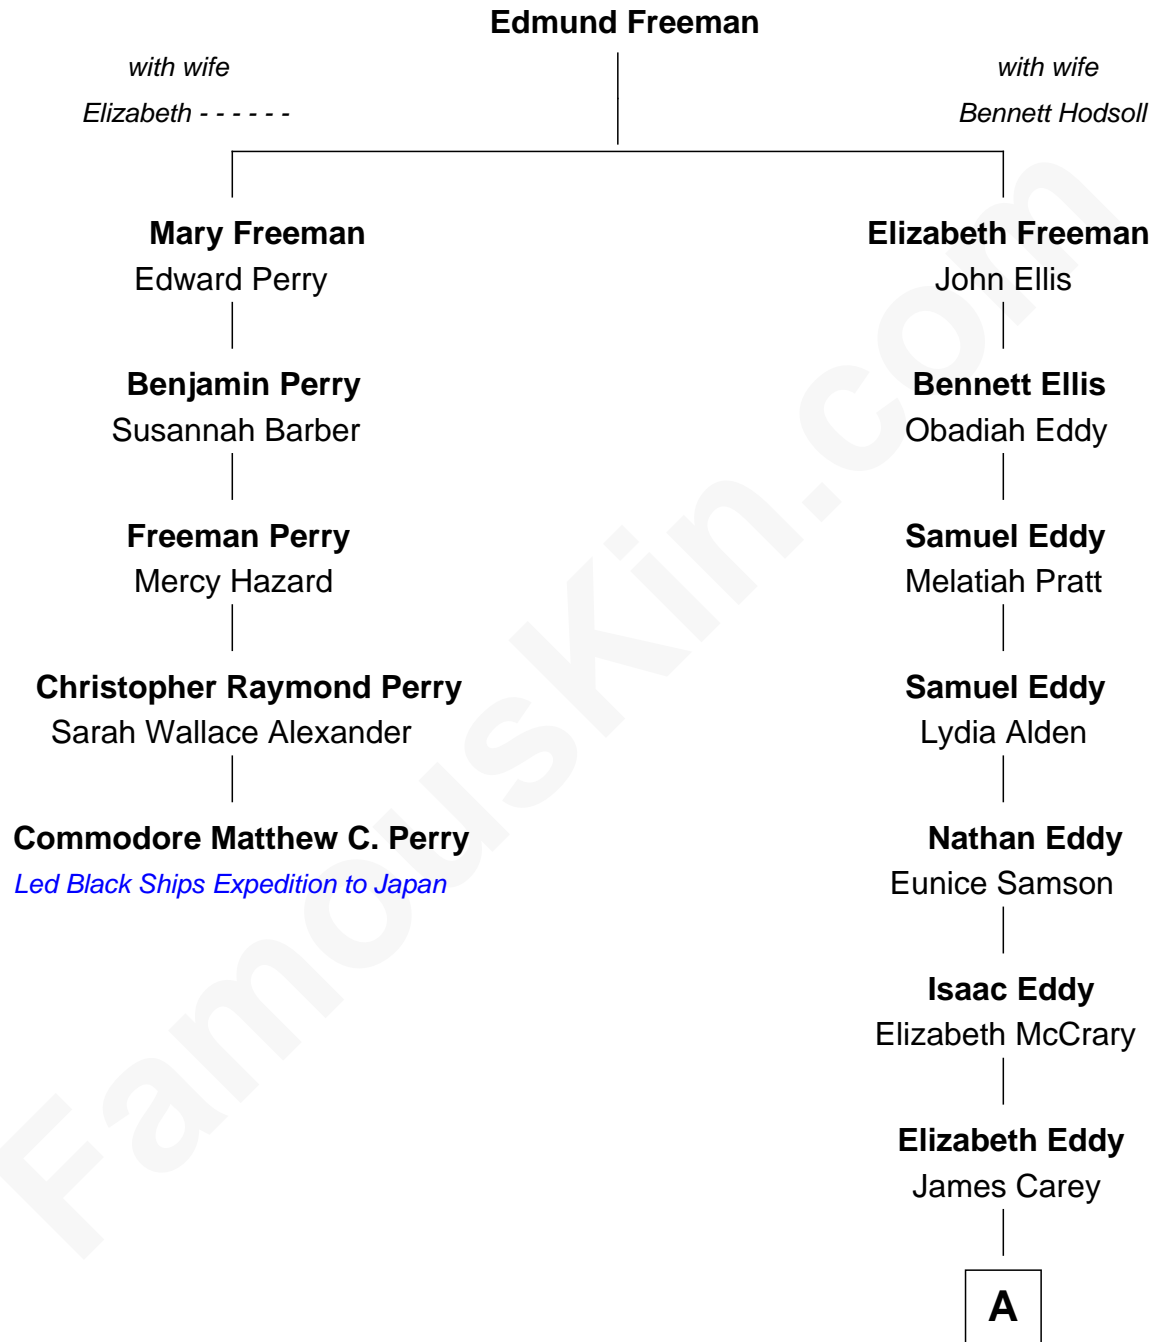

FamousKin.com
Relationship Chart of
Commodore Matthew C. Perry
Led Black Ships Expedition to Japan

4th cousin 8 times removed of

Ali Wentworth
TV Actress and Comedienne

A

Eunice Odell Carey

Benjamin Townsend Morgan

Fred William Morgan

Mary Allen Wright

Agnes Josephine Morgan

Charles Arthur Tilt

Mary Agnes Tilt

Frederic Clay Bartlett

Eric Bartlett Wentworth

Mable Bryant Hobart