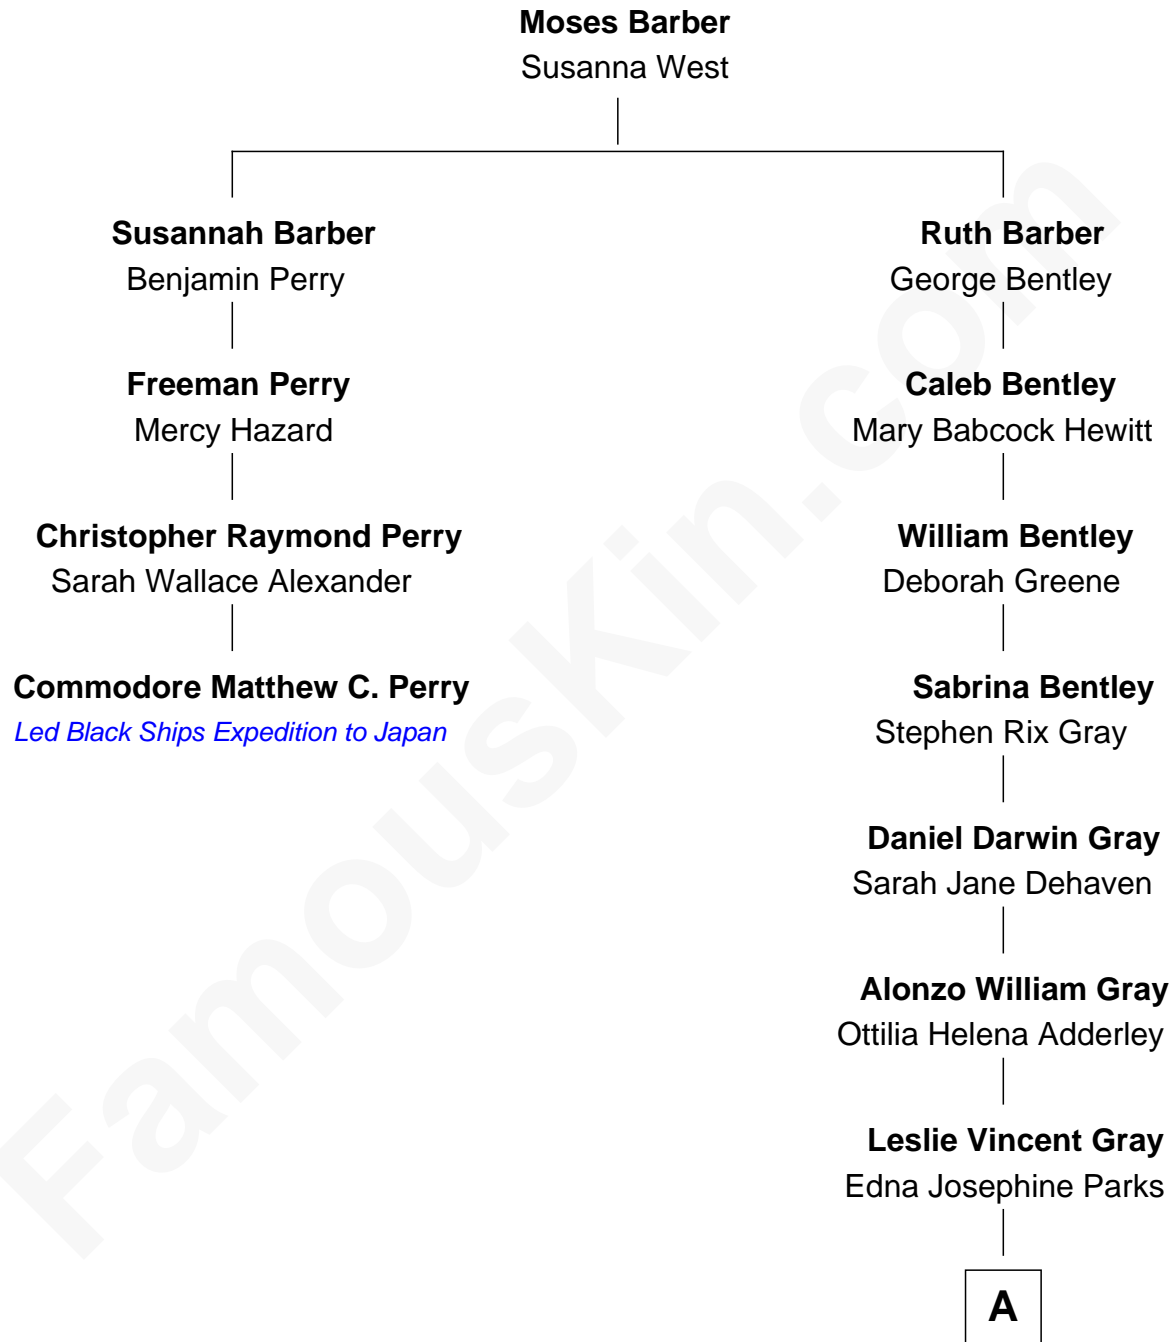

FamousKin.com
Relationship Chart of
Commodore Matthew C. Perry
Led Black Ships Expedition to Japan

3rd cousin 5 times removed of

Linda Gray

TV and Movie Actress

A

—
Leslie Vincent Gray
Marjorie Prophet Miller

—
Linda Gray
TV and Movie Actress

FamousKin.com