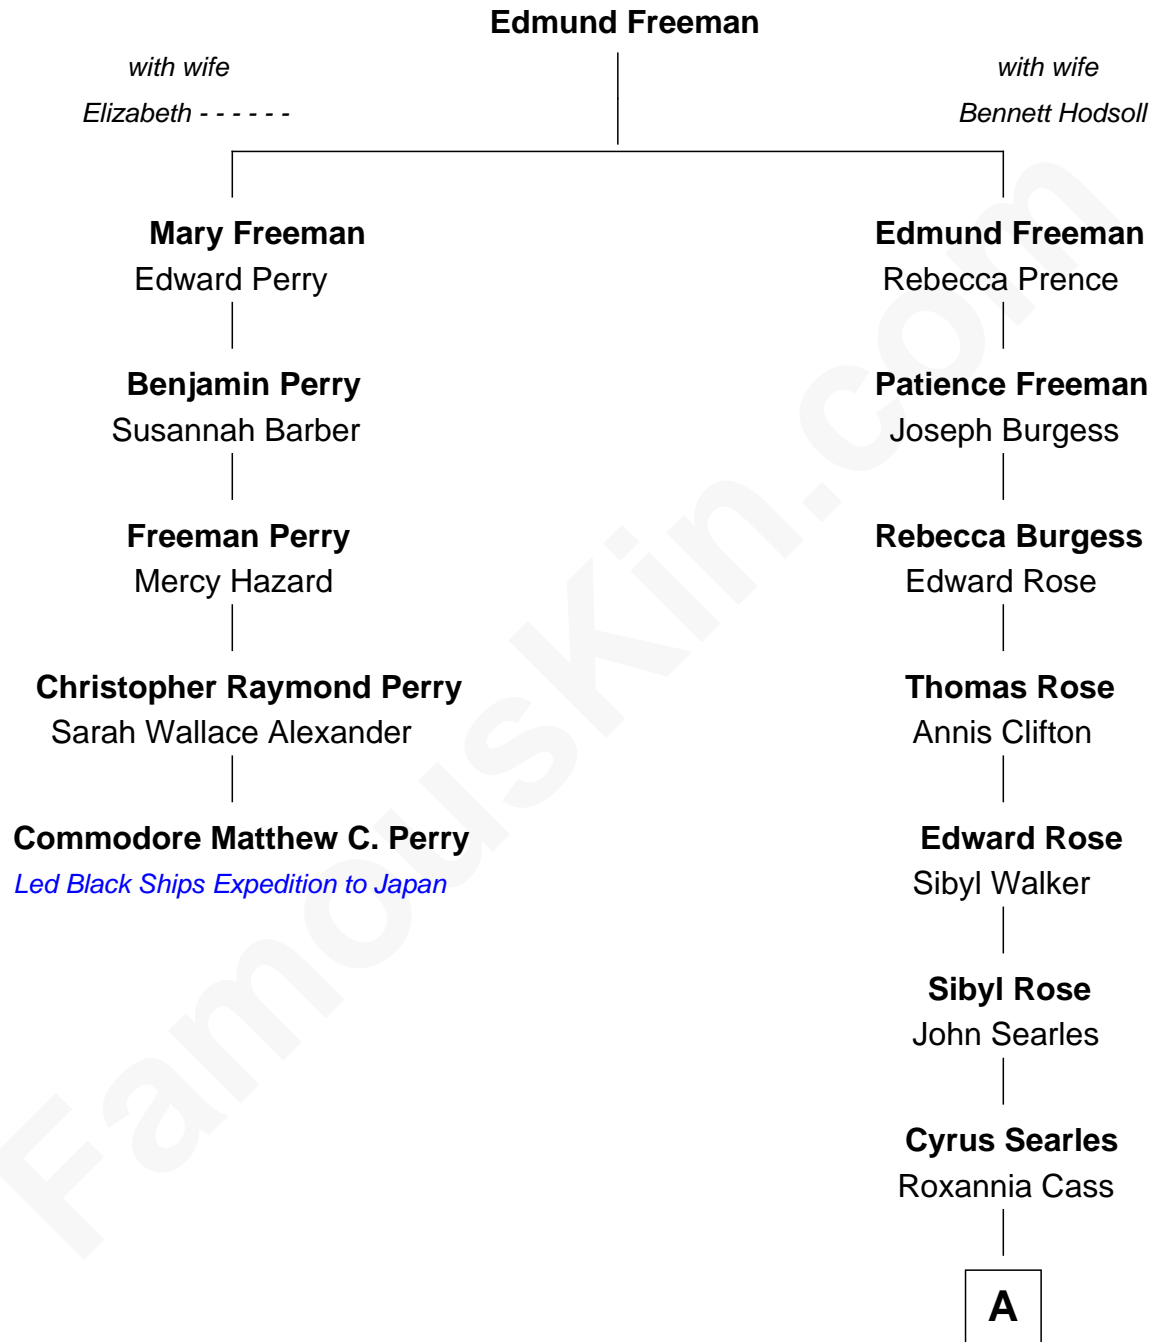

FamousKin.com
Relationship Chart of
Commodore Matthew C. Perry
Led Black Ships Expedition to Japan

4th cousin 8 times removed of

Aaron Paul

TV and Movie Actor

A

Mariah D. Searles
Henry Irwin Sturtevant

Joel Benton Sturtevant
Margaret Annabelle Crane

Rev. Leon Robert Sturtevant
Ethel M. Walker

Leon Robert Sturtevant
Verna Lee Webb

Robert Lee Sturtevant
Darla Rae Haynes

Aaron Paul
TV and Movie Actor