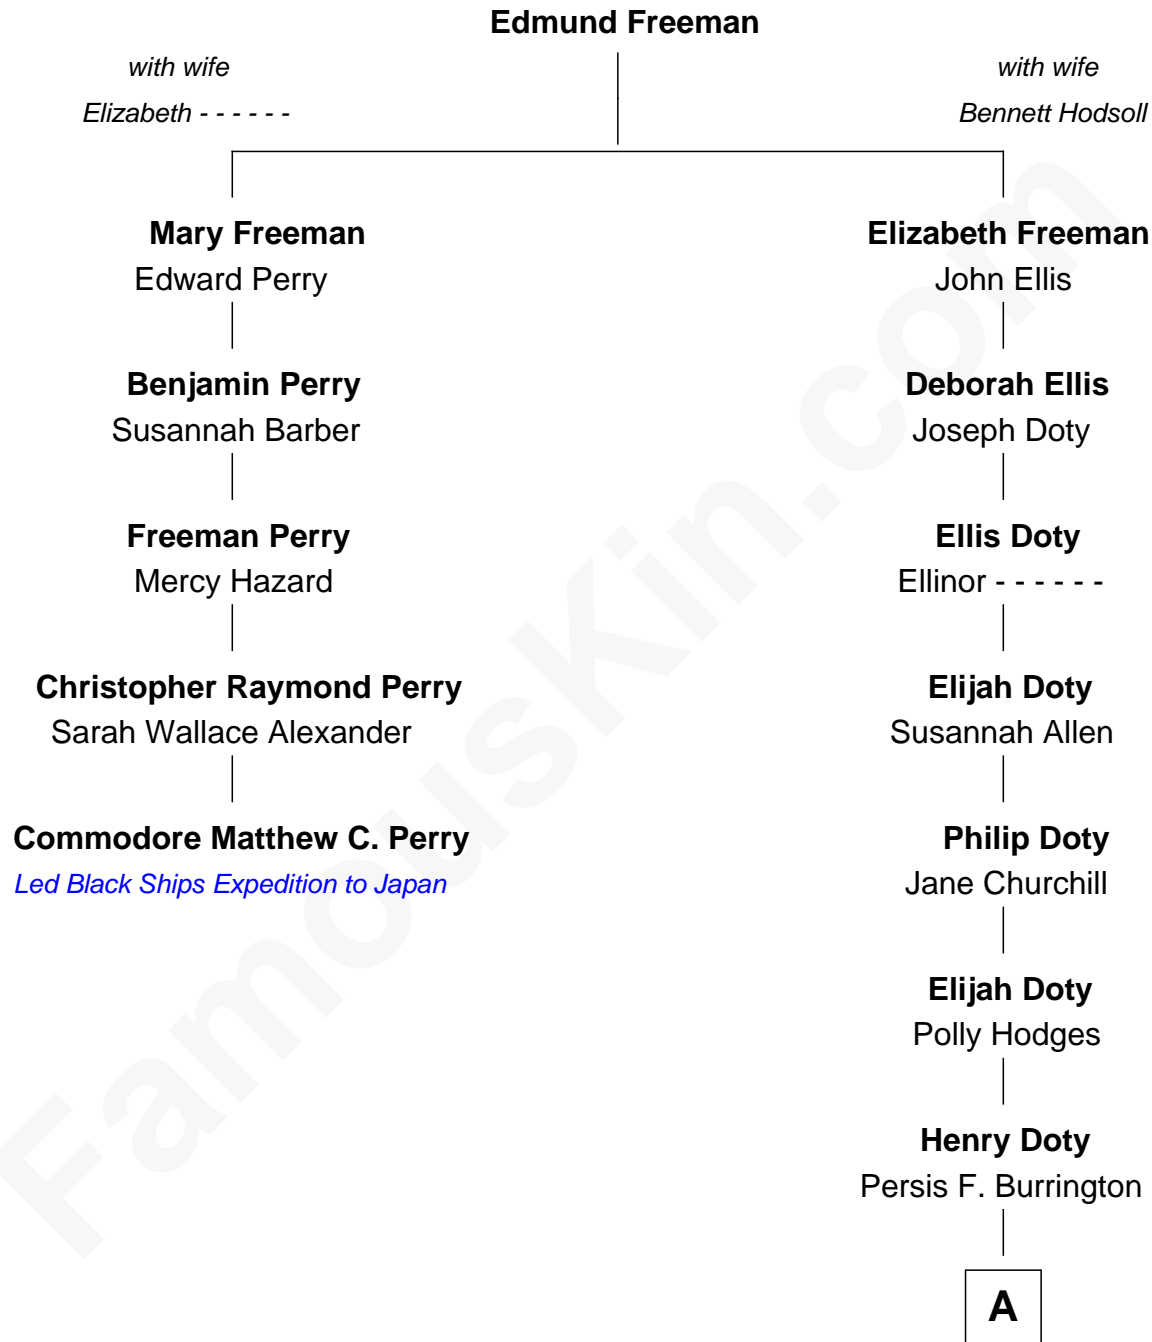

FamousKin.com
Relationship Chart of
Commodore Matthew C. Perry
Led Black Ships Expedition to Japan

4th cousin 8 times removed of

Shannon Woodward
TV and Movie Actress

A

Henry Sylvester Doty

Mary E. Bradley

Barto Evelyn Doty

Katie Emily Frederick

Edna Mary Doty

Roy Colefax Woodward

Gary Allen Woodward

Norma Corrine Swedlund

Steven Gary Woodward

Kathleen Andrea West

Shannon Woodward

TV and Movie Actress