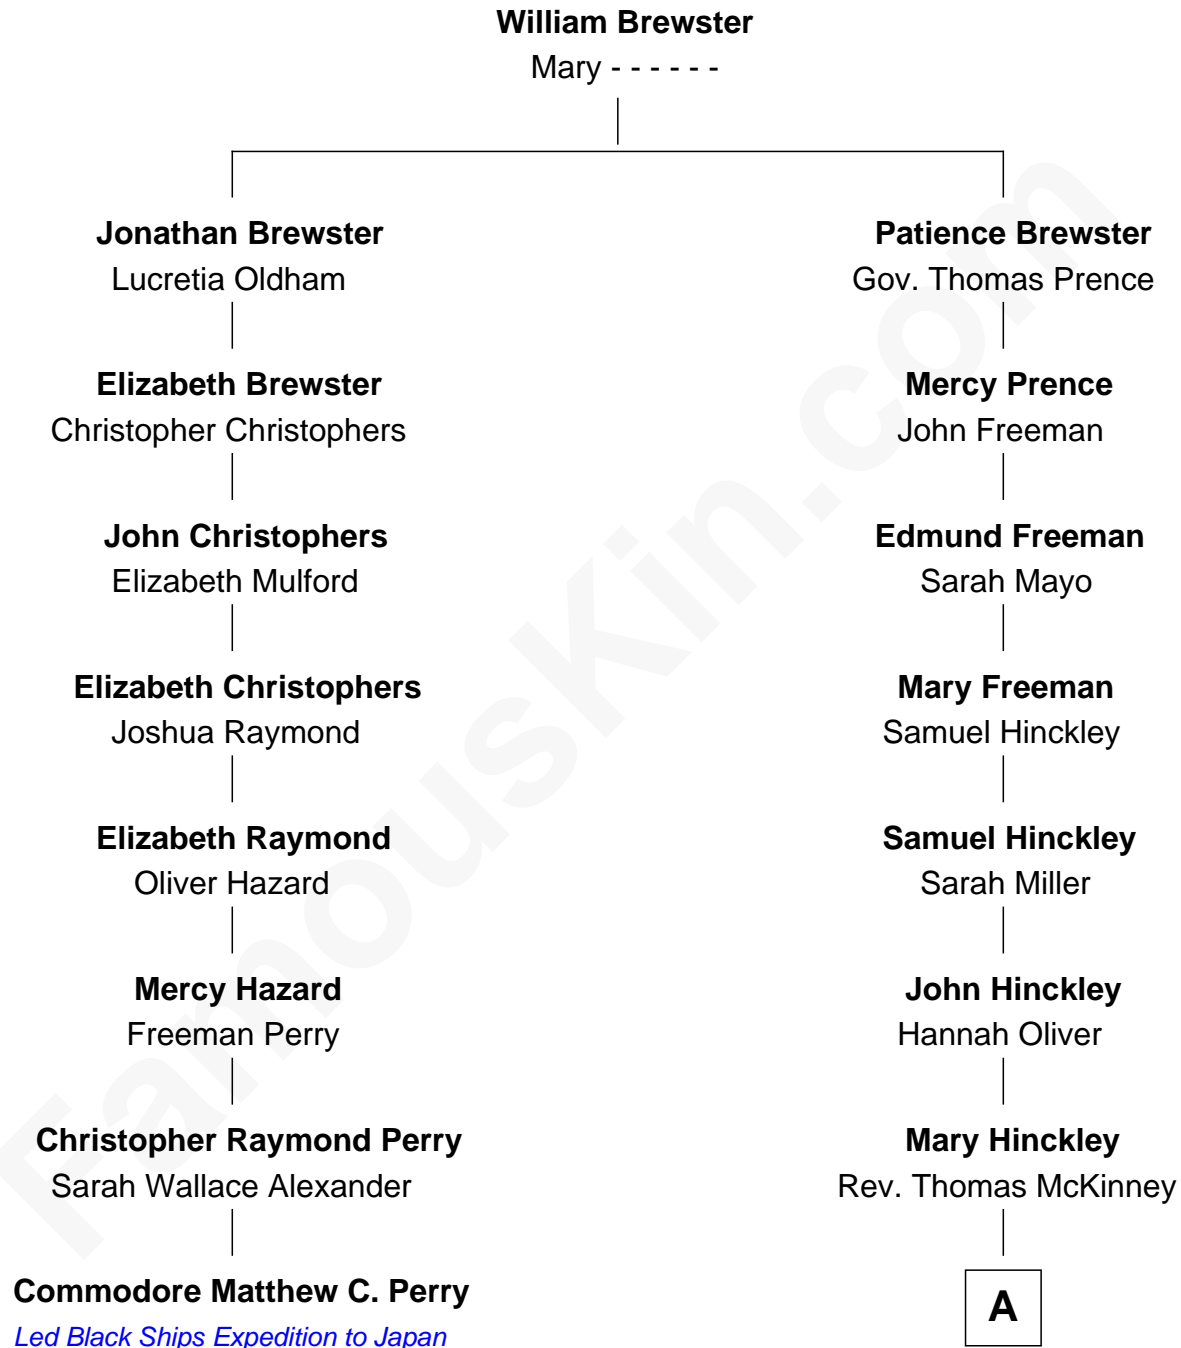

FamousKin.com
Relationship Chart of
Commodore Matthew C. Perry
Led Black Ships Expedition to Japan

7th cousin 6 times removed of

Tamera Mowry
TV Actress

A

Joel McKinney

Lydia McKinney

Ann McKinney

Russell Mowry

George McKay Mowry

Sarah Jane Crocker

George Rodney Mowry

Isabella May Ferguson

Mahlon Henry Mowry

Bernice I. O'Halloran

Timothy John Mowry

Darlene Renee Flowers