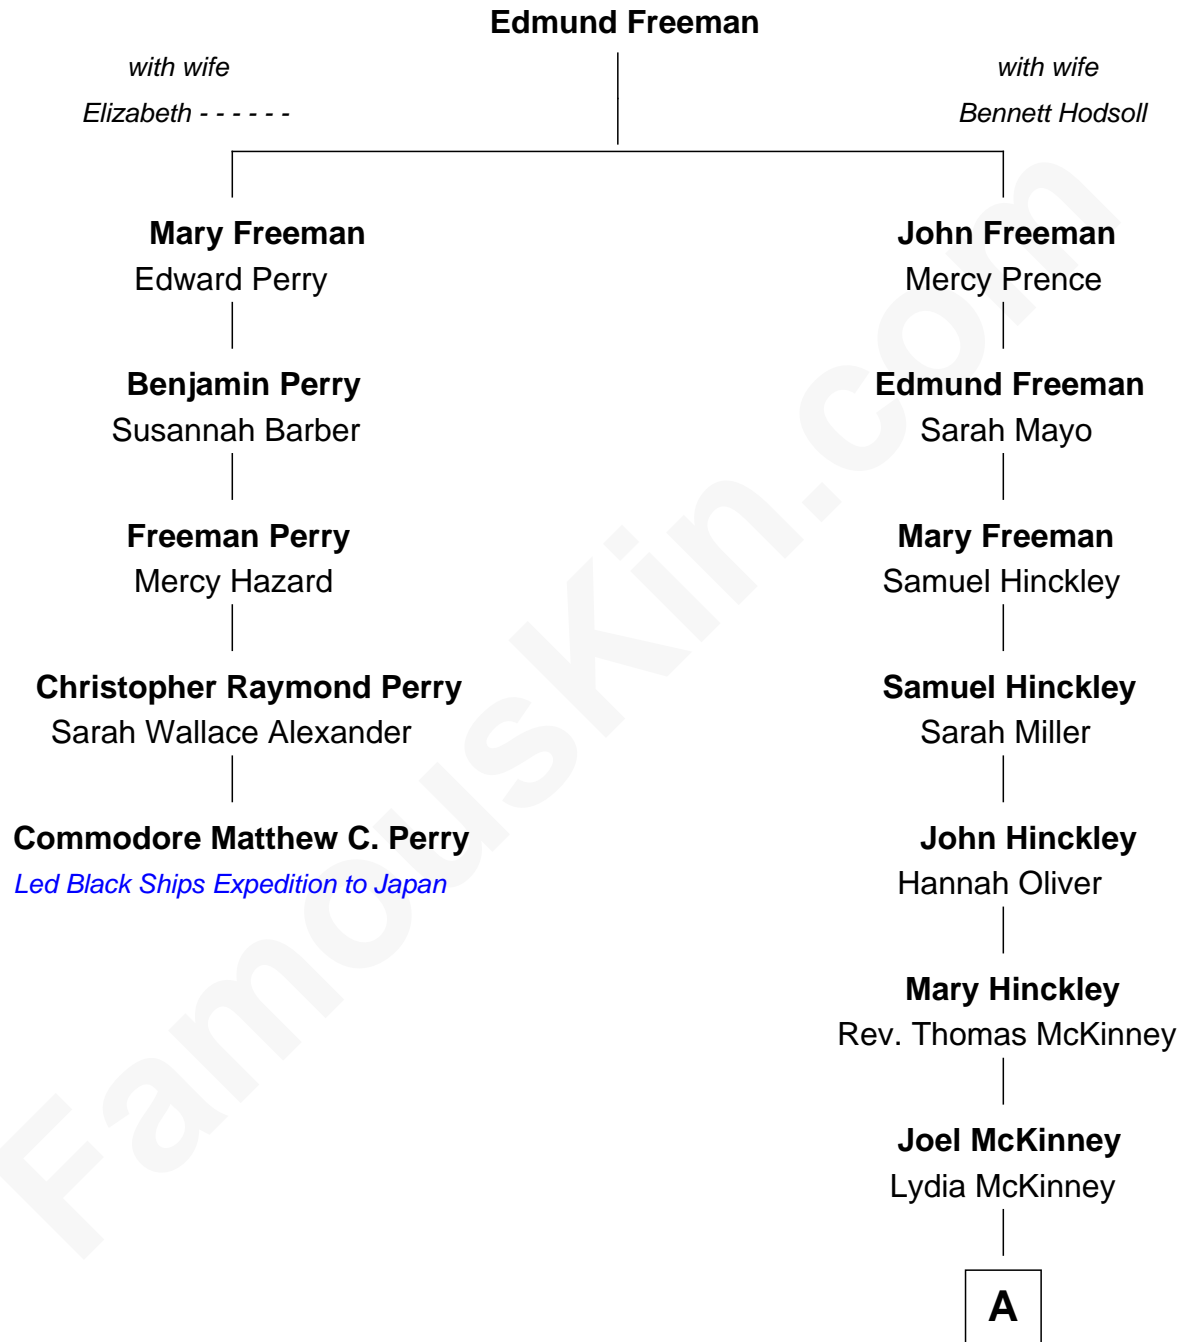

**FamousKin.com**  
**Relationship Chart of**  
**Commodore Matthew C. Perry**  
*Led Black Ships Expedition to Japan*

4th cousin 8 times removed of

**Tia Mowry**  
*TV Actress*

**A**

**Ann McKinney**

Russell Mowry

**George McKay Mowry**

Sarah Jane Crocker

**George Rodney Mowry**

Isabella May Ferguson

**Mahlon Henry Mowry**

Bernice I. O'Halloran

**Timothy John Mowry**

Darlene Renee Flowers

**Tia Mowry**

*TV Actress*