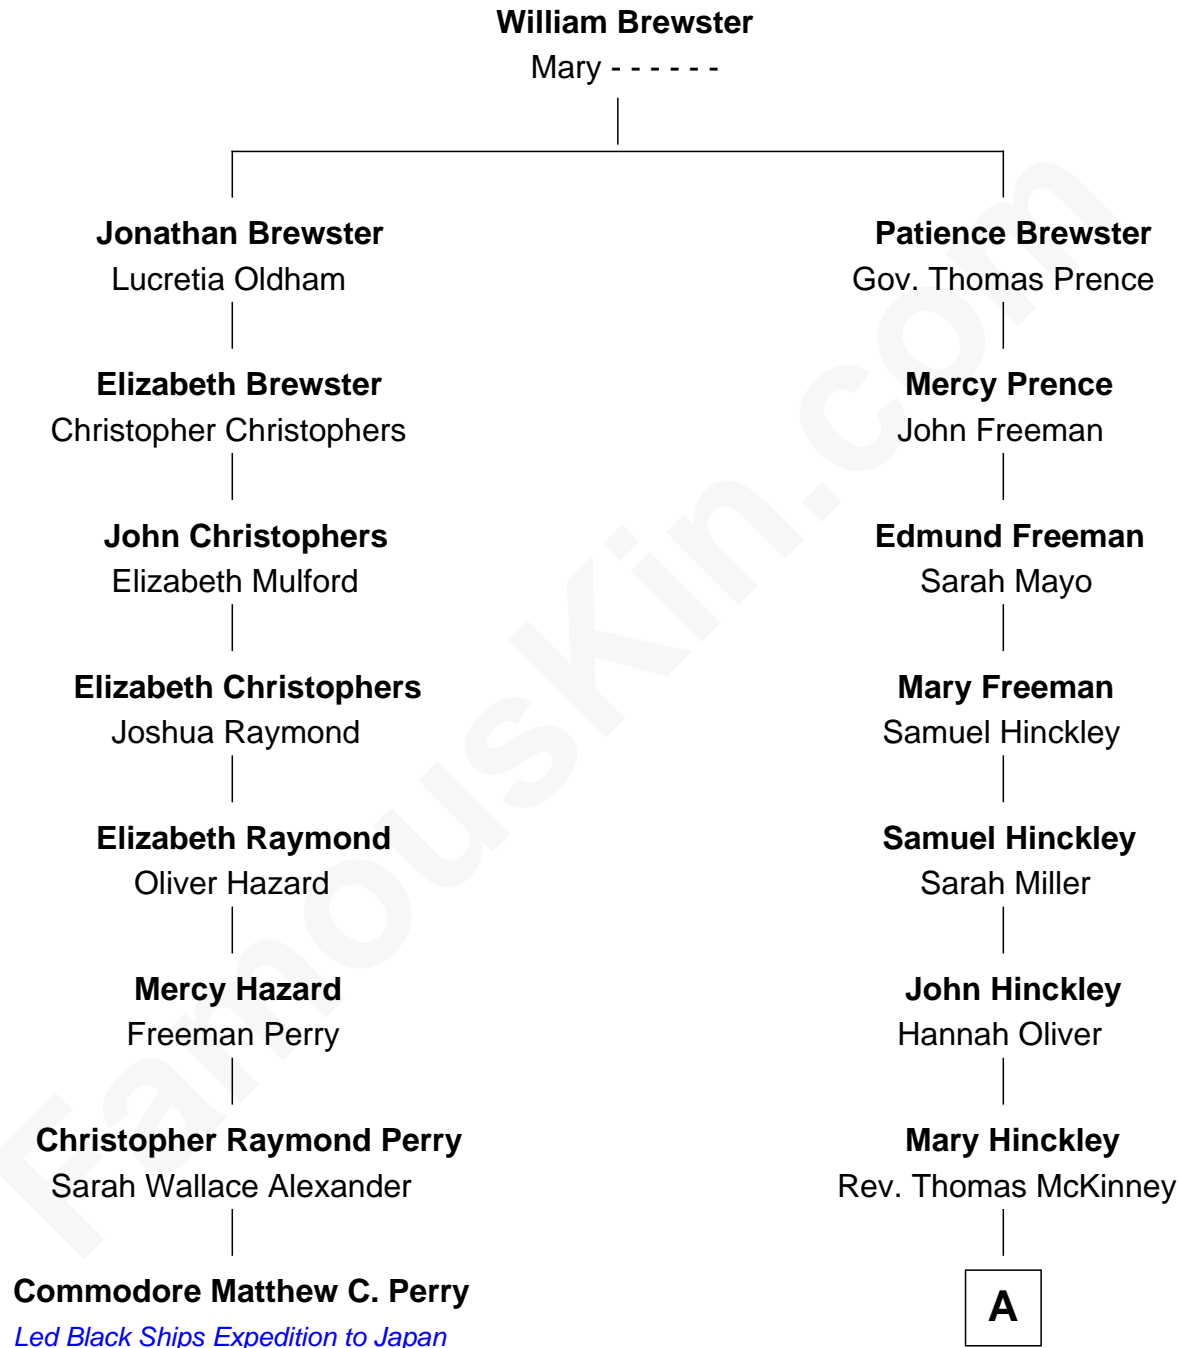

**FamousKin.com**  
**Relationship Chart of**  
**Commodore Matthew C. Perry**  
*Led Black Ships Expedition to Japan*

7th cousin 6 times removed of

**Tia Mowry**  
*TV Actress*

**A**

**Joel McKinney**

Lydia McKinney

**Ann McKinney**

Russell Mowry

**George McKay Mowry**

Sarah Jane Crocker

**George Rodney Mowry**

Isabella May Ferguson

**Mahlon Henry Mowry**

Bernice I. O'Halloran

**Timothy John Mowry**

Darlene Renee Flowers

**Tia Mowry**

*TV Actress*