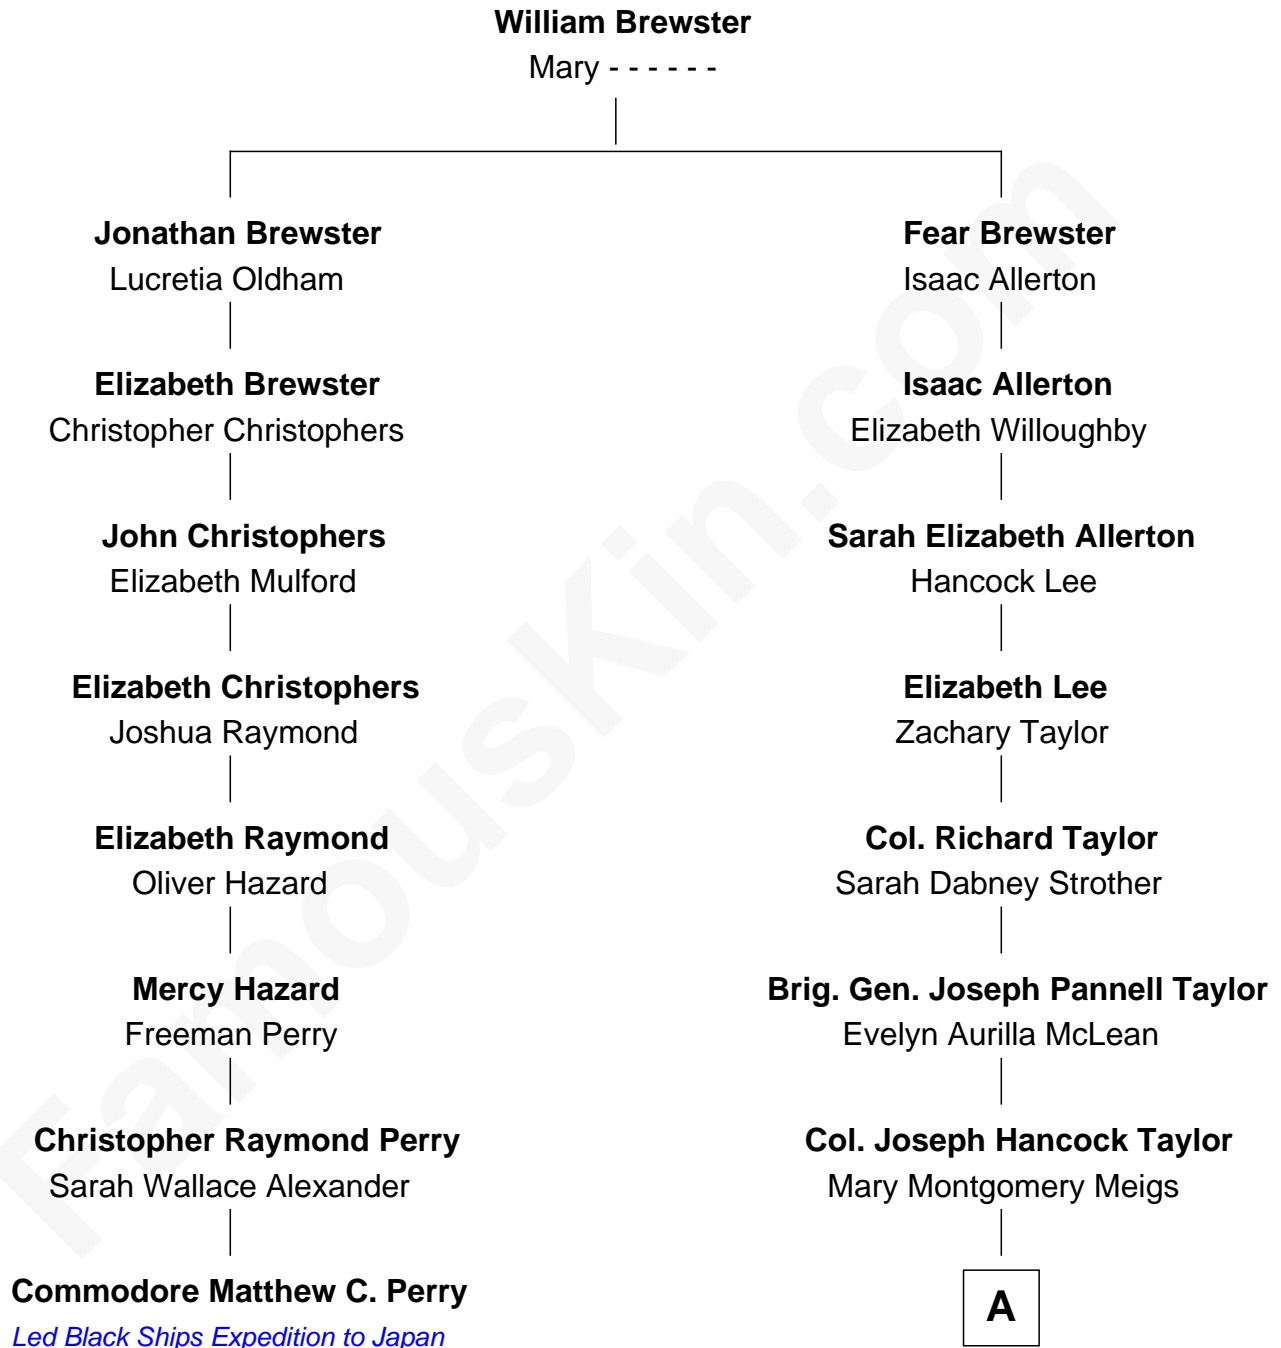

**FamousKin.com**  
**Relationship Chart of**  
**Commodore Matthew C. Perry**  
*Led Black Ships Expedition to Japan*

7th cousin 3 times removed of

**Parker Stevenson**  
*TV and Movie Actor*

**A**

—  
**Evelyn Taylor**

Eli Kirk Price

—  
**Philip Price**

Sarah Meade Harrison

—  
**Sarah Meade Price**

Richard Stevenson Parker

—  
**Parker Stevenson**

*TV and Movie Actor*

FamousKin.com